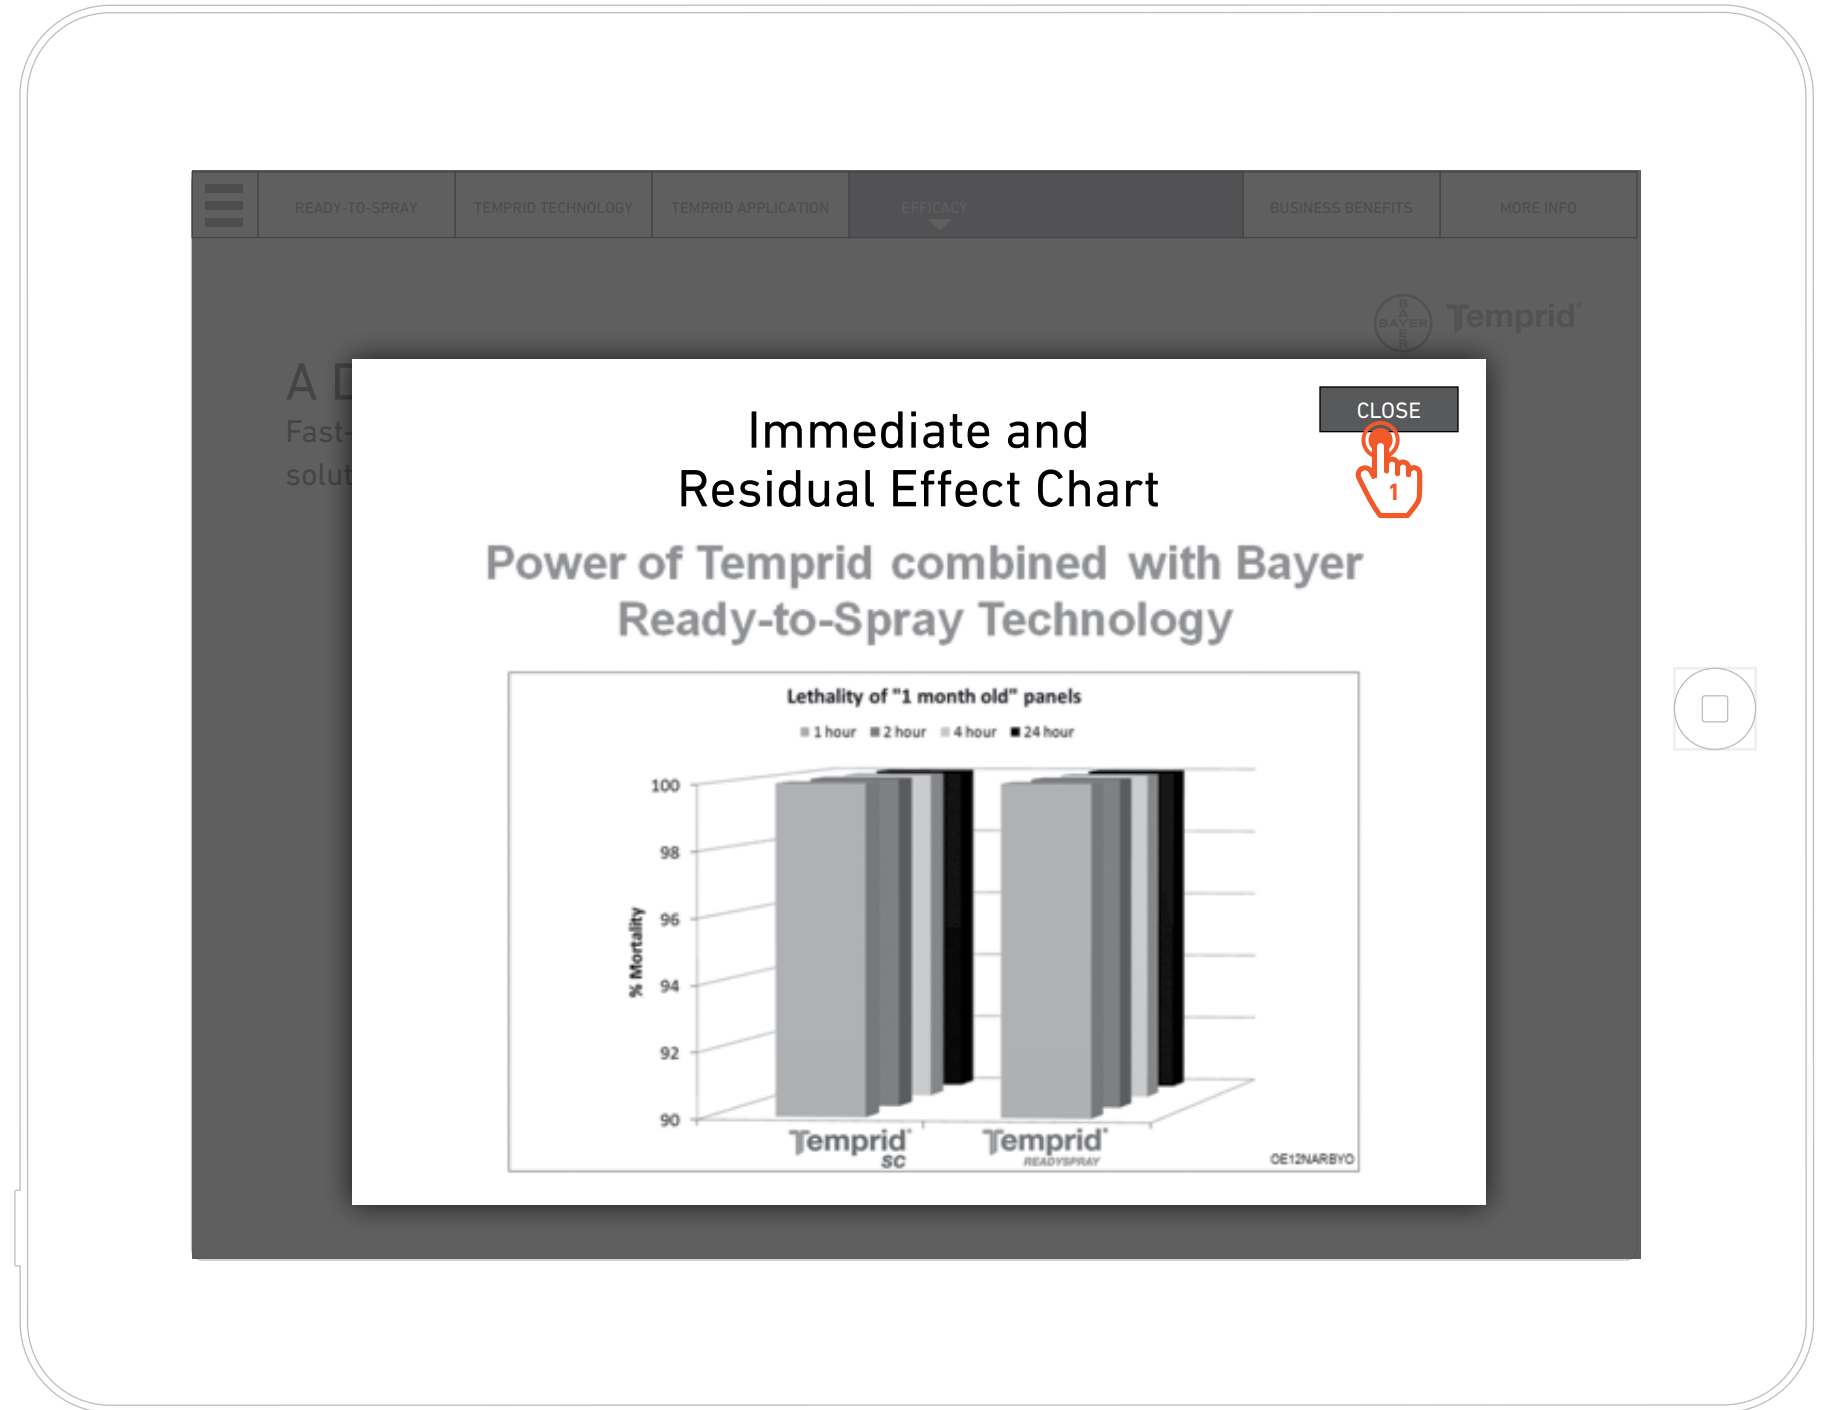

WIREFRAMES

4.0 Efficacy

Funtionality

- 1 Swipe to continue to 4.1 Bed Bugs.
- 2 Swipe to return to previous screen.
- 3 Drop down sub-navigation.

EFFICACY
BED BUGS
SPIDERS
FLEAS AND TICKS

- 4 Tap icon: Takes user to specific sub section of Efficacy.
- 5 Tap chart: Launches overlay screen to display large chart view.

WIREFRAMES

4.0.1 Product Efficacy Comparison Chart - Overlay

Funtionality

- 1 Tap on Close Button returns user to current screen.

WIREFRAMES

4.0.2 Immediate and Residual Effect Chart - Overlay

Funtionality

- 1 Tap on Close Button returns user to current screen.