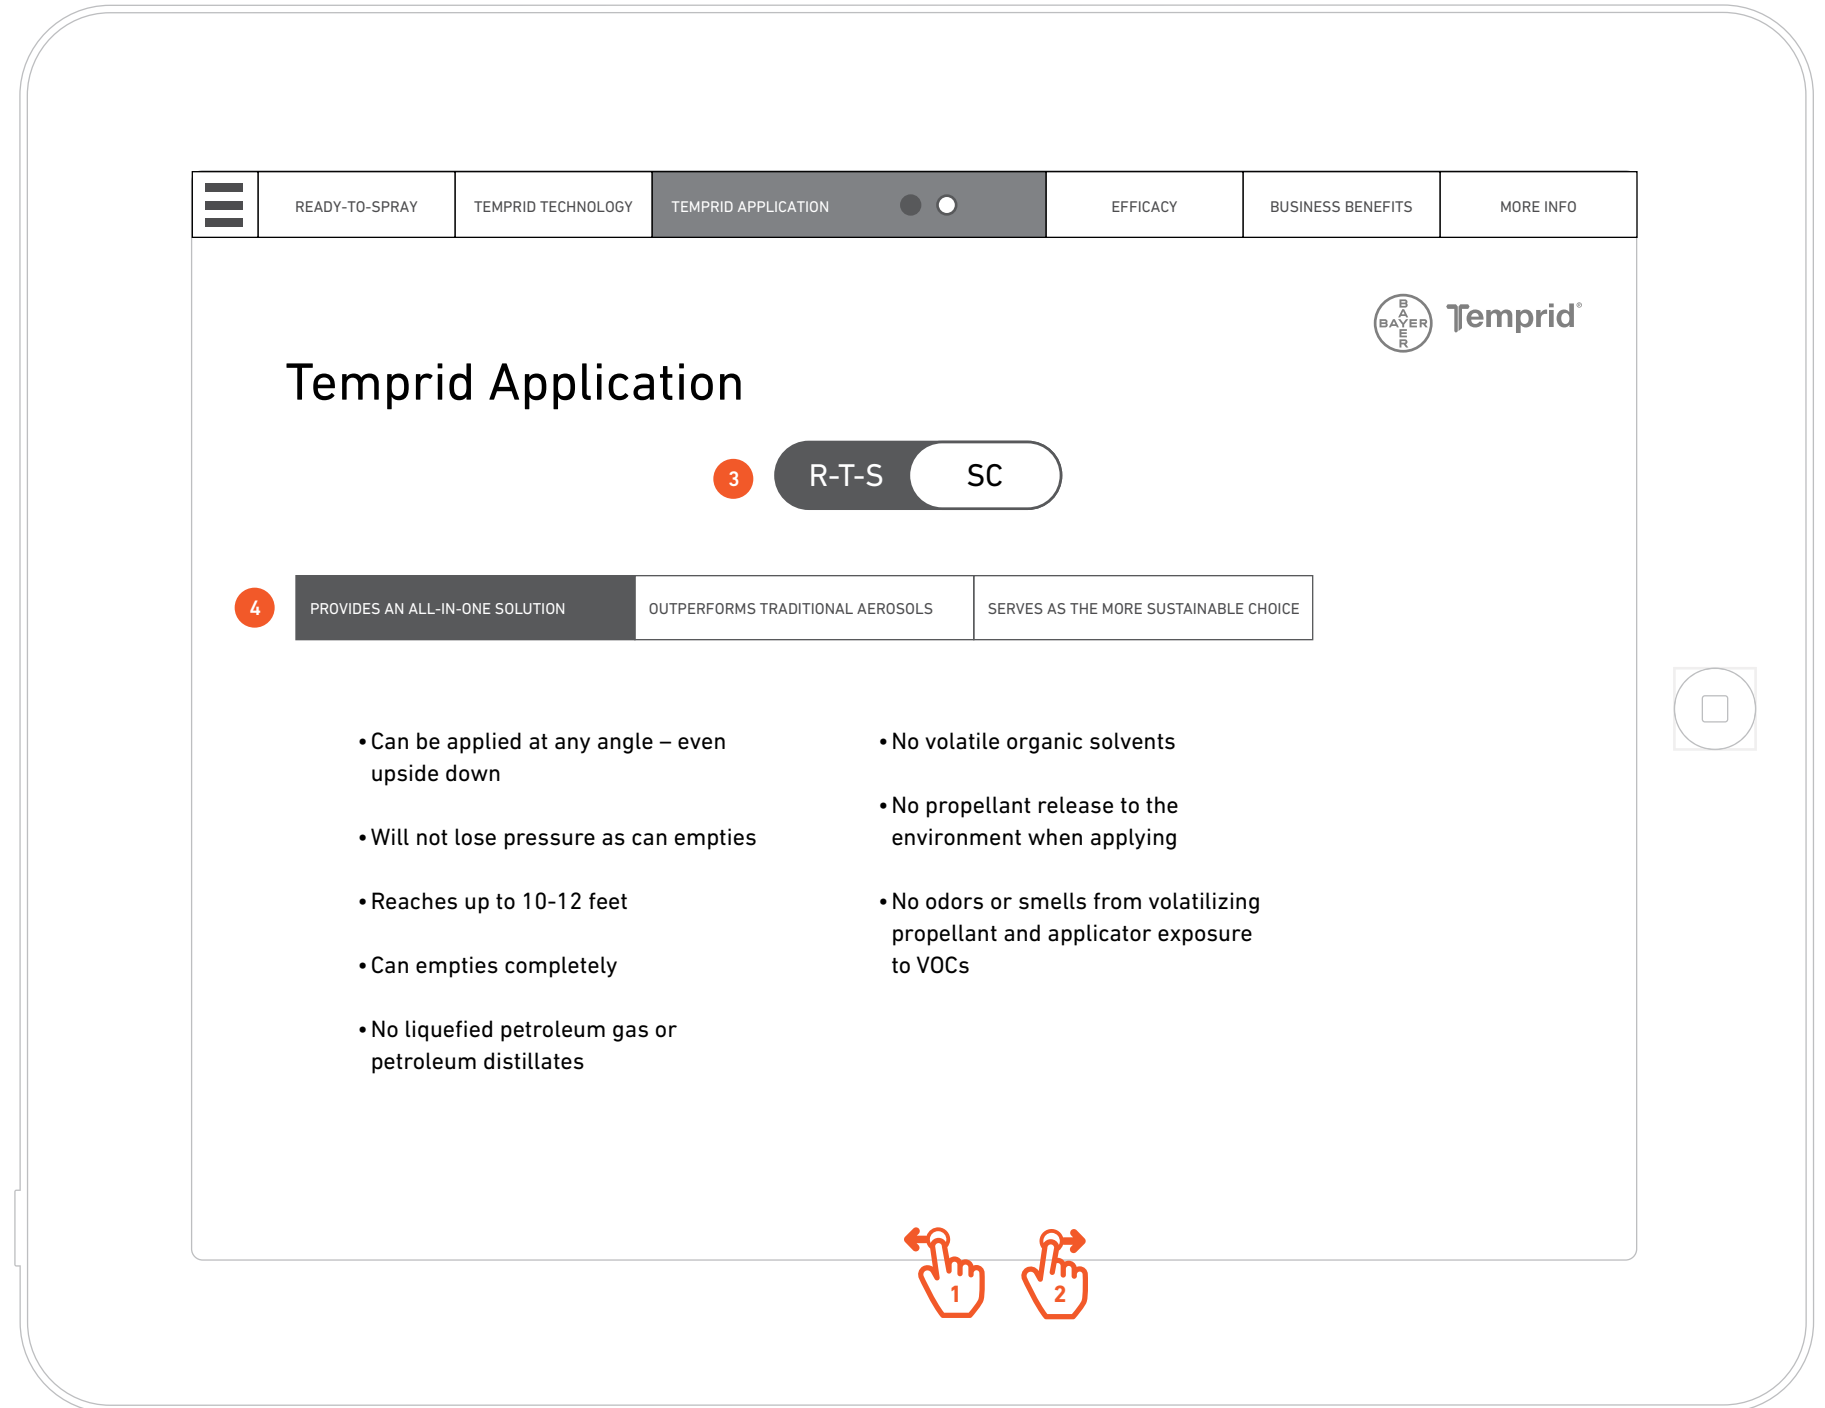

WIREFRAMES

2.1 Temprid Solution Technology How Temprid Works

Functionality

- 1 Swipe to continue to next screen.
- 2 Swipe to return to previous screen.

WIREFRAMES

3.0 Temprid Application

Funtionality

- 1 Swipe to continue to next screen.
- 2 Swipe to return to previous screen.
- 3 Tap: Launches a graphic overlay.

WIREFRAMES

3.0.1 Temprid Rate Card - Overlay

Funtionality

- 1 Tap on Close Button returns user to current screen.

WIREFRAMES

3.1.1.1 Temprid Ready-To-Spray/ Provides an All-in-One Solution

Funtionality

- 1 Swipe to continue to next screen.
- 2 Swipe to return to previous screen.
- 3 Toggle switch: Users can switch product views related to Temprid Application.
- 4 Benefit tabs: Users can view supporting content related to each benefit.

WIREFRAMES

3.1.1.2 Temprid Ready-To-Spray / Out Performs Traditional Aerosols

Funtionality

- 1 Swipe to continue to next screen.
- 2 Swipe to return to previous screen.

WIREFRAMES

3.1.1.3 Temprid Ready-To-Spray / Serves as the More Sustainable Choice