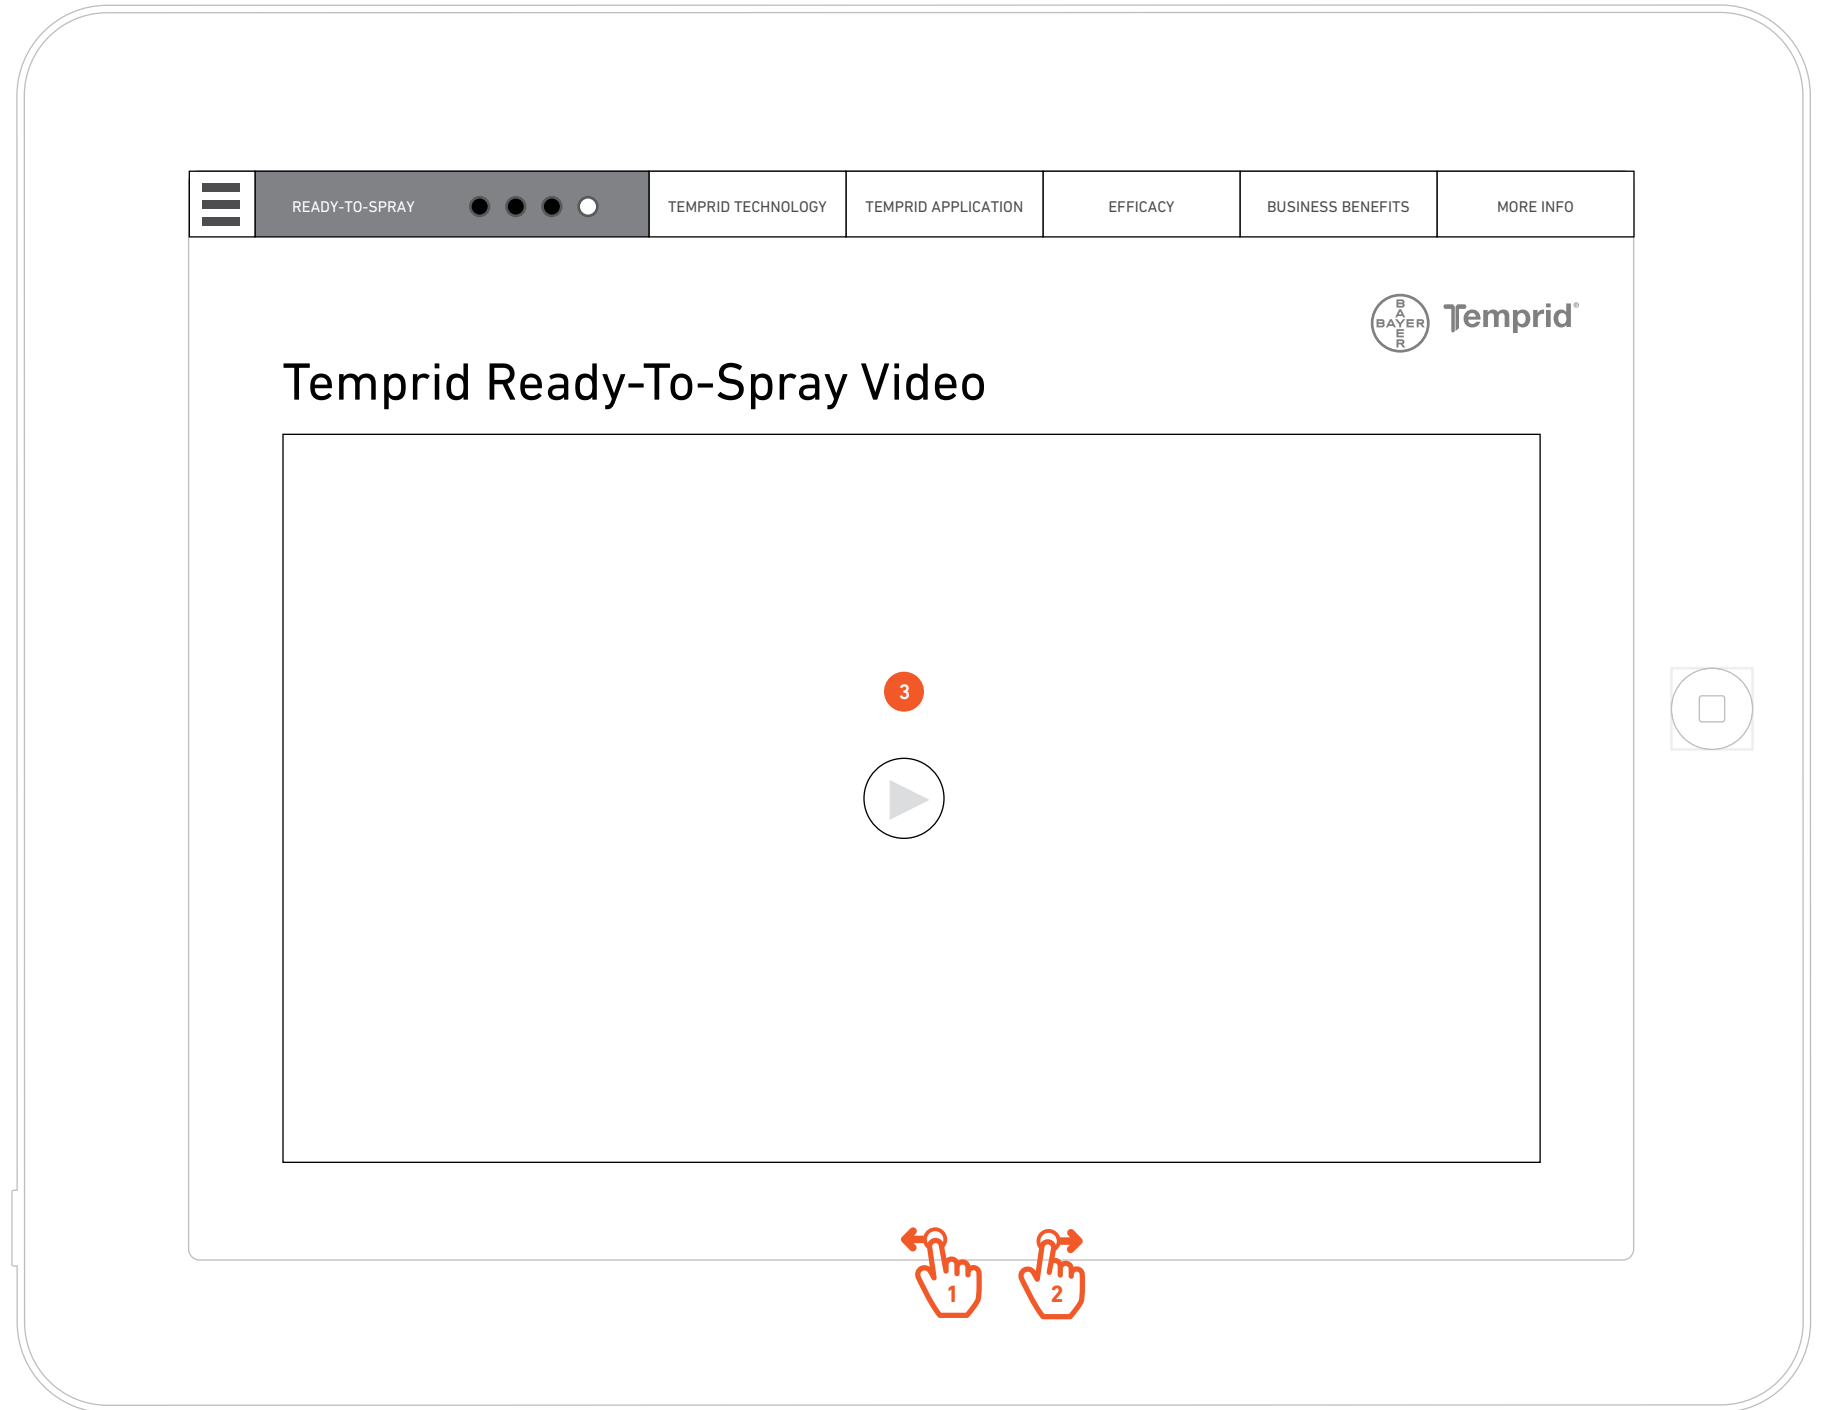

WIREFRAMES

1.1 Temprid Ready-To-Spray Technology

Functionality

- 1 Swipe to continue to next screen.
- 2 Swipe to return to previous screen.

WIREFRAMES

1.2 Temprid Ready-To-Spray
Versus Aerosol

Funtionality

- 1 Swipe to continue to next screen.
- 2 Swipe to return to previous screen.

WIREFRAMES

1.3 Temprid Ready-To-Spray Video

Functionality

- 1 Swipe to continue to next screen.
- 2 Swipe to return to previous screen.
- 3 Video player: Video content is in development.

WIREFRAMES

2.0 Temprid Solution Technology

Funtionality

- 1 Swipe to continue to next screen.
- 2 Swipe to return to previous screen.

Creative Direction

Creative to redevelop graphic below:

(Demonstrated at molecular level by electrophysiological measurements on single neurons and extracellular recordings from intact nerve cord preparations. (Ebbingshaus-Kintscher et al.)

WIREFRAMES

2.1 Temprid Solution Technology How Temprid Works

Functionality

- 1 Swipe to continue to next screen.
- 2 Swipe to return to previous screen.

WIREFRAMES

3.0 Temprid Application

Funtionality

- 1 Swipe to continue to next screen.
- 2 Swipe to return to previous screen.
- 3 Tap: Launches a graphic overlay.