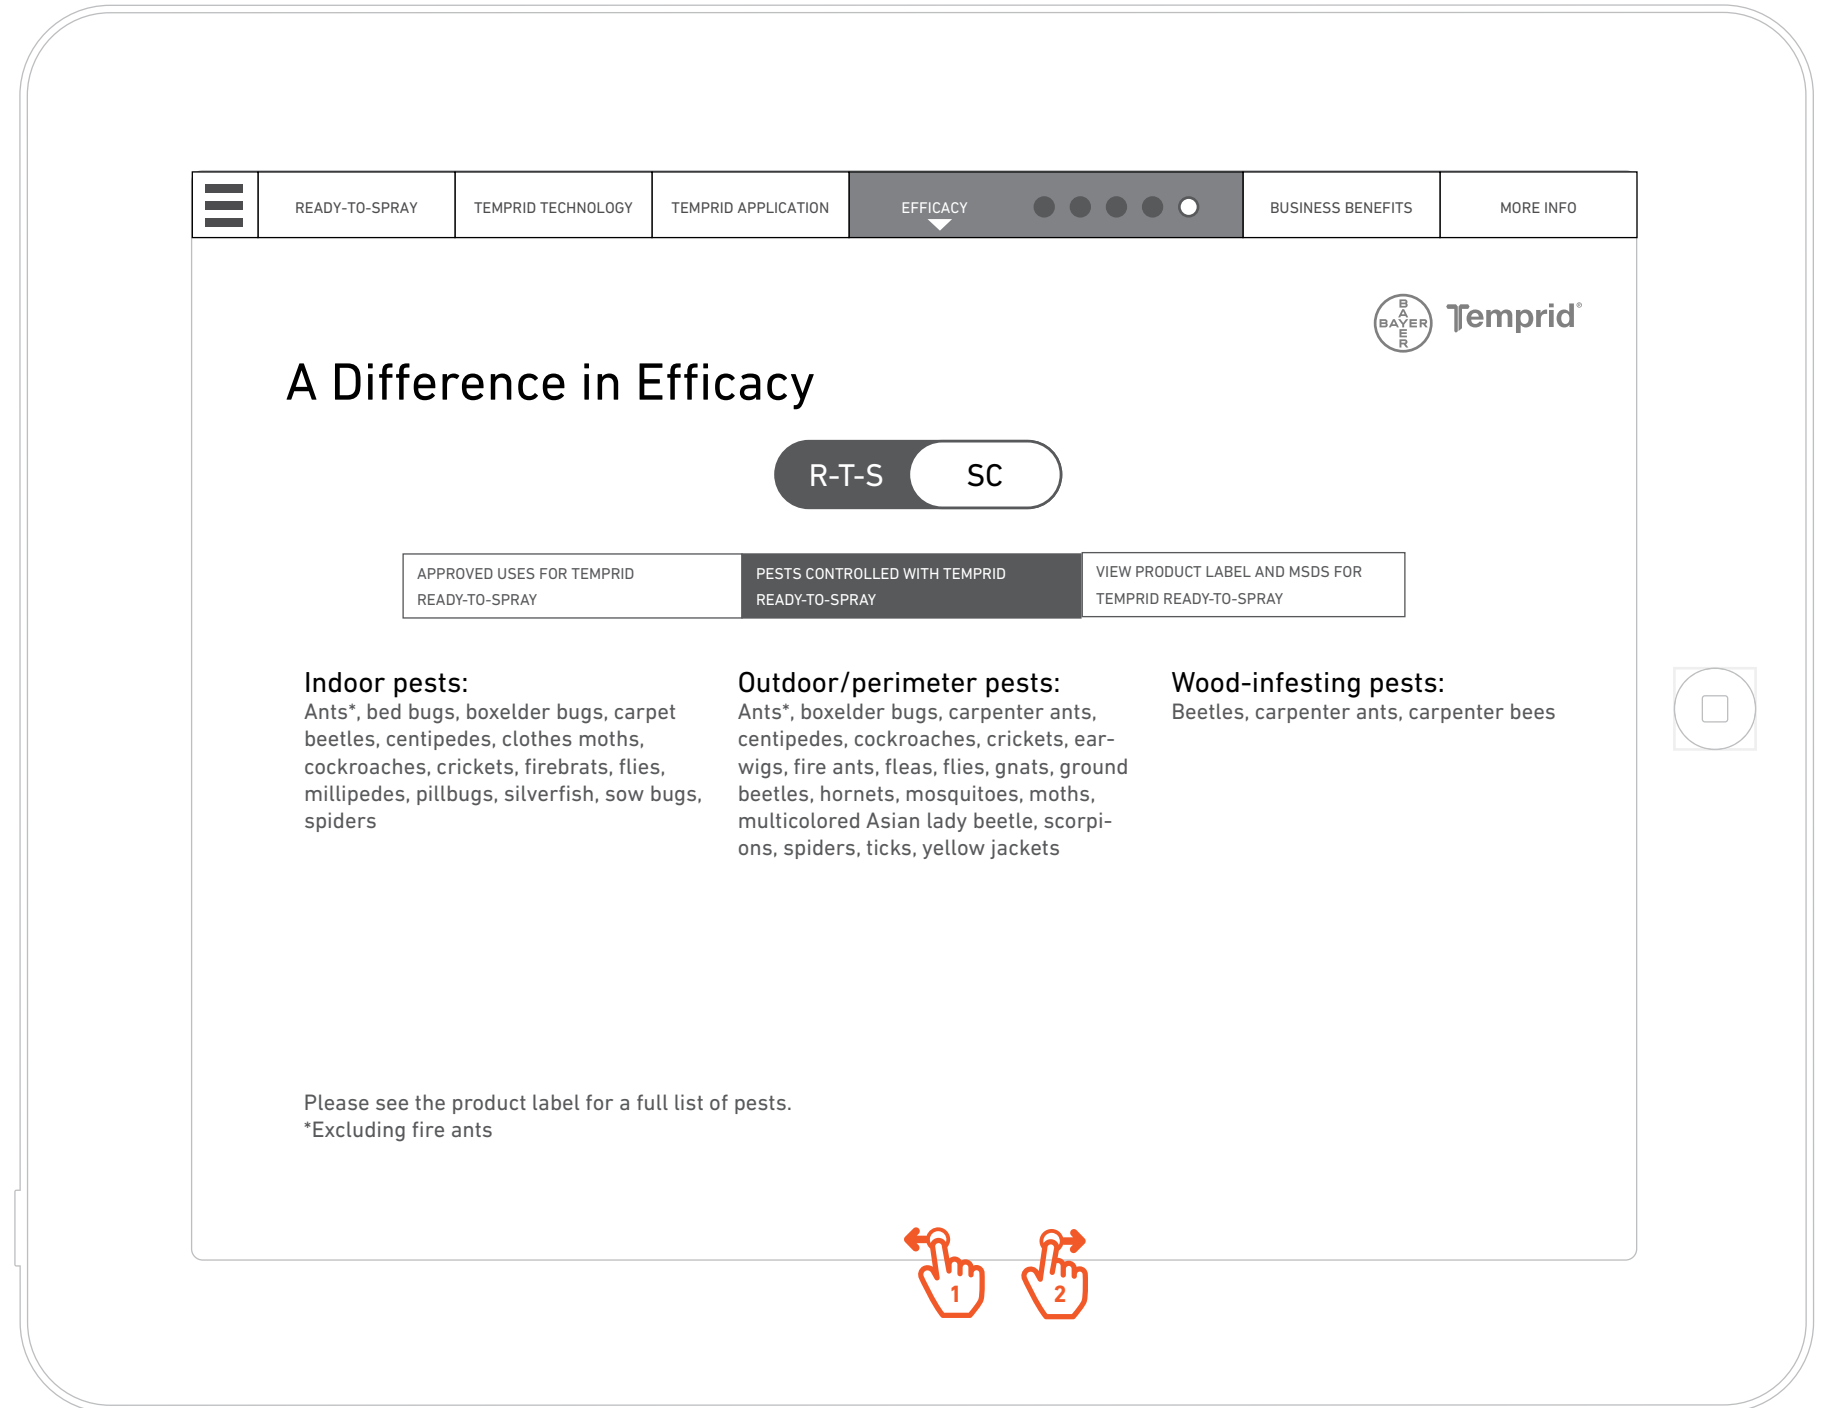

Creative Direction

Product shots could be used as the toggle switch.

WIREFRAMES

4.4.1.2 Pests Controlled With Temprid-Ready-To-Spray

Funtionality

- 1 Swipe to continue to next screen.
- 2 Swipe to return to 4.3 Fleas and Ticks.