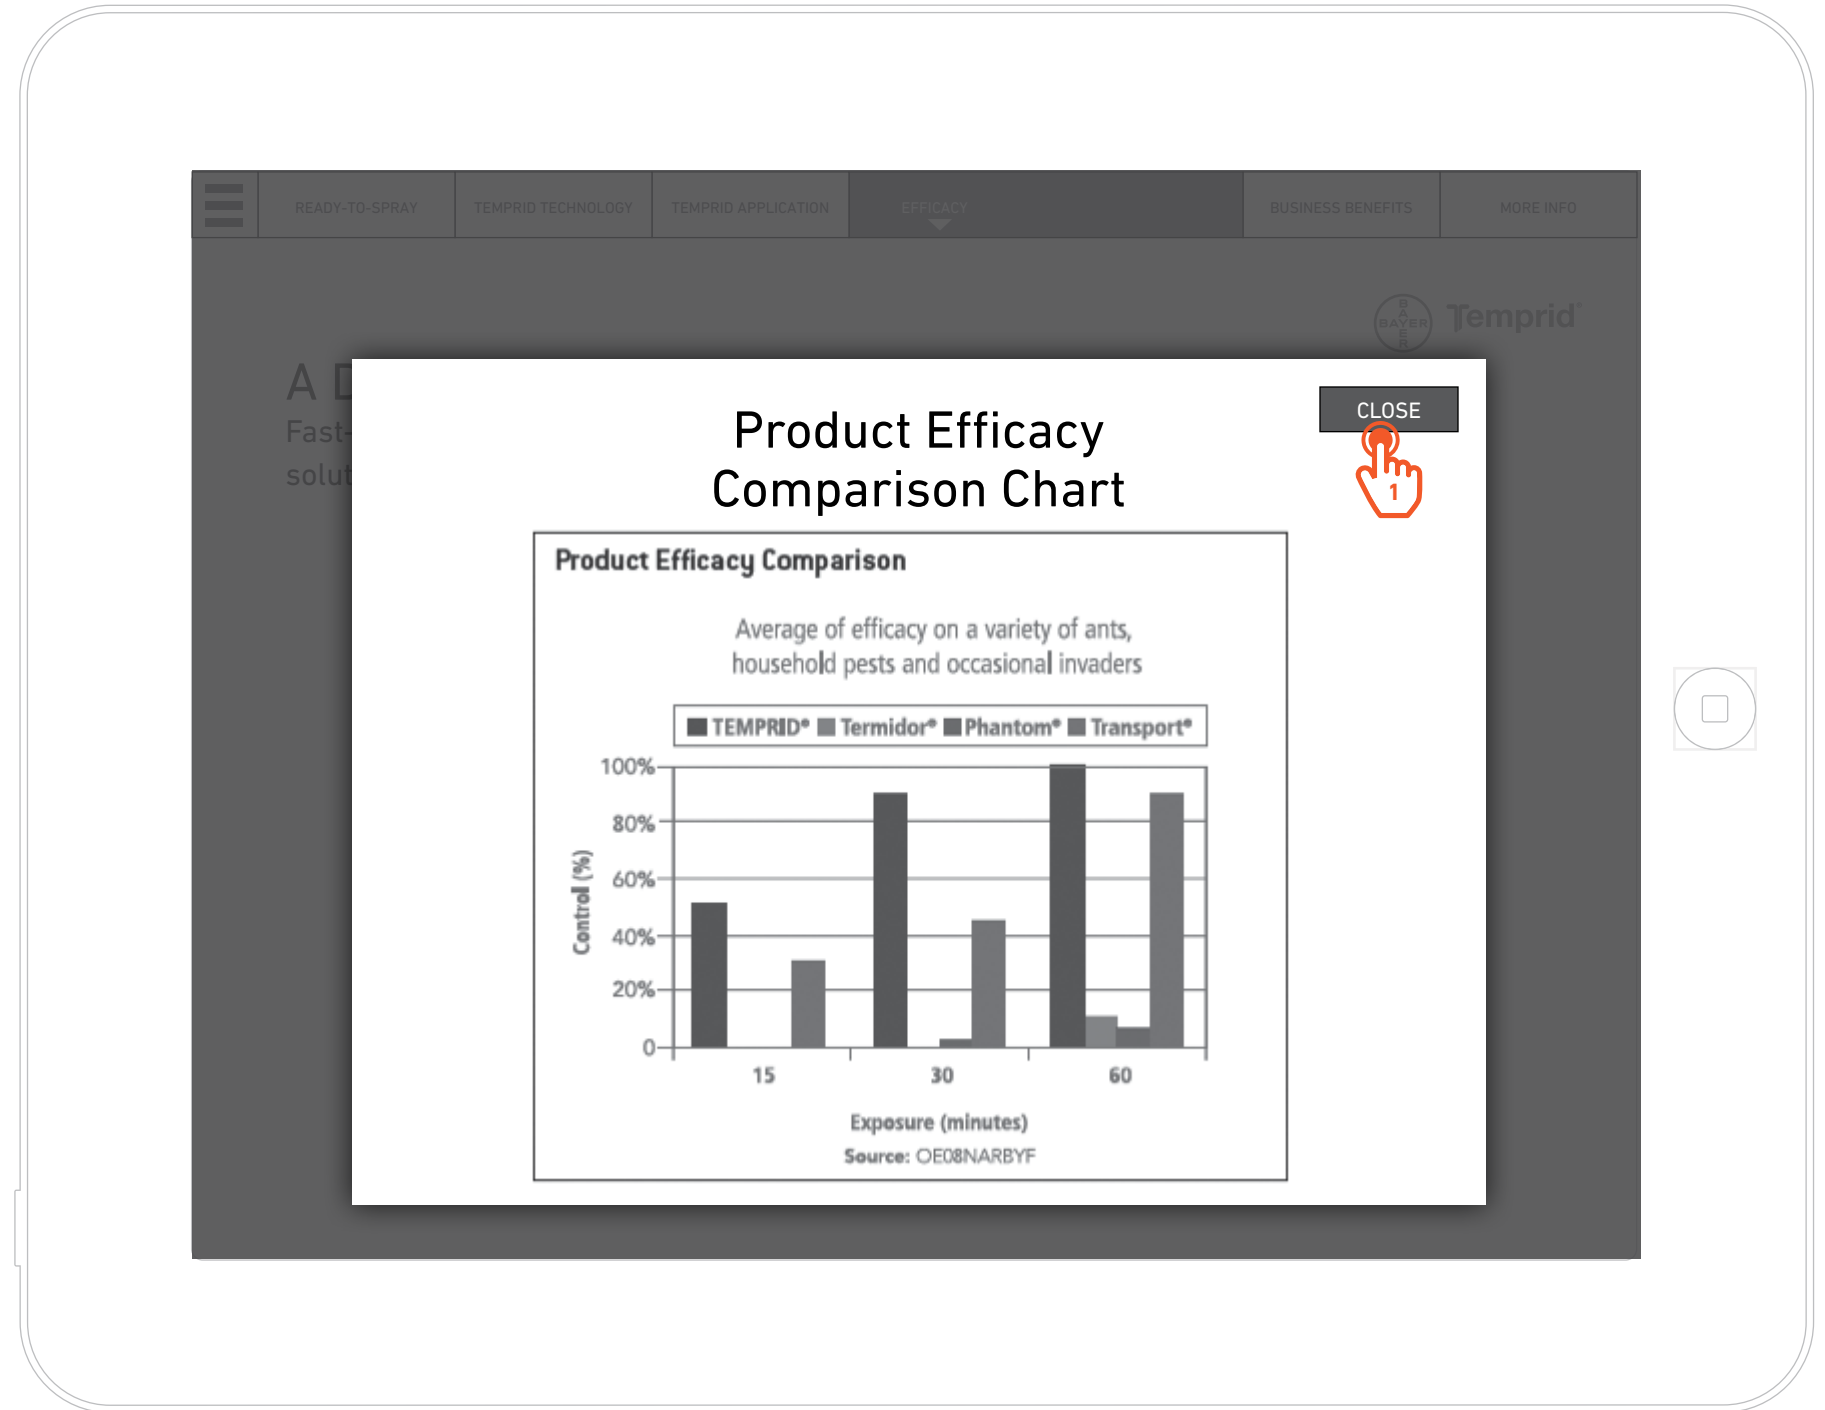

WIREFRAMES

4.0 Efficacy

Funtionality

- 1 Swipe to continue to 4.1 Bed Bugs.
- 2 Swipe to return to previous screen.
- 3 Drop down sub-navigation.

EFFICACY
BED BUGS
SPIDERS
FLEAS AND TICKS

- 4 Tap icon: Takes user to specific sub section of Efficacy.
- 5 Tap chart: Launches overlay screen to display large chart view.

WIREFRAMES

4.0.1 Product Efficacy Comparison Chart - Overlay

Funtionality

- 1 Tap on Close Button returns user to current screen.

WIREFRAMES

4.0.2 Immediate and Residual Effect Chart - Overlay

Funtionality

- 1 Tap on Close Button returns user to current screen.