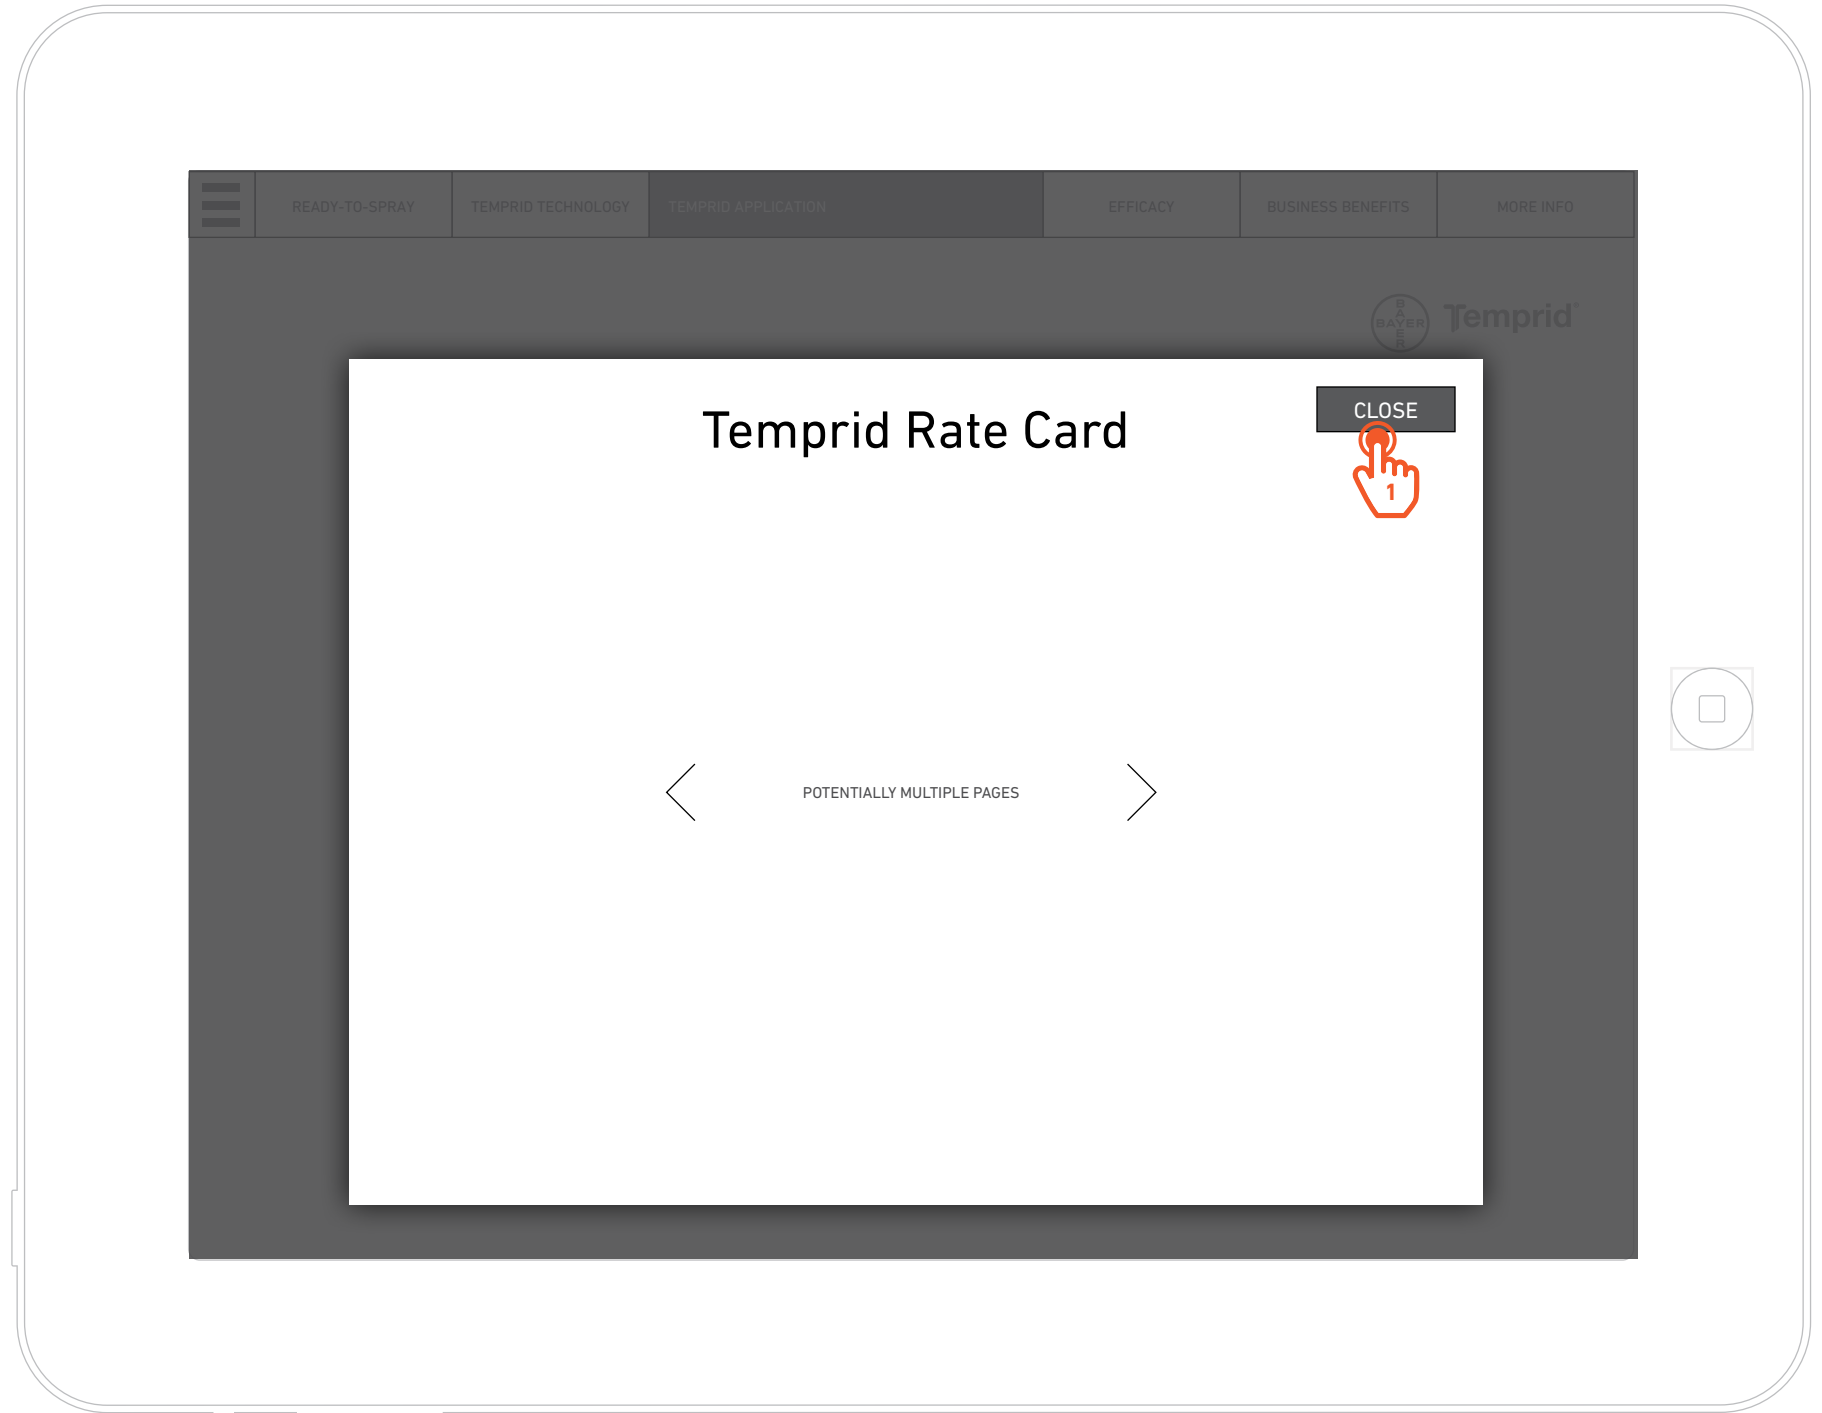

WIREFRAMES

2.1 Temprid Solution Technology How Temprid Works

Functionality

- 1 Swipe to continue to next screen.
- 2 Swipe to return to previous screen.

WIREFRAMES

3.0 Temprid Application

Funtionality

- 1 Swipe to continue to next screen.
- 2 Swipe to return to previous screen.
- 3 Tap: Launches a graphic overlay.

WIREFRAMES

3.0.1 Temprid Rate Card - Overlay

Funtionality

- 1 Tap on Close Button returns user to current screen.

WIREFRAMES

3.1.1.1 Temprid Ready-To-Spray/ Provides an All-in-One Solution

Funtionality

- 1 Swipe to continue to next screen.
- 2 Swipe to return to previous screen.
- 3 Toggle switch: Users can switch product views related to Temprid Application.
- 4 Benefit tabs: Users can view supporting content related to each benefit.