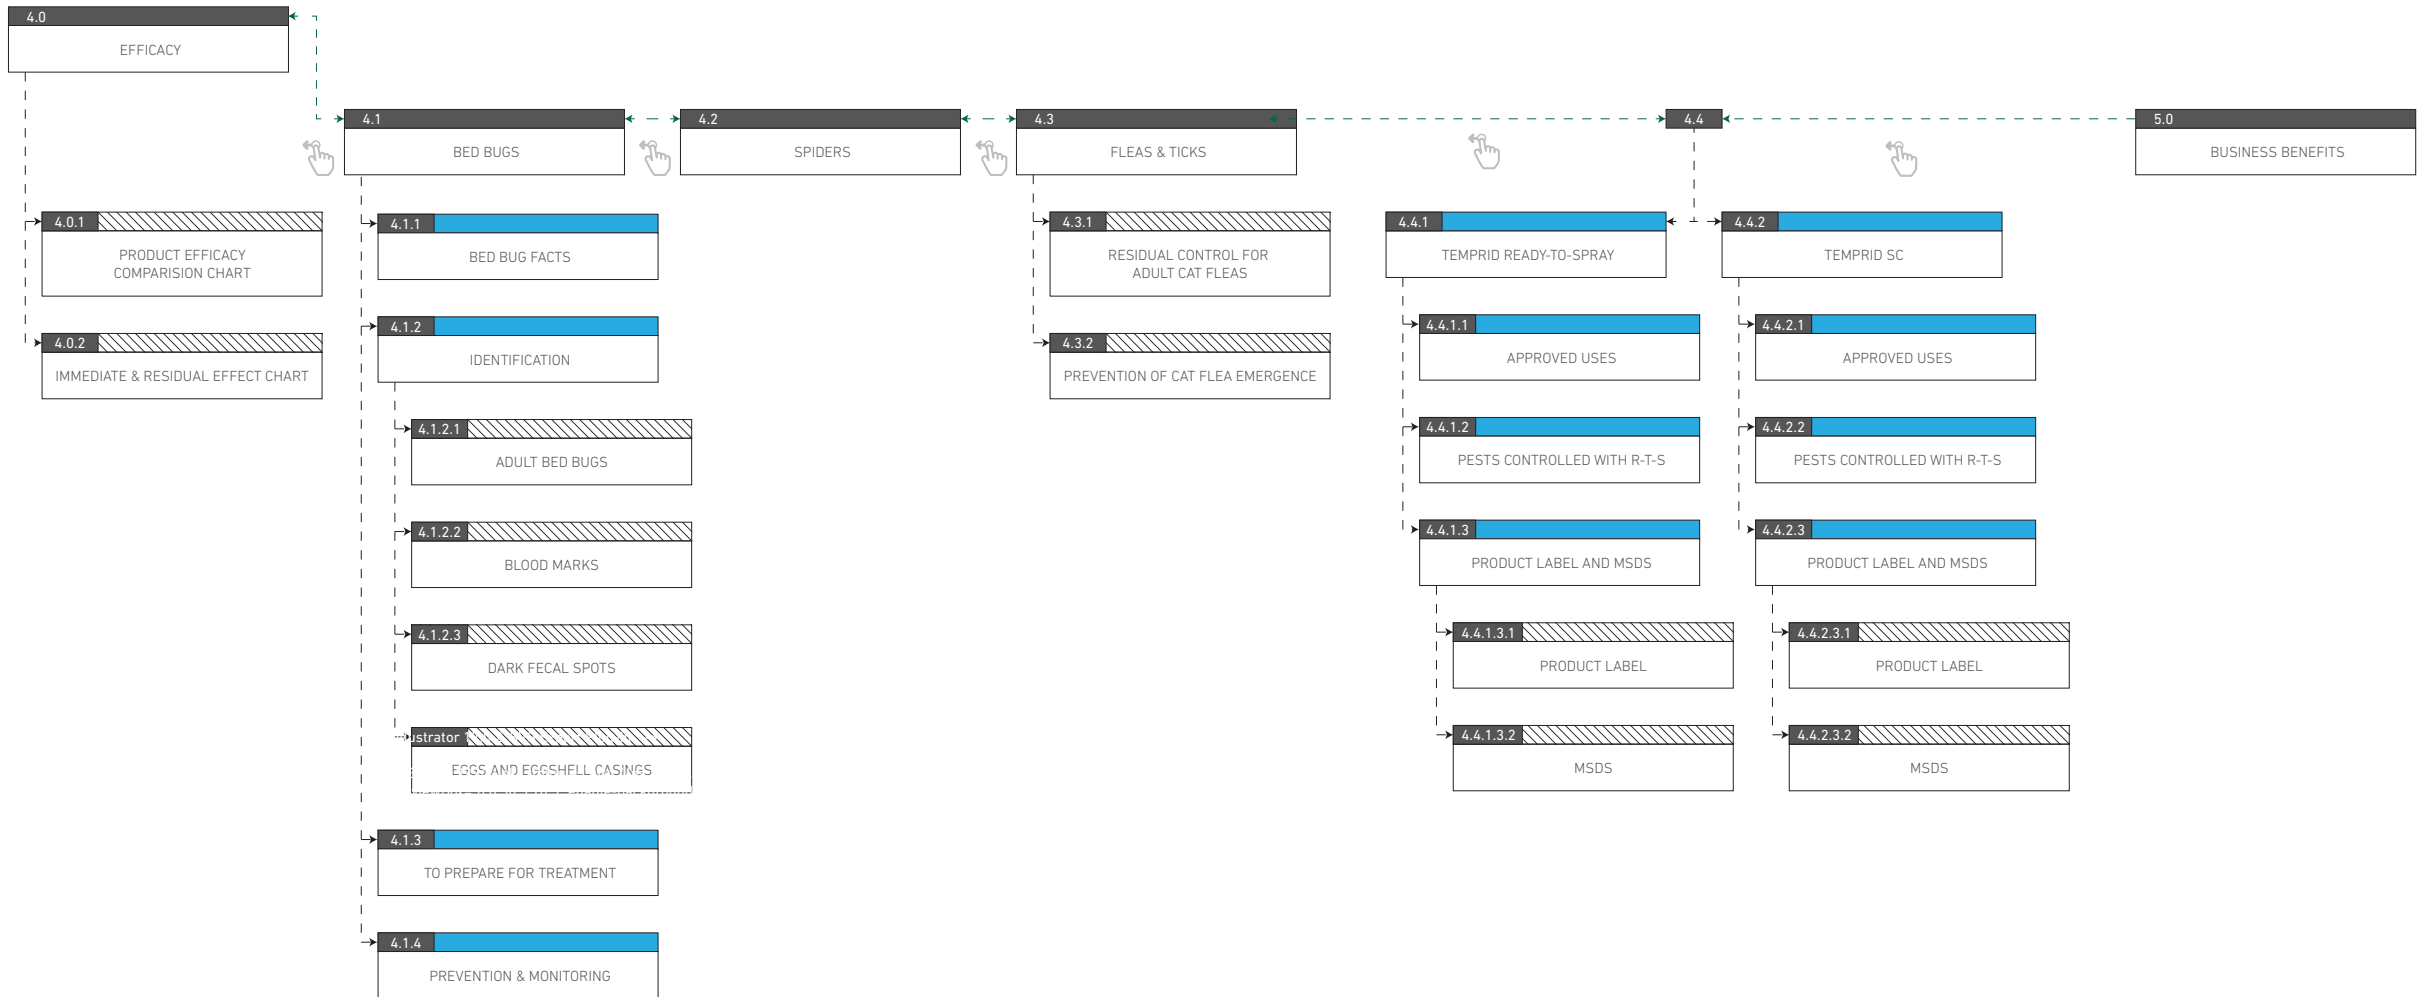

USER FLOW

1.0 Ready-To-Spray

USER FLOW

2.0 Temprid Technology

USER FLOW

3.0 Application

USER FLOW

4.0 Efficacy

USER FLOW

5.0 Business Benefits

USER FLOW

6.0 CRM - Email Capture

WIREFRAMES

0.0 Introduction

Funtionality

- 1 Swipe to continue to next screen.
- 2 Introduction will consist of an animation of screen content.
- 3 App navigation widget: Visible at all times and contains “breadcrumb” identification to provide users constant feedback of where they are within the app at all times.

WIREFRAMES

0.0 Welcome Screen

Funtionality

- 1 Swipe to continue to next screen.

WIREFRAMES

1.0 Temprid Ready-To-Spray Difference

Funtionality

- 1 Swipe to continue to next screen.
- 2 Ready-To-Spay navigation element expanded to show number of screens and where the user is currently.

WIREFRAMES

2.0 Temprid Solution Technology

Funtionality

- 1 Swipe to continue to next screen.
- 2 Swipe to return to previous screen.

Creative Direction

Creative to redevelop graphic below:

(Demonstrated at molecular level by electrophysiological measurements on single neurons and extracellular recordings from intact nerve cord preparations. (Ebbingshaus-Kintscher et al.)