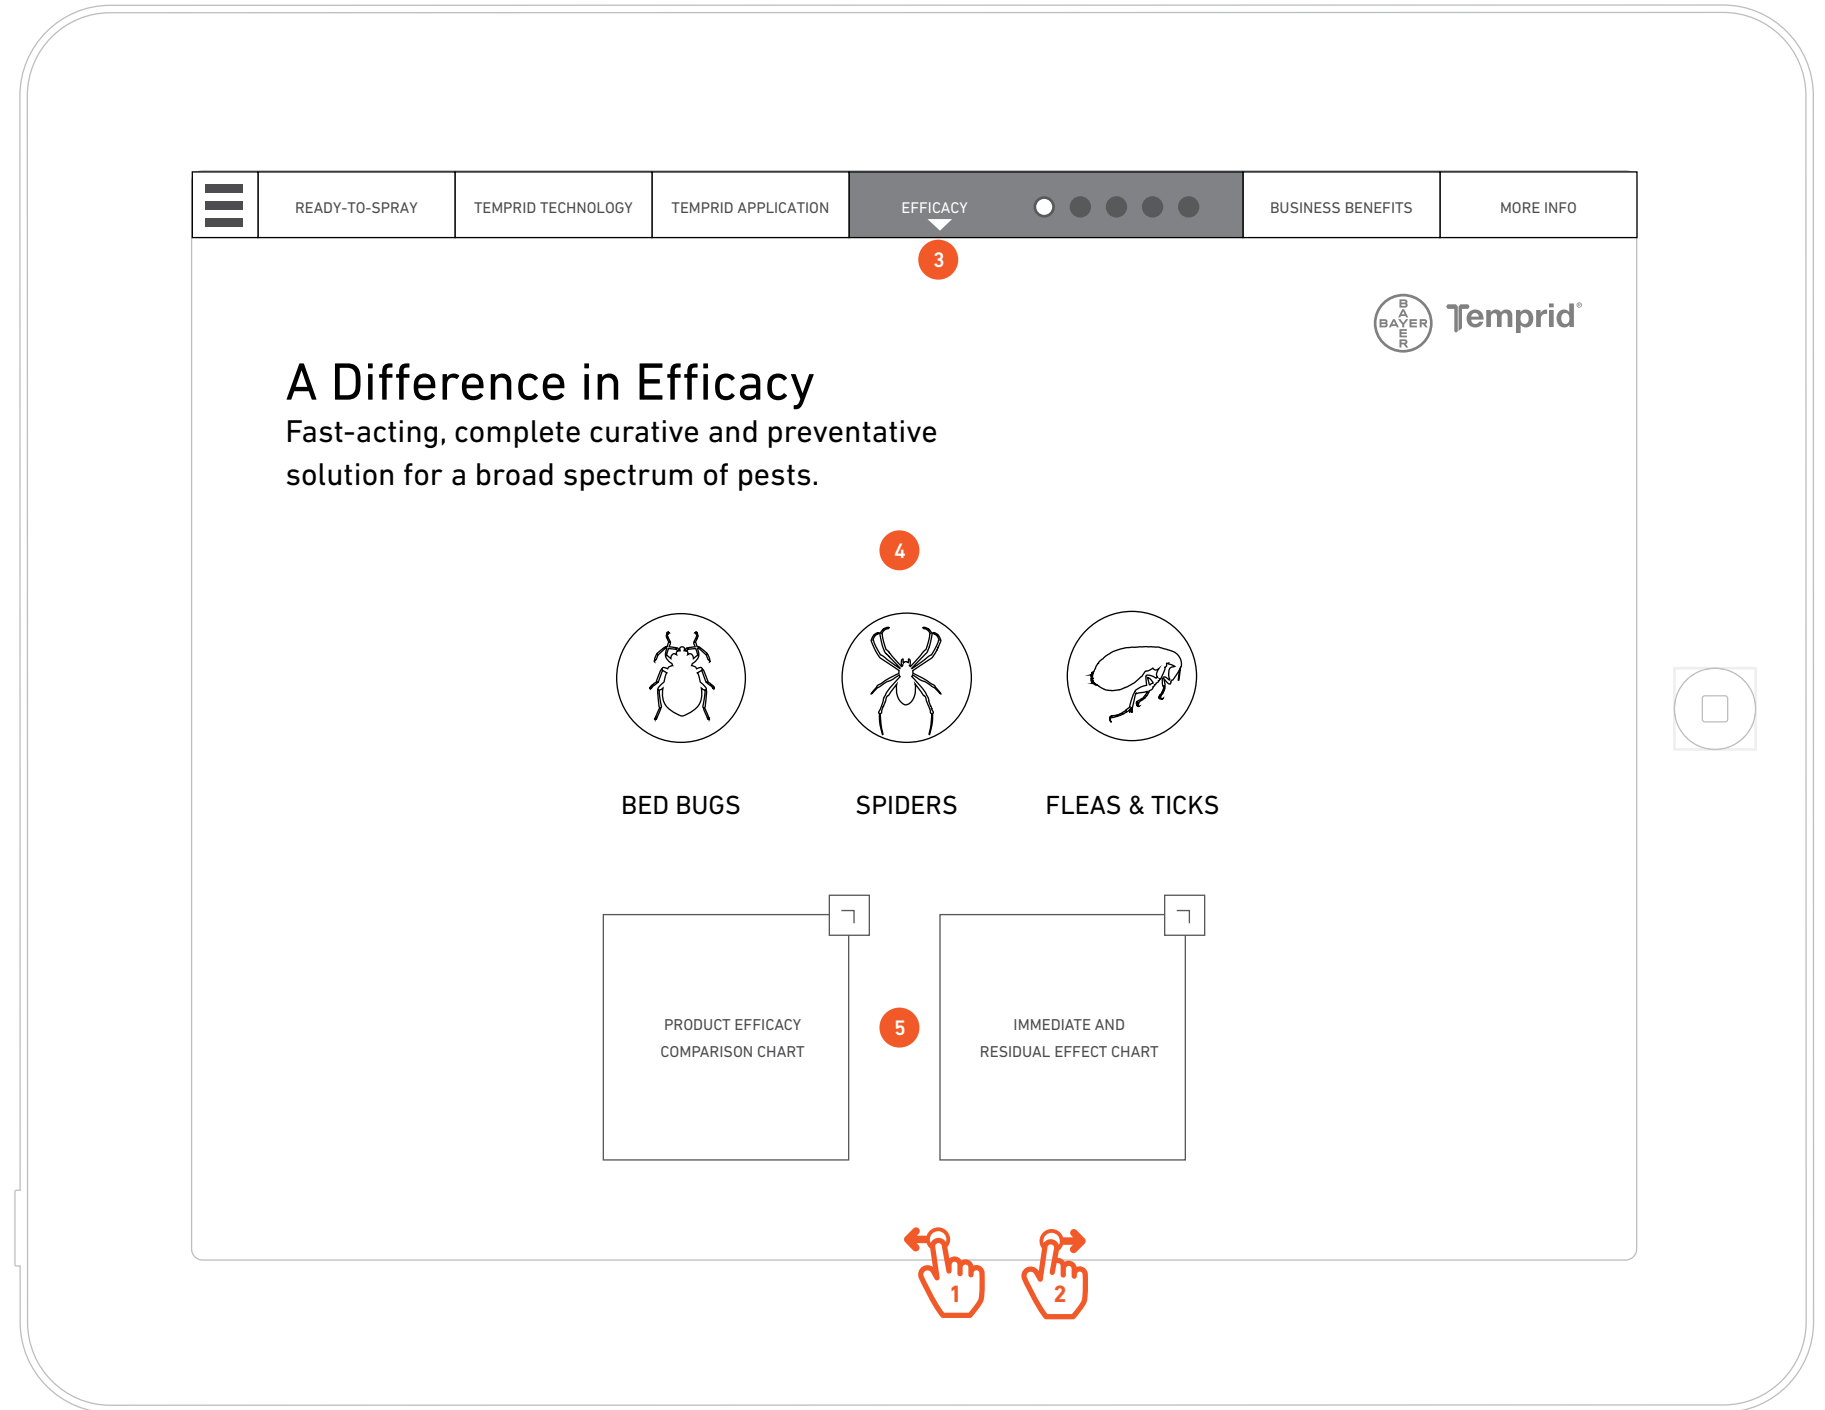

Functionality

- 1 Swipe to continue to next screen.
- 2 Swipe to return to previous screen.

WIREFRAMES

3.1.2.1 Temprid SC / Flexible Label Allows Unsurpassed Control

Funtionality

- 1 Swipe to continue to next screen.
- 2 Swipe to return to previous screen.

WIREFRAMES

4.0 Efficacy

Funtionality

- 1 Swipe to continue to 4.1 Bed Bugs.
- 2 Swipe to return to previous screen.
- 3 Drop down sub-navigation.

EFFICACY
BED BUGS
SPIDERS
FLEAS AND TICKS

- 4 Tap icon: Takes user to specific sub section of Efficacy.
- 5 Tap chart: Launches overlay screen to display large chart view.

WIREFRAMES

4.0.1 Product Efficacy Comparison Chart - Overlay

Funtionality

- 1 Tap on Close Button returns user to current screen.

WIREFRAMES

4.0.2 Immediate and Residual Effect Chart - Overlay

Funtionality

- 1 Tap on Close Button returns user to current screen.