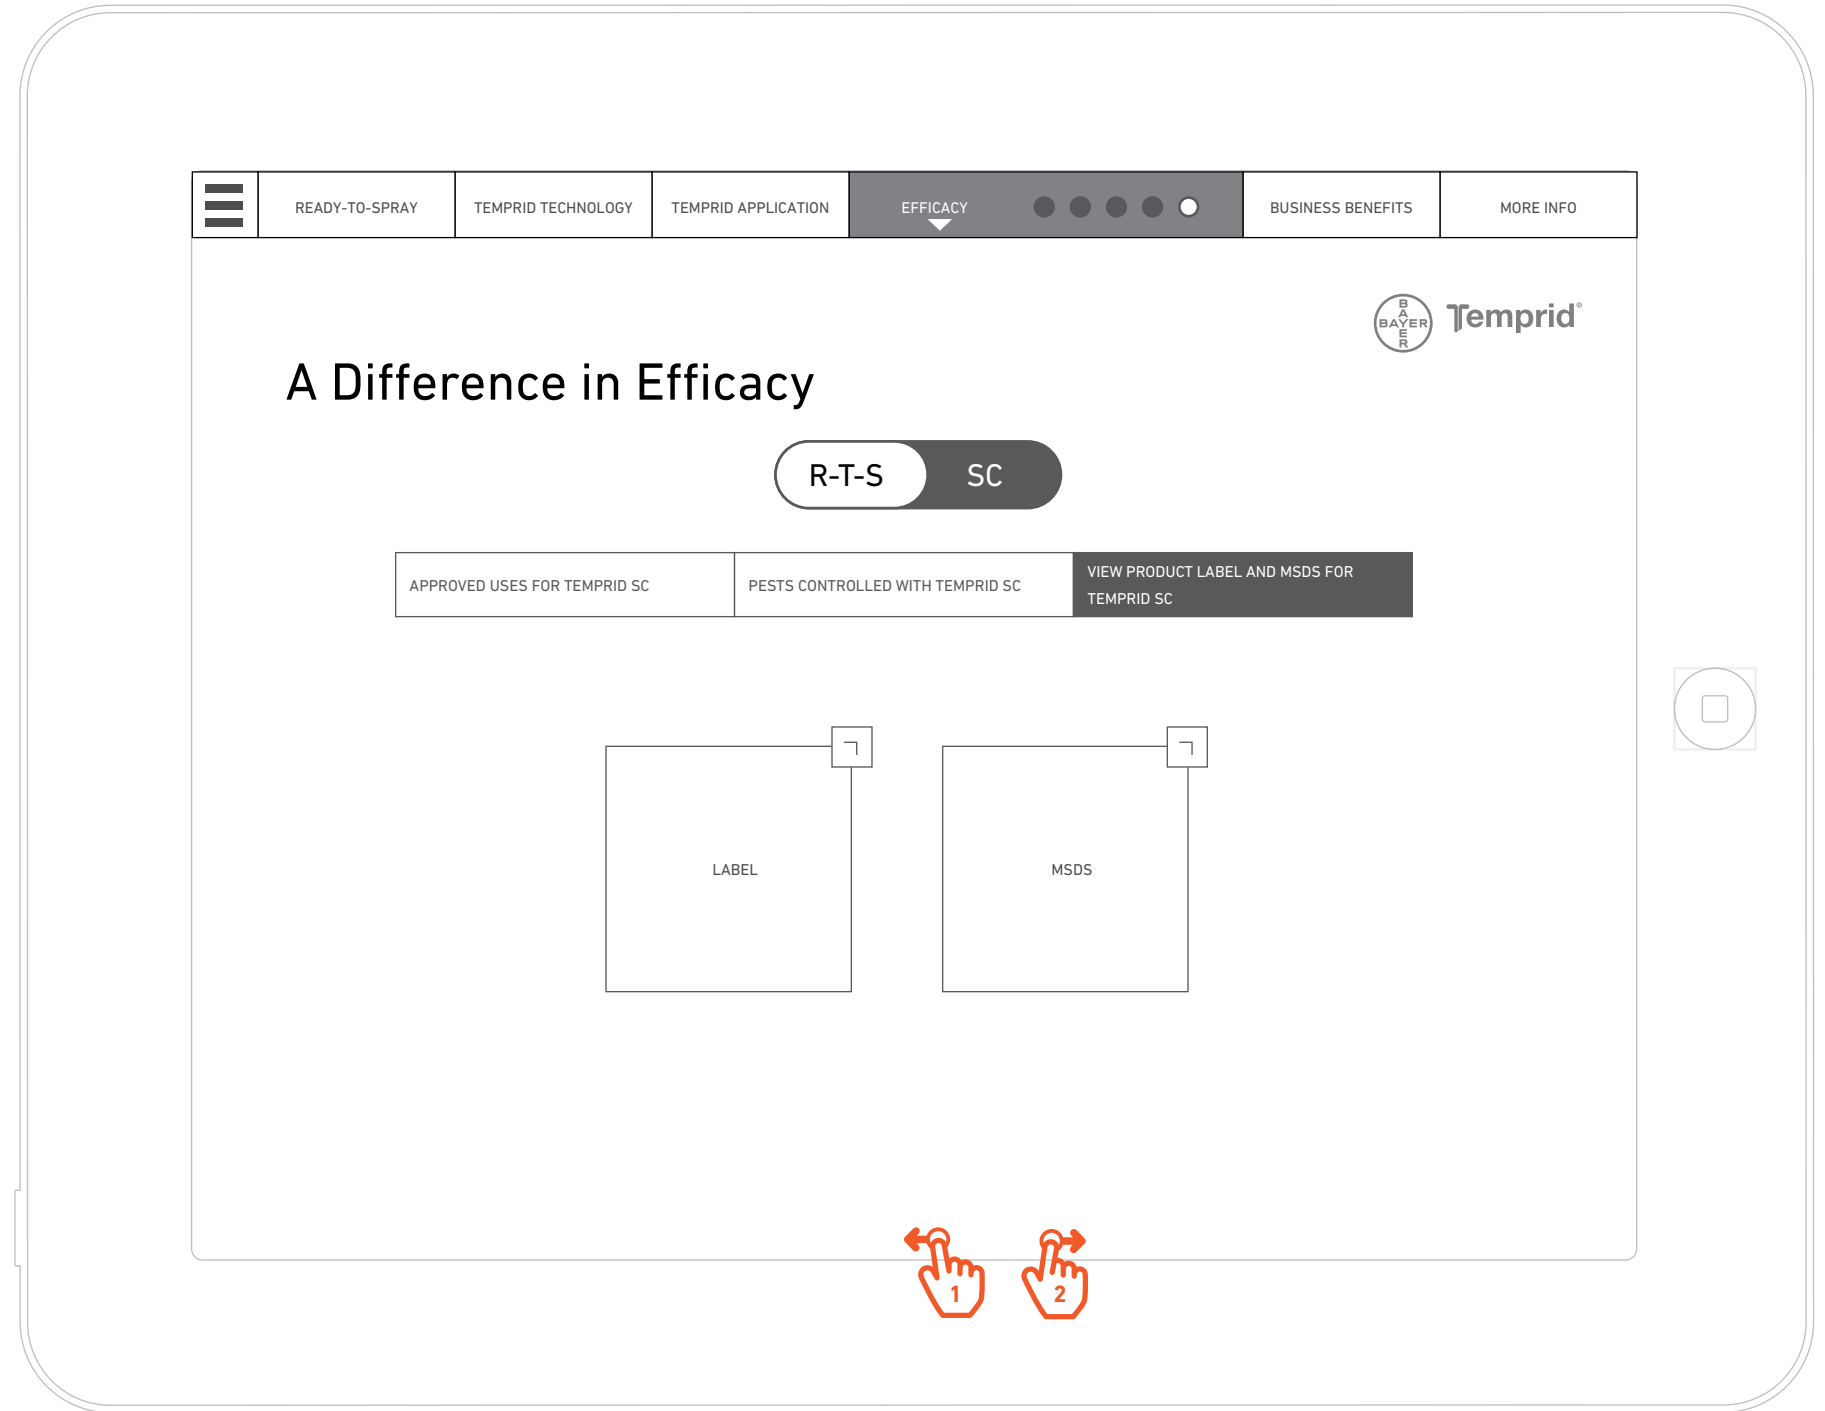

WIREFRAMES

4.4.2.3 Product label and MSDS for Temprid SC

Funtionality

- 1 Swipe to continue to next screen.
- 2 Swipe to return to 4.3 Fleas and Ticks.