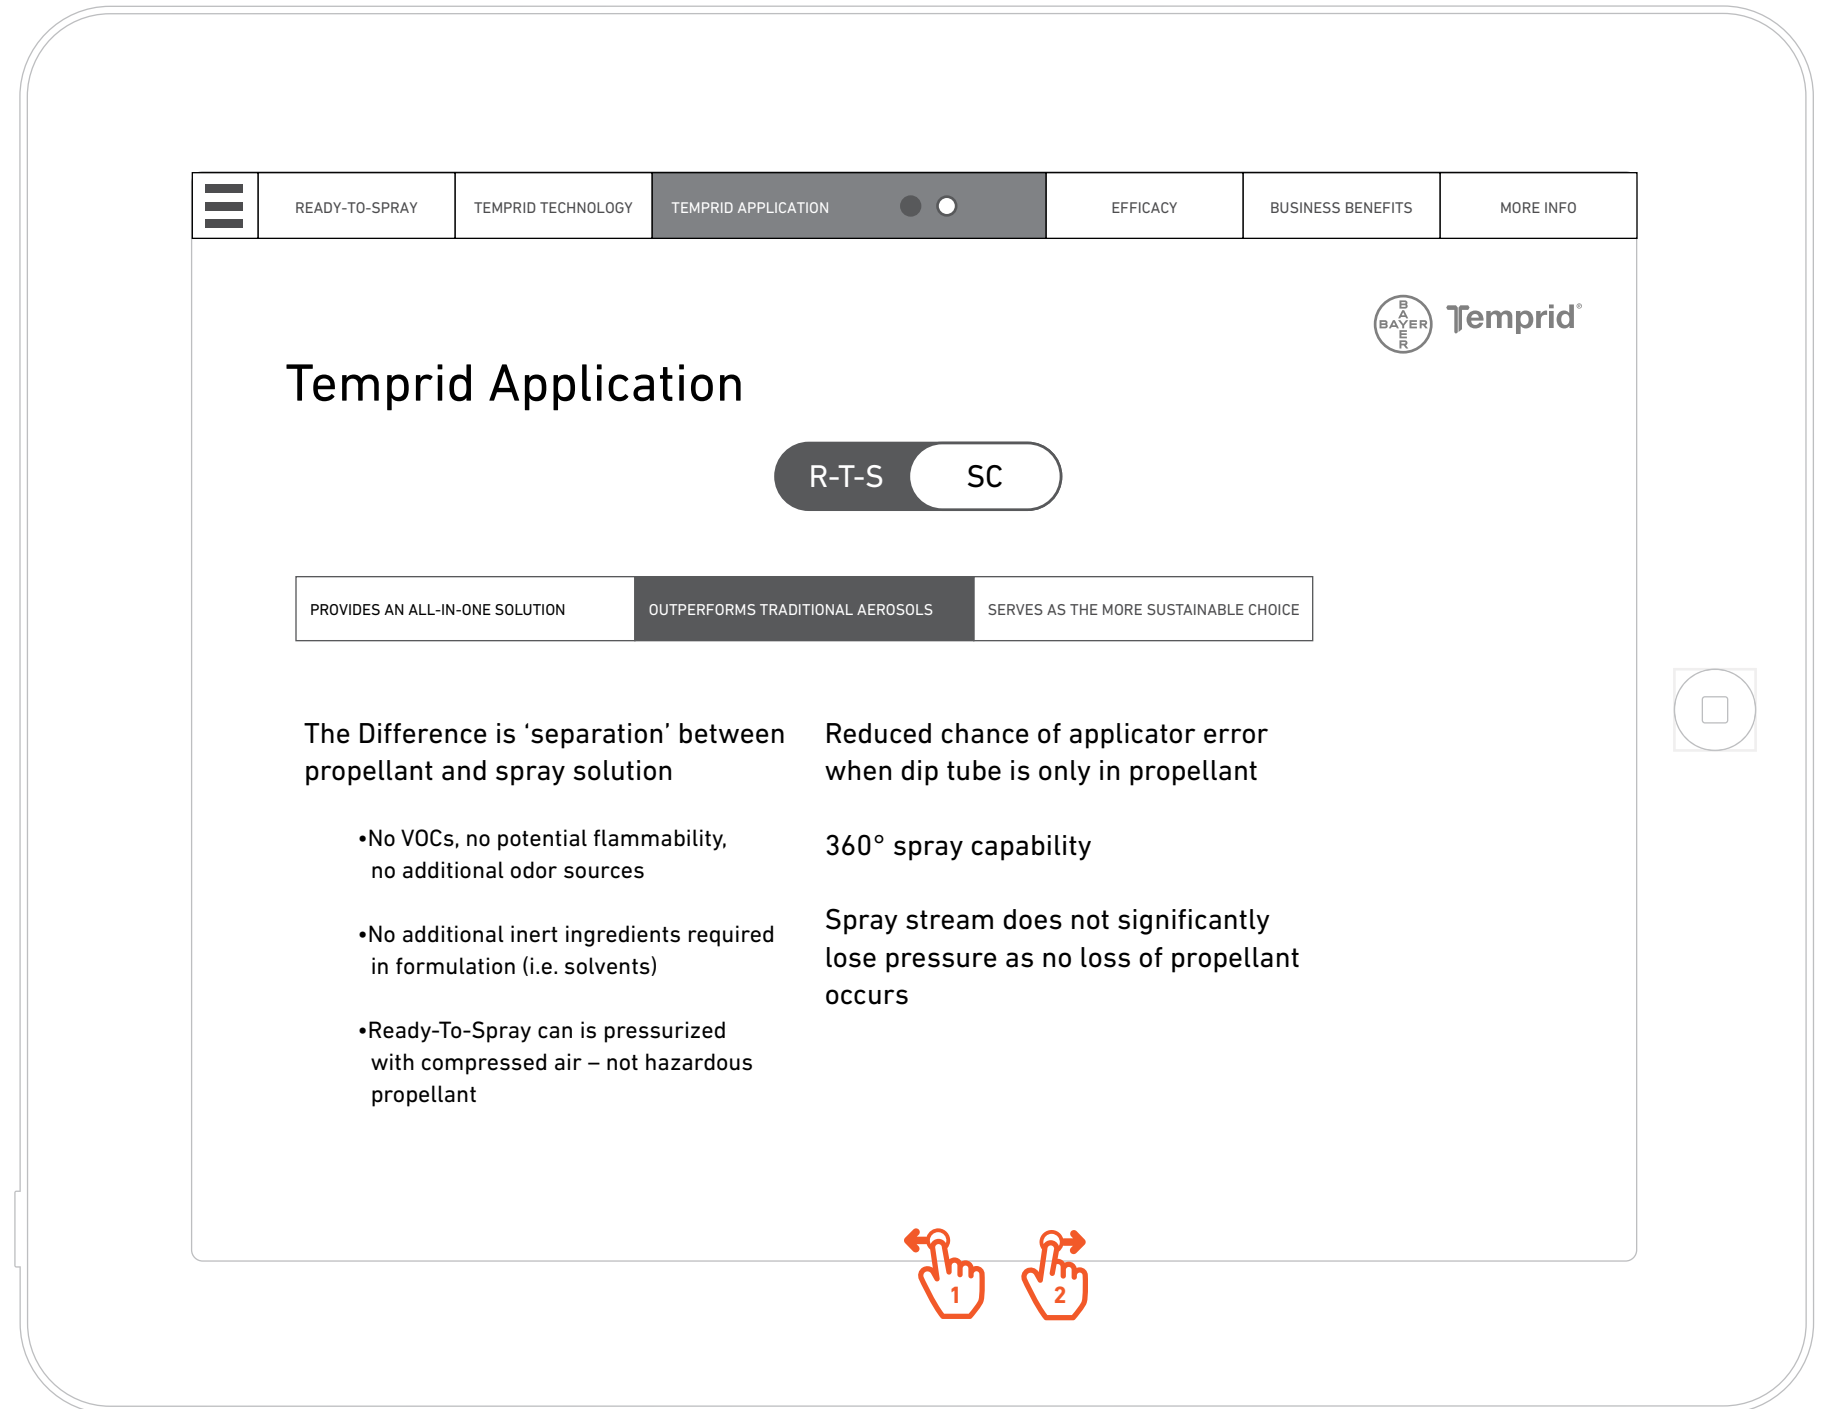

WIREFRAMES

3.0.1 Temprid Rate Card - Overlay

Funtionality

- 1 Tap on Close Button returns user to current screen.

WIREFRAMES

3.1.1.1 Temprid Ready-To-Spray/ Provides an All-in-One Solution

Funtionality

- 1 Swipe to continue to next screen.
- 2 Swipe to return to previous screen.
- 3 Toggle switch: Users can switch product views related to Temprid Application.
- 4 Benefit tabs: Users can view supporting content related to each benefit.

WIREFRAMES

3.1.1.2 Temprid Ready-To-Spray / Out Performs Traditional Aerosols

Funtionality

- 1 Swipe to continue to next screen.
- 2 Swipe to return to previous screen.

WIREFRAMES

3.1.1.3 Temprid Ready-To-Spray / Serves as the More Sustainable Choice