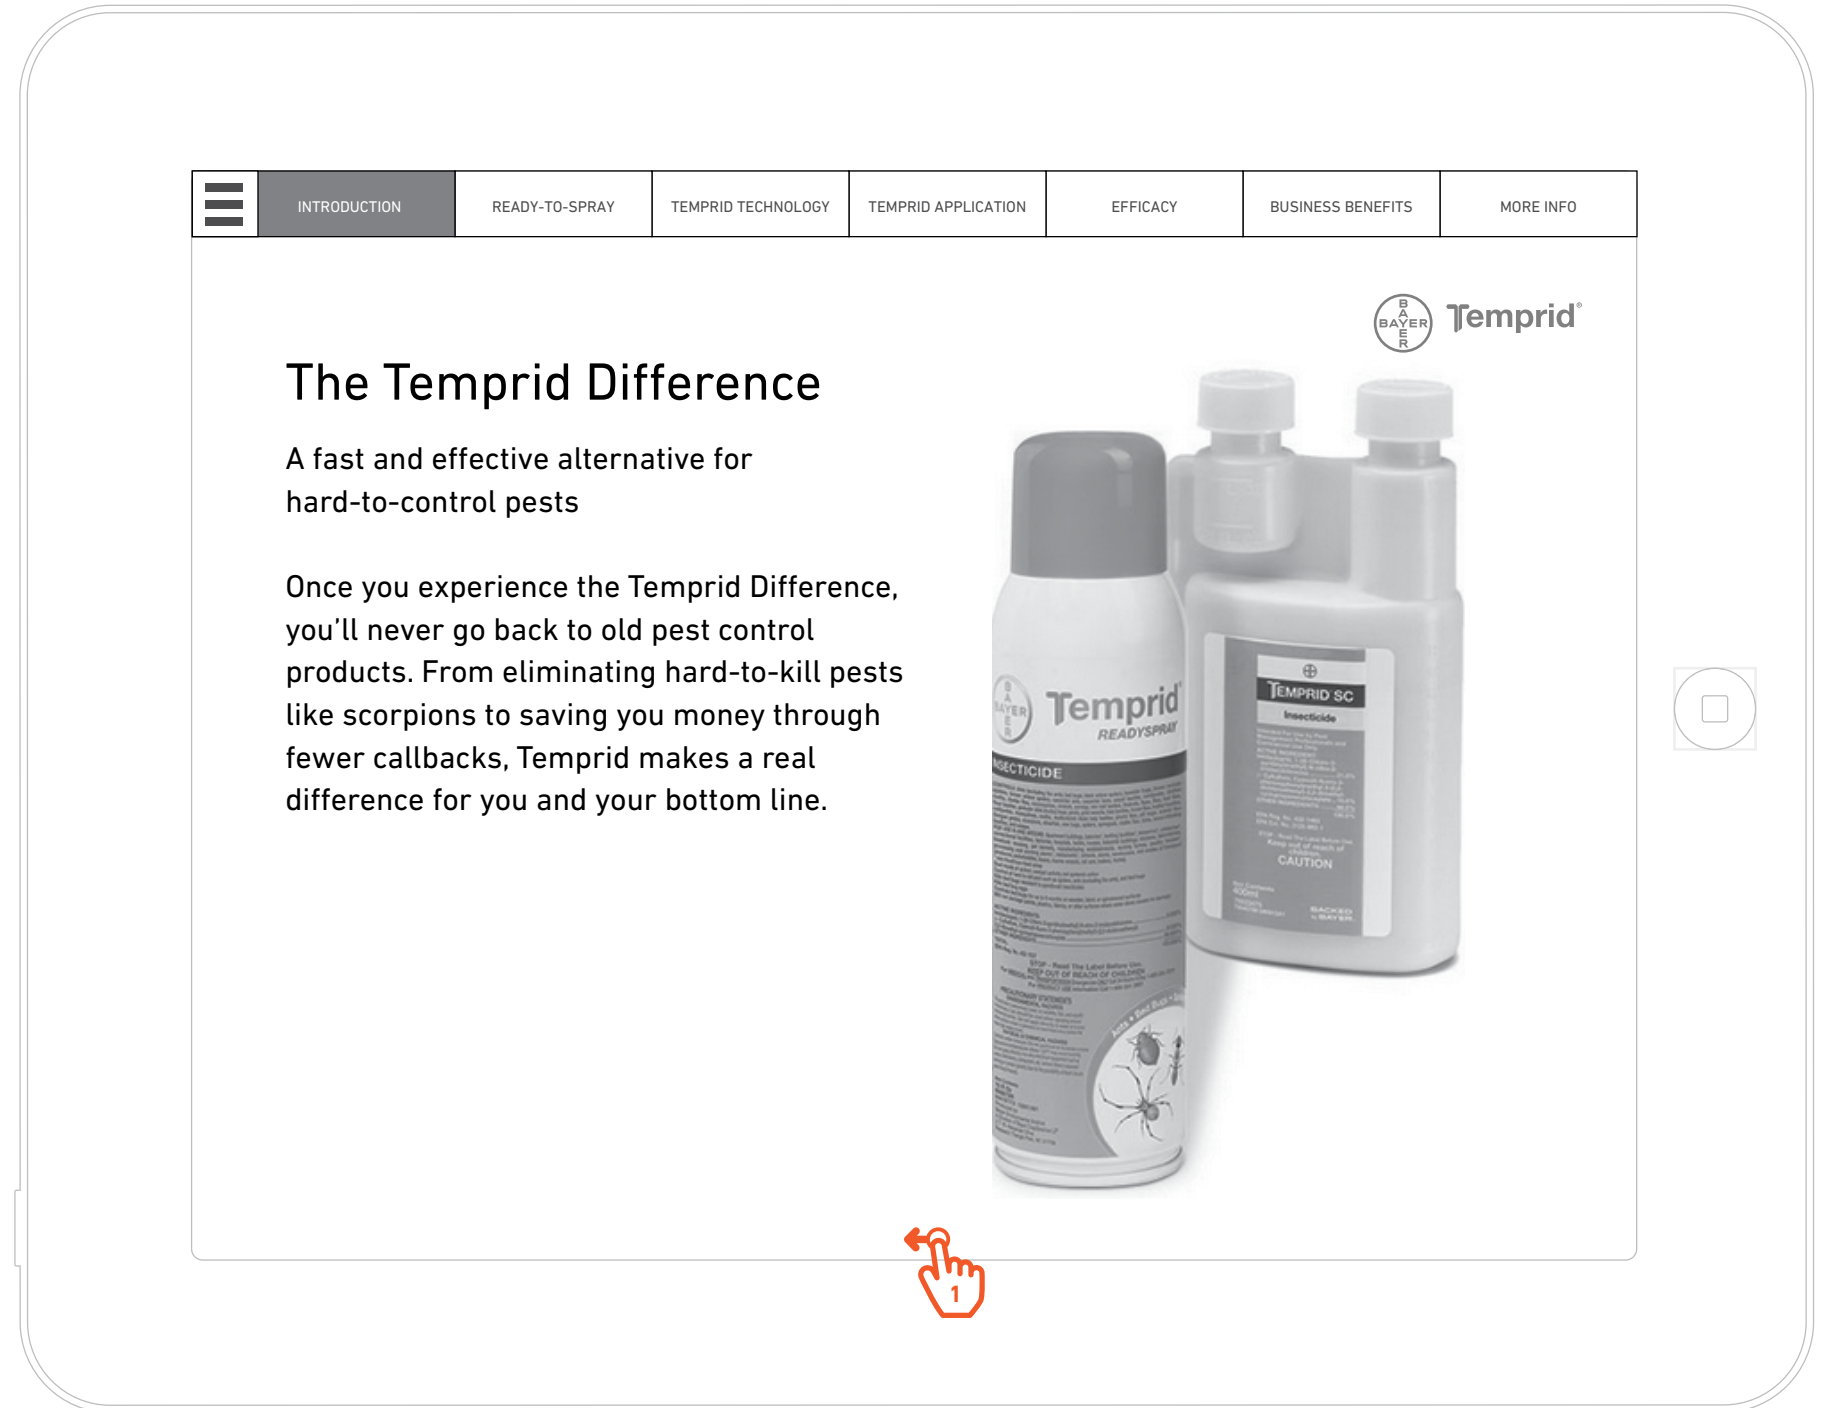

WIREFRAMES

0.0 Welcome Screen

Funtionality

- 1 Swipe to continue to next screen.