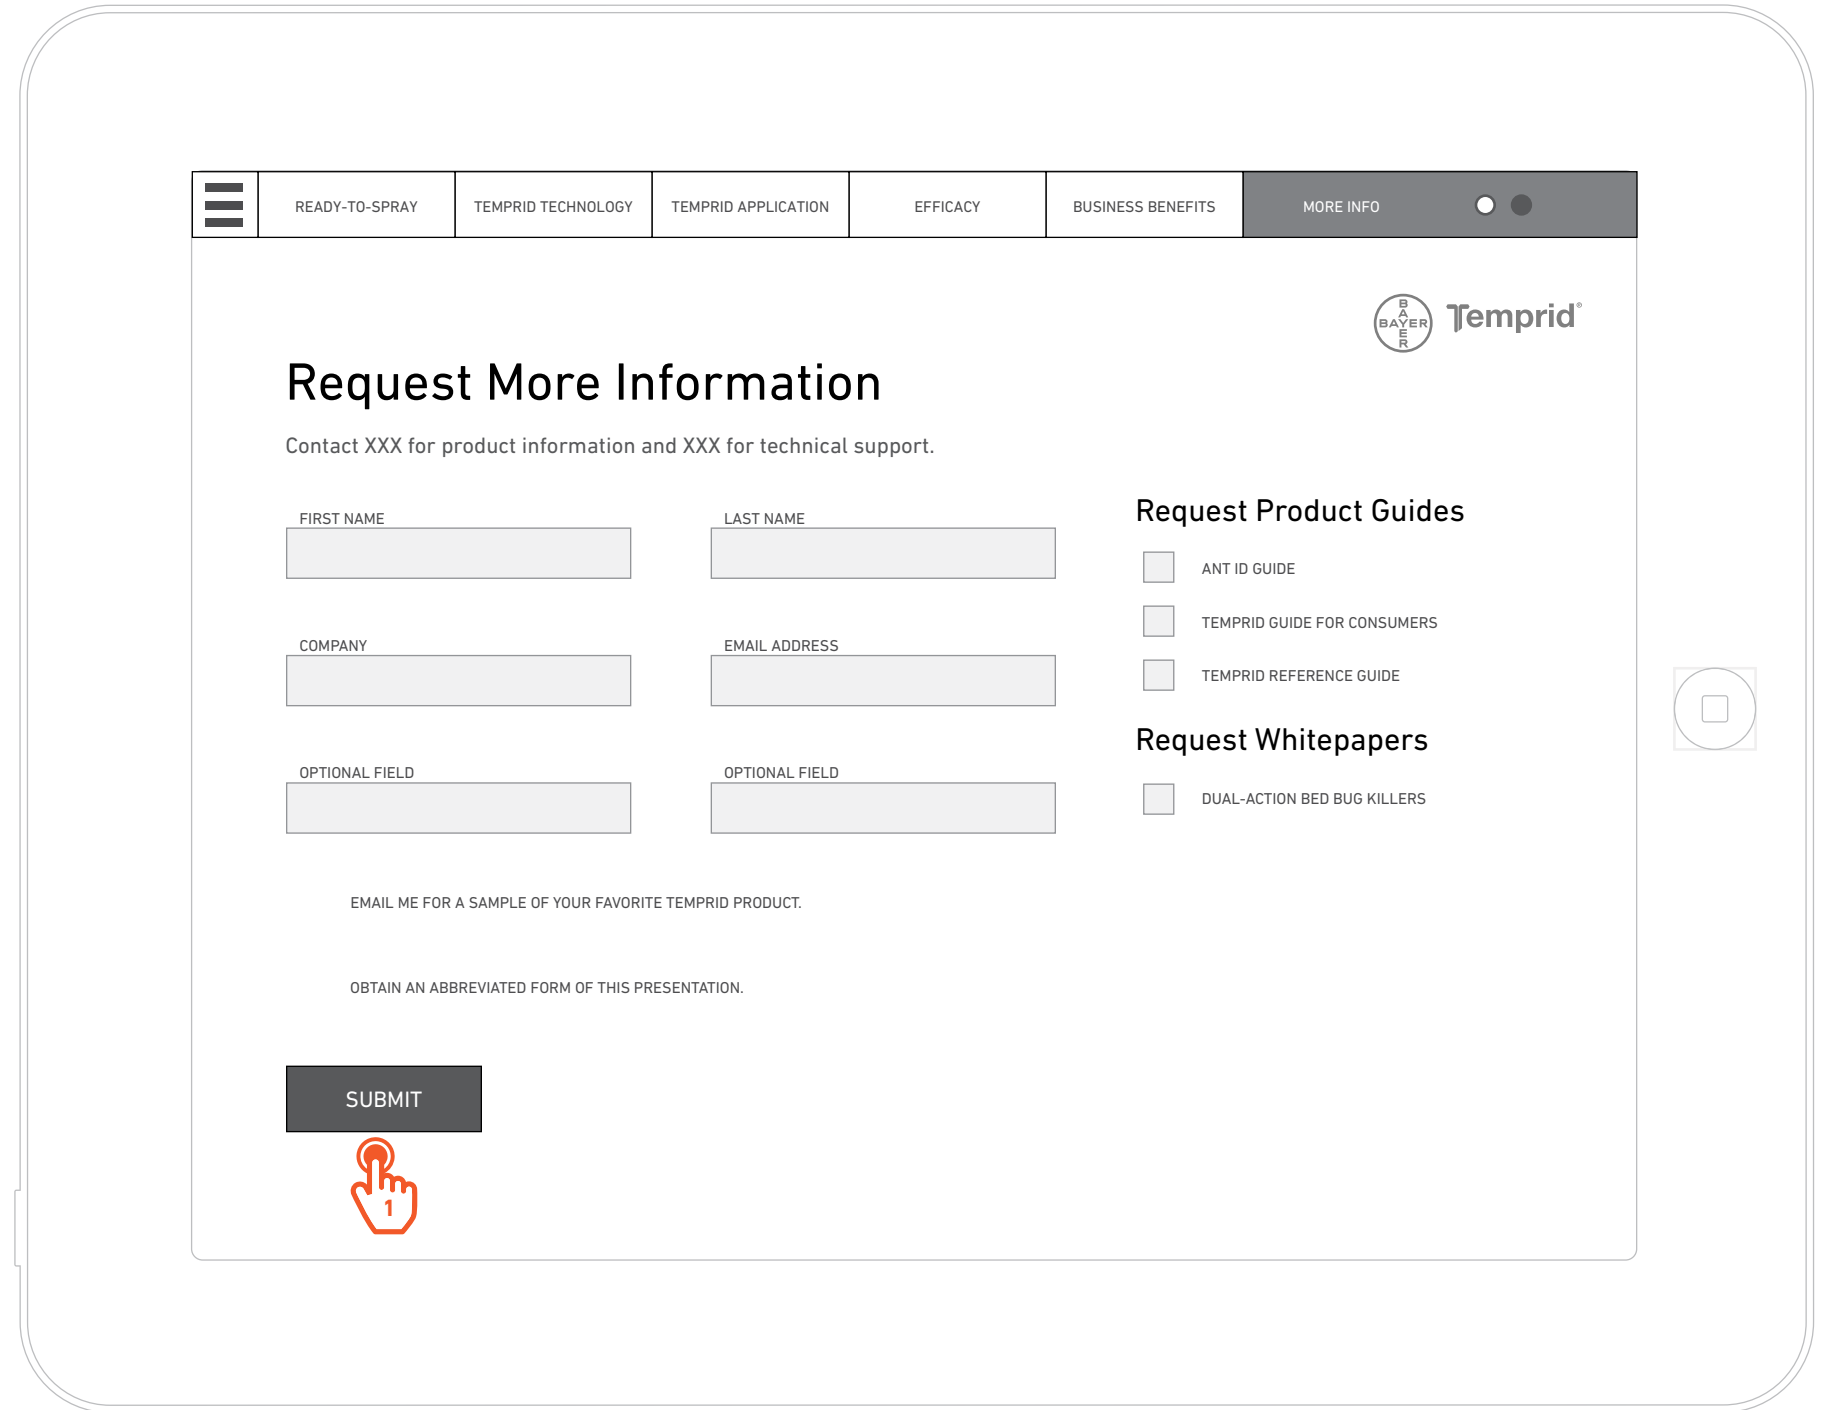

WIREFRAMES

6.0 Request More Information

Funtionality

1. 1 Form submission is executed and user is presented feedback regarding the success or failure of the submission.