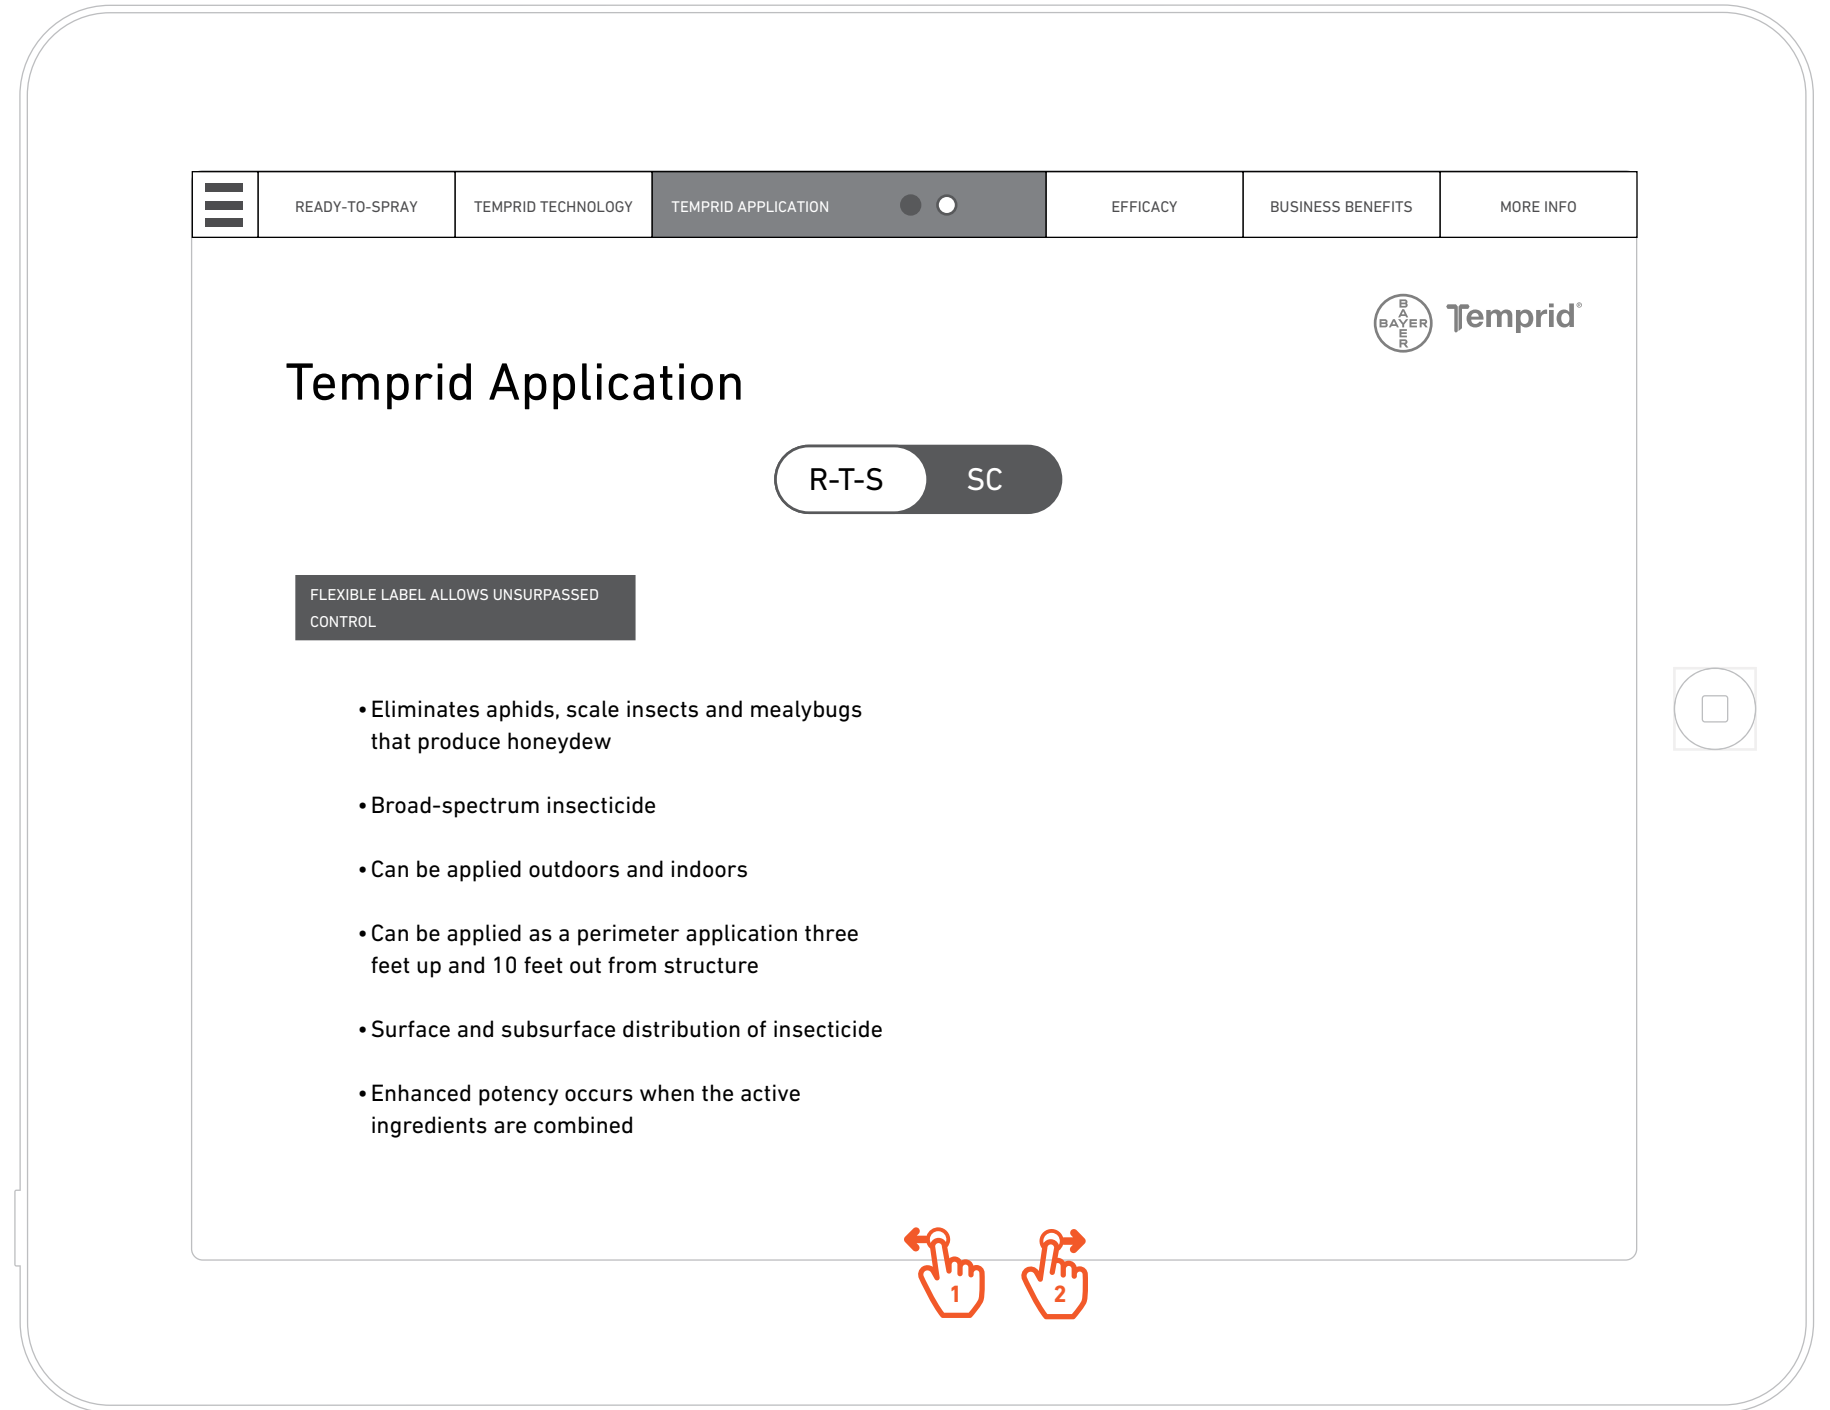

WIREFRAMES

3.1.1.2 Temprid Ready-To-Spray / Out Performs Traditional Aerosols

Funtionality

- 1 Swipe to continue to next screen.
- 2 Swipe to return to previous screen.

WIREFRAMES

3.1.1.3 Temprid Ready-To-Spray / Serves as the More Sustainable Choice

Functionality

- 1 Swipe to continue to next screen.
- 2 Swipe to return to previous screen.

WIREFRAMES

3.1.2.1 Temprid SC / Flexible Label Allows Unsurpassed Control

Funtionality

- 1 Swipe to continue to next screen.
- 2 Swipe to return to previous screen.