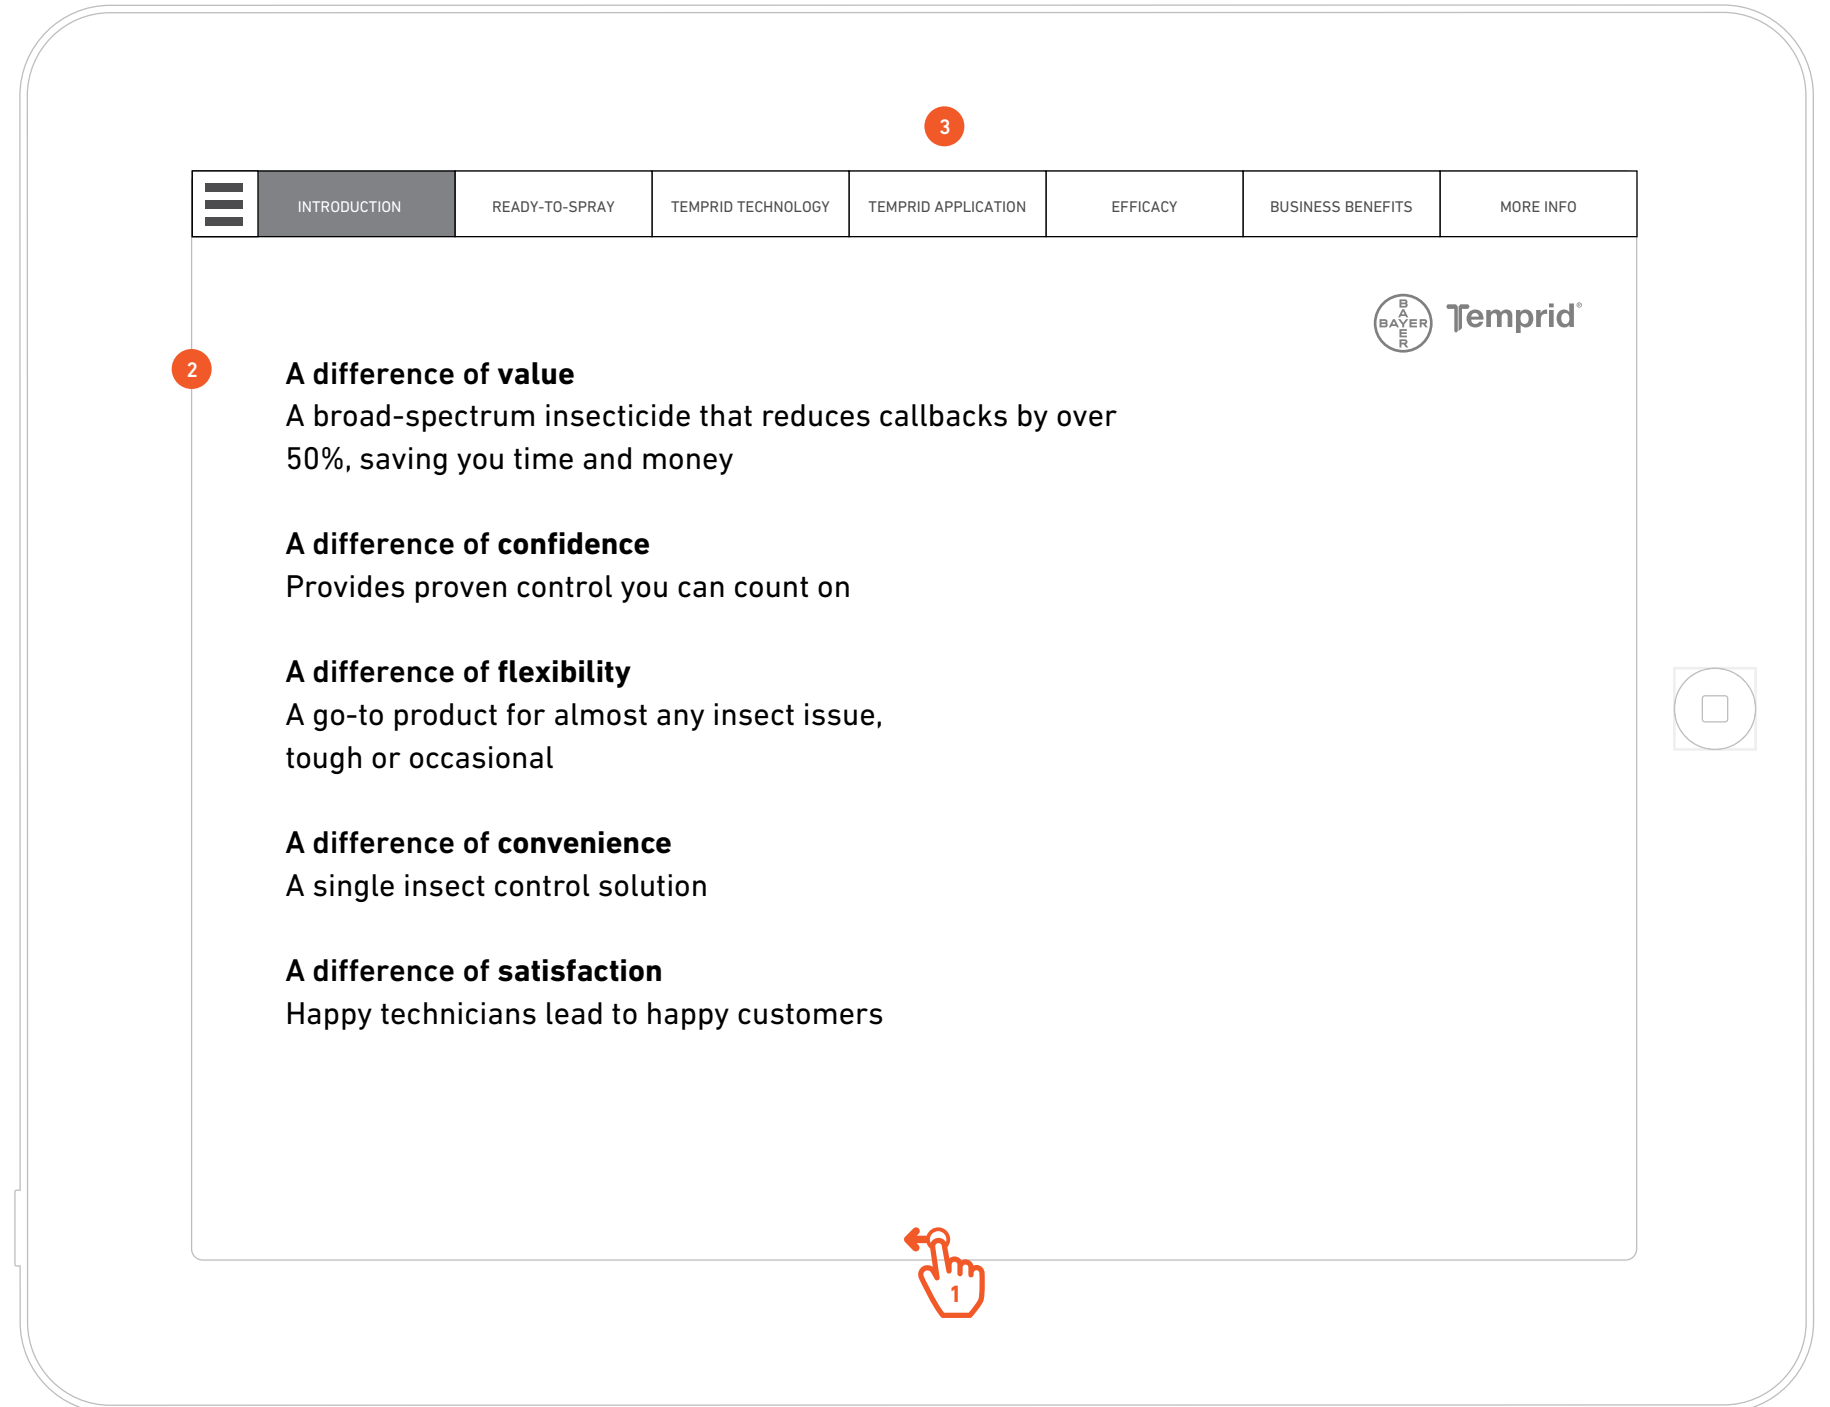

USER FLOW

5.0 Business Benefits

USER FLOW

6.0 CRM - Email Capture

WIREFRAMES

0.0 Introduction

Funtionality

- 1 Swipe to continue to next screen.
- 2 Introduction will consist of an animation of screen content.
- 3 App navigation widget: Visible at all times and contains “breadcrumb” identification to provide users constant feedback of where they are within the app at all times.