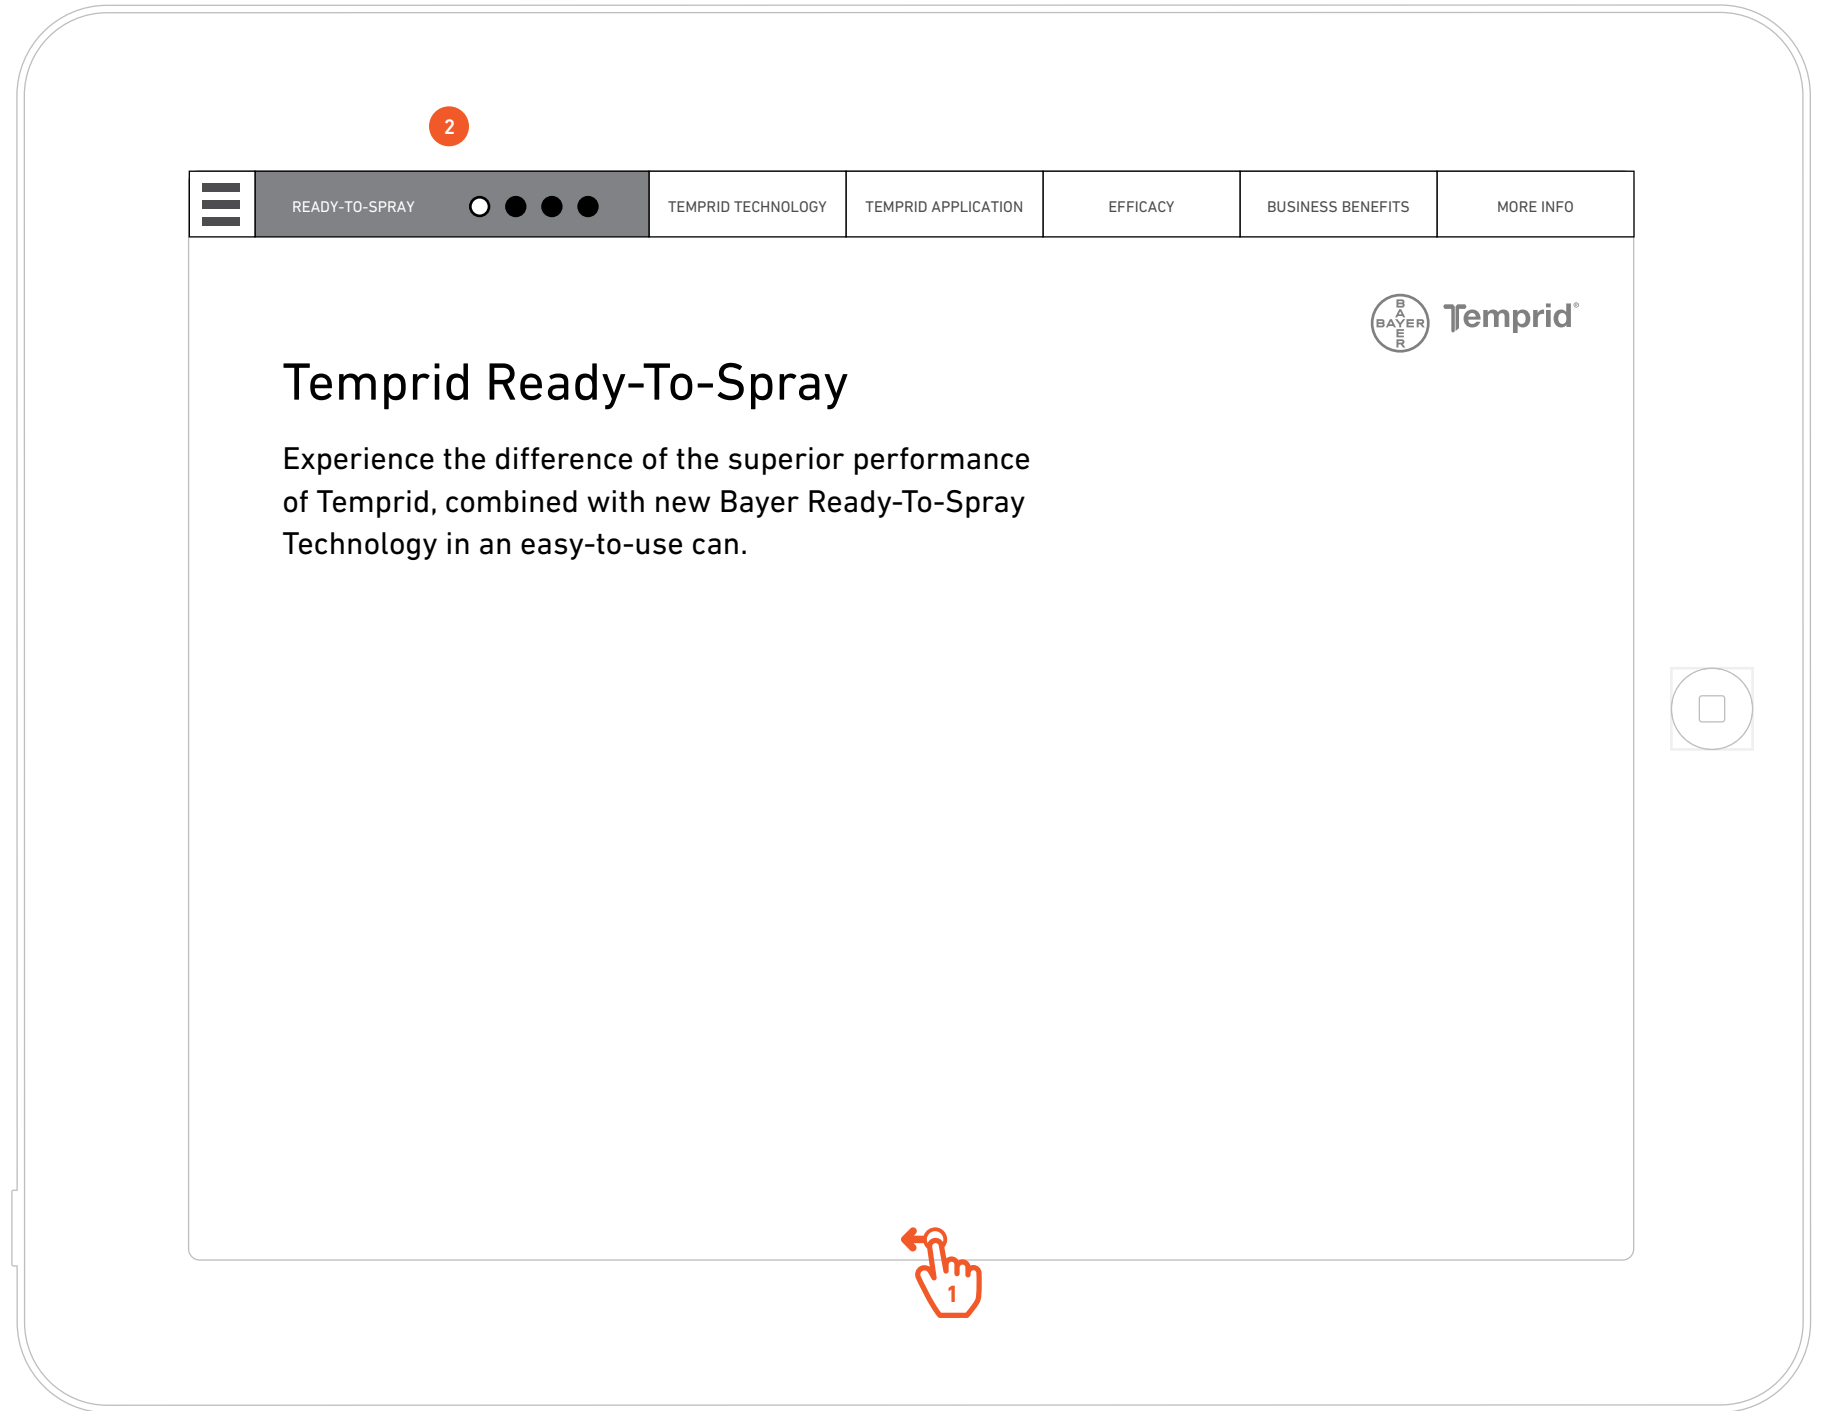

WIREFRAMES

0.0 Welcome Screen

Funtionality

- 1 Swipe to continue to next screen.

WIREFRAMES

1.0 Temprid Ready-To-Spray Difference

Funtionality

- 1 Swipe to continue to next screen.
- 2 Ready-To-Spay navigation element expanded to show number of screens and where the user is currently.

WIREFRAMES

1.1 Temprid Ready-To-Spray Technology

Functionality

- 1 Swipe to continue to next screen.
- 2 Swipe to return to previous screen.

WIREFRAMES

1.2 Temprid Ready-To-Spray
Versus Aerosol

Funtionality