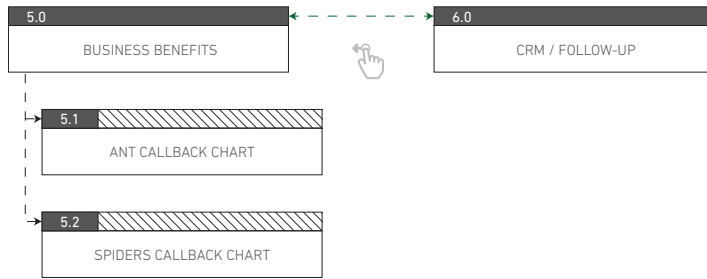

USER FLOW

1.0 Ready-To-Spray

USER FLOW

2.0 Temprid Technology

USER FLOW

3.0 Application

USER FLOW

4.0 Efficacy

USER FLOW

5.0 Business Benefits

USER FLOW

6.0 CRM - Email Capture

WIREFRAMES

0.0 Introduction

Funtionality

- 1 Swipe to continue to next screen.
- 2 Introduction will consist of an animation of screen content.
- 3 App navigation widget: Visible at all times and contains “breadcrumb” identification to provide users constant feedback of where they are within the app at all times.