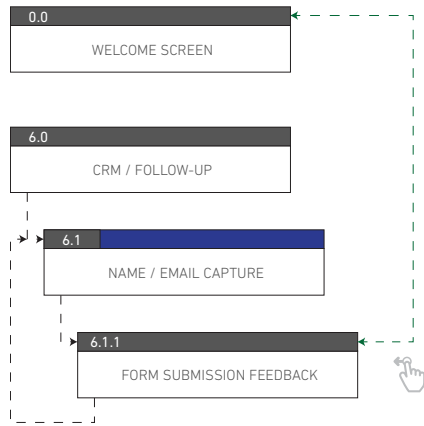

USER FLOW

1.0 Ready-To-Spray

USER FLOW

2.0 Temprid Technology

USER FLOW

3.0 Application

USER FLOW

4.0 Efficacy

USER FLOW

5.0 Business Benefits

USER FLOW

6.0 CRM - Email Capture

WIREFRAMES

0.0 Introduction

Funtionality

- 1 Swipe to continue to next screen.
- 2 Introduction will consist of an animation of screen content.
- 3 App navigation widget: Visible at all times and contains “breadcrumb” identification to provide users constant feedback of where they are within the app at all times.

WIREFRAMES

0.0 Welcome Screen

Funtionality

- 1 Swipe to continue to next screen.

WIREFRAMES

1.0 Temprid Ready-To-Spray Difference

Funtionality

- 1 Swipe to continue to next screen.
- 2 Ready-To-Spay navigation element expanded to show number of screens and where the user is currently.