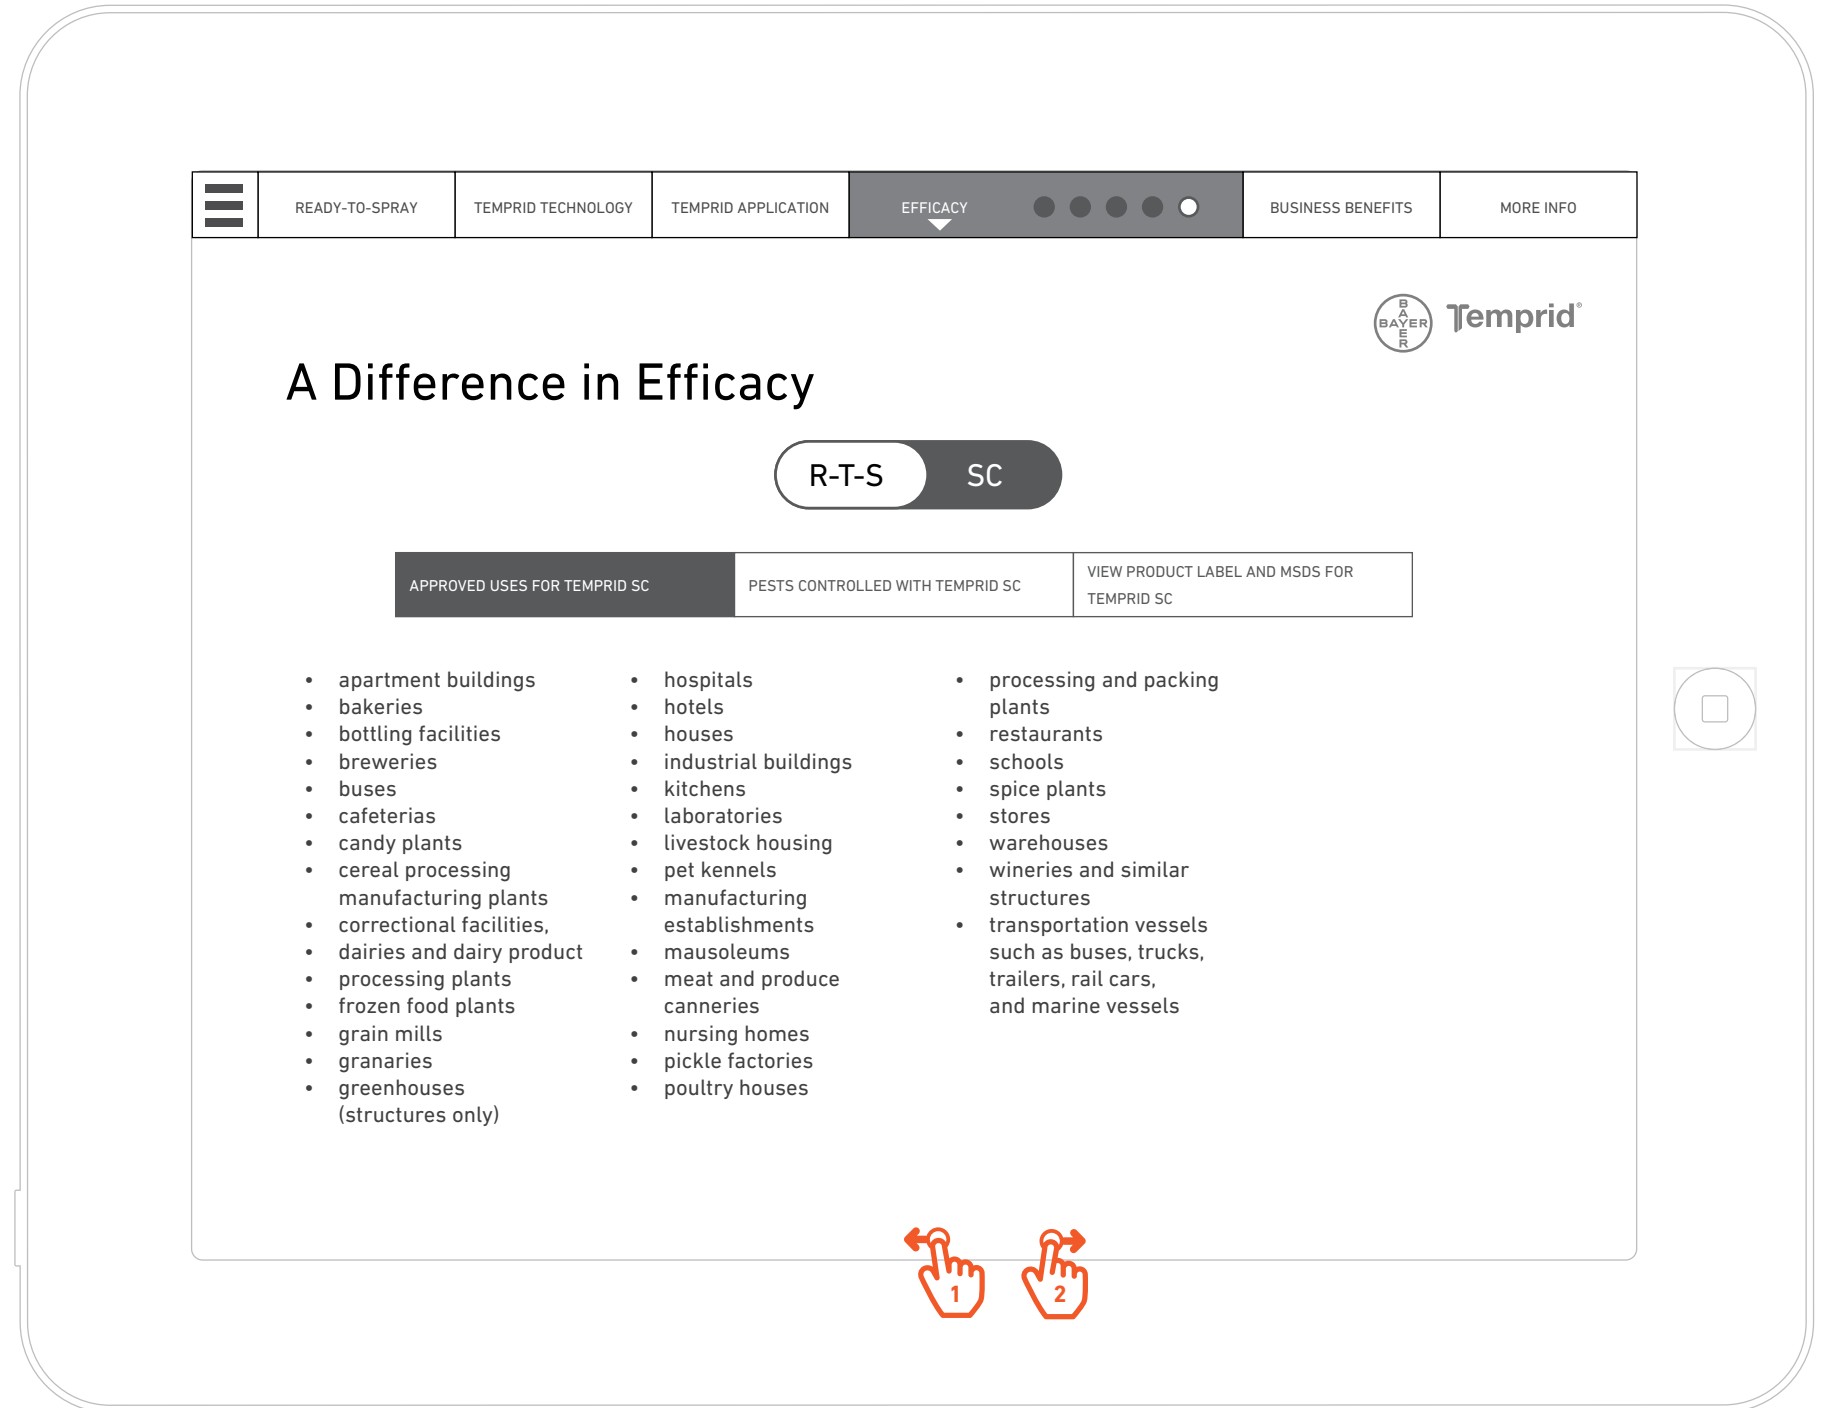

WIREFRAMES

4.4.2.1 Approved Uses for Temprid SC

Funtionality

1. 1 Swipe to continue to next screen.
2. 2 Swipe to return to 4.3 Fleas and Ticks.