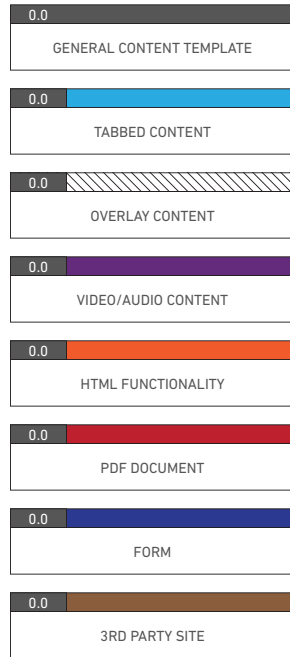

Temprid®

TEMPRID iPad APPLICATION

UXP/UI Development

April 24, 2014

*grow
here*

Document Guide

USER FLOW

Content Scenerios

USER FLOW

1.0 Ready-To-Spray

USER FLOW

2.0 Temprid Technology

USER FLOW

3.0 Application

USER FLOW

4.0 Efficacy