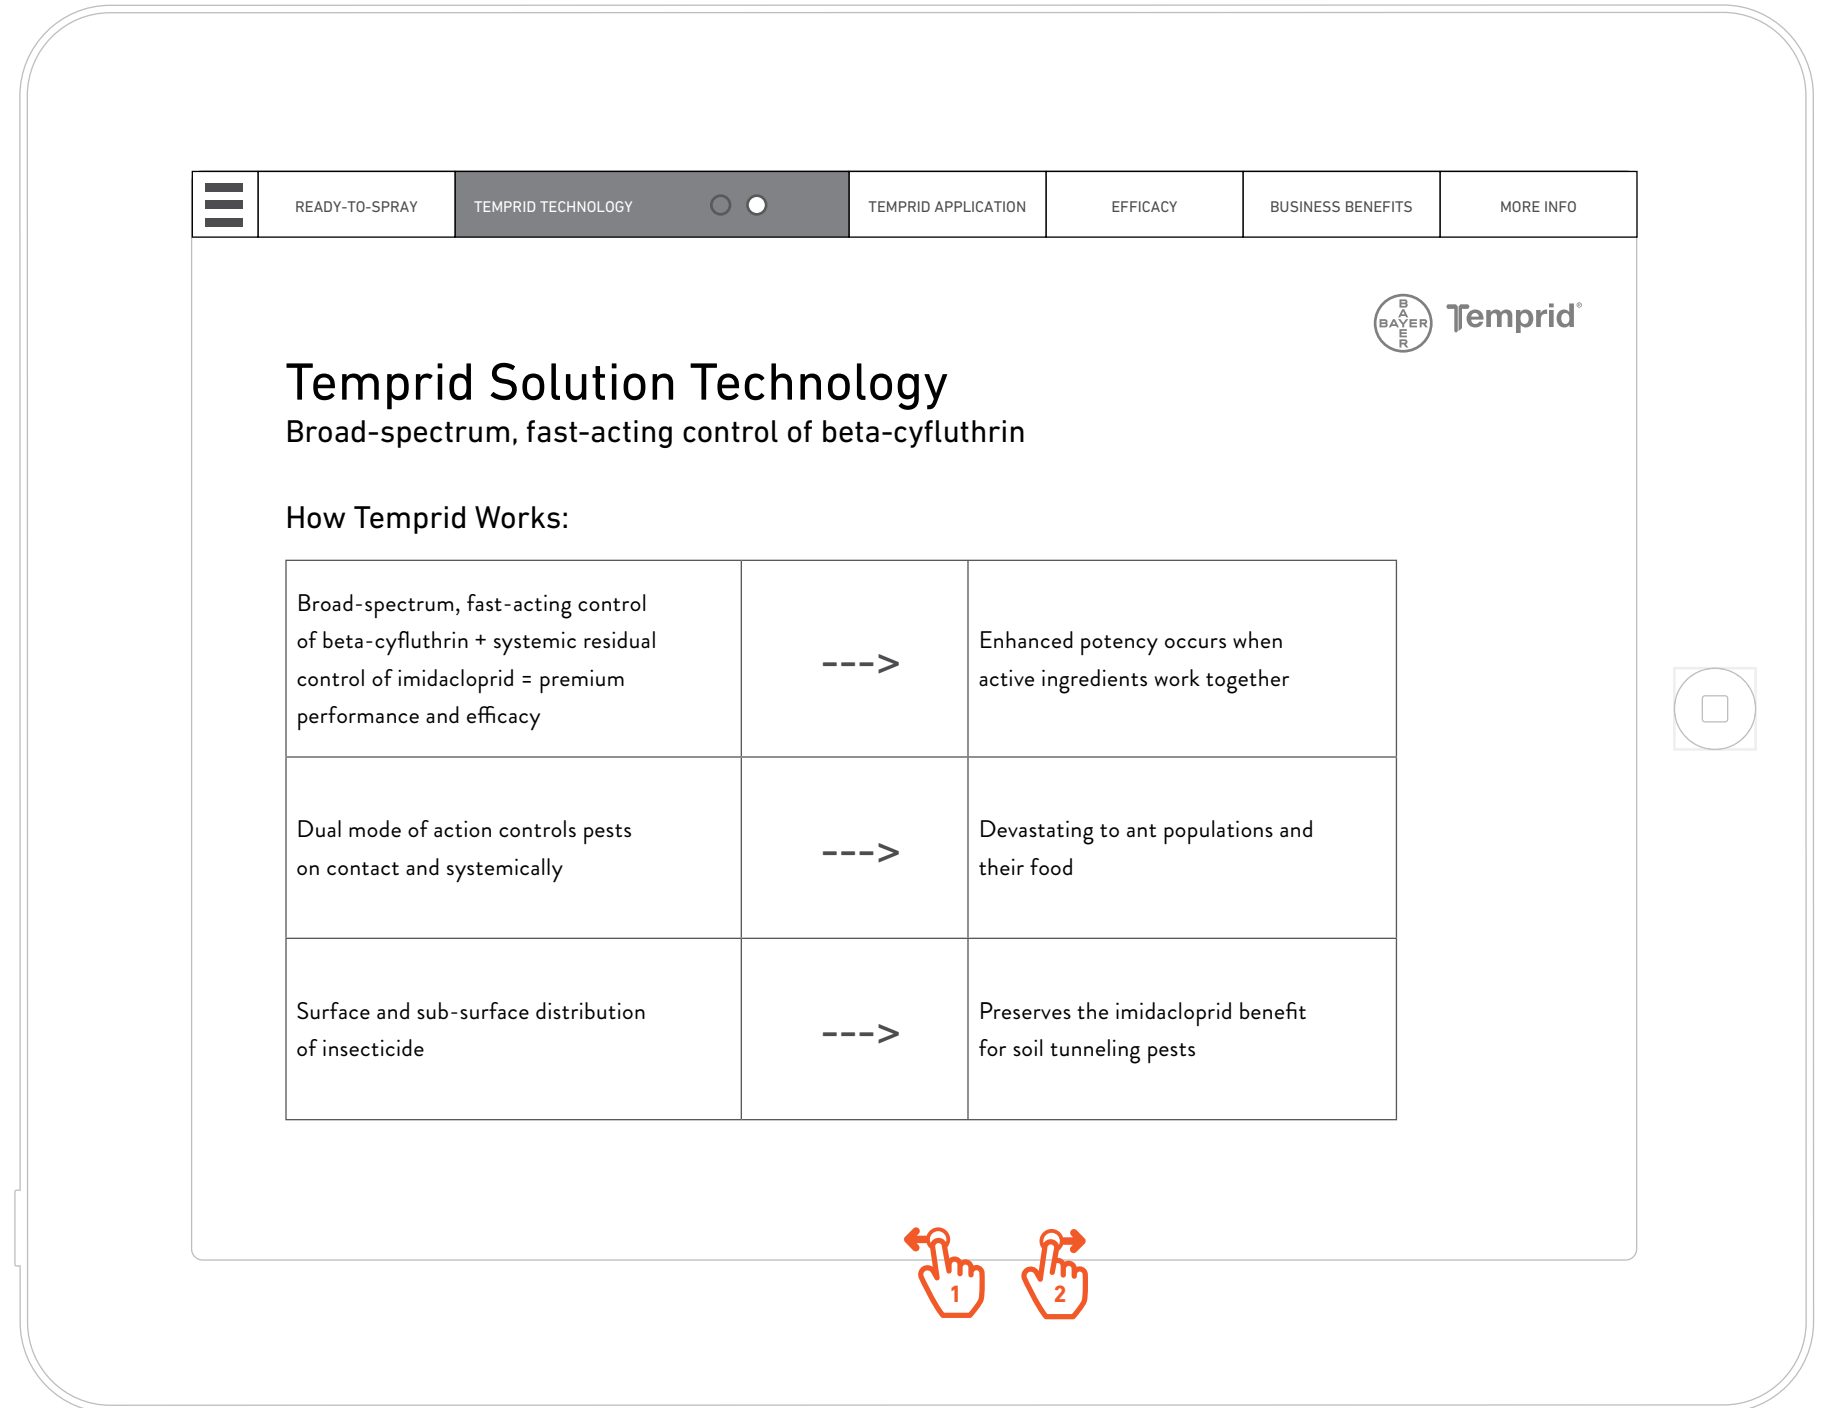

WIREFRAMES

1.1 Temprid Ready-To-Spray Technology

Functionality

- 1 Swipe to continue to next screen.
- 2 Swipe to return to previous screen.

WIREFRAMES

1.2 Temprid Ready-To-Spray
Versus Aerosol

Funtionality

WIREFRAMES

2.0 Temprid Solution Technology

Funtionality

- 1 Swipe to continue to next screen.
- 2 Swipe to return to previous screen.

Creative Direction

Creative to redevelop graphic below:

(Demonstrated at molecular level by electrophysiological measurements on single neurons and extracellular recordings from intact nerve cord preparations. (Ebbingshaus-Kintscher et al.)

WIREFRAMES

2.1 Temprid Solution Technology How Temprid Works

Functionality

- 1 Swipe to continue to next screen.
- 2 Swipe to return to previous screen.

WIREFRAMES

3.0 Temprid Application

Funtionality

- 1 Swipe to continue to next screen.
- 2 Swipe to return to previous screen.
- 3 Tap: Launches a graphic overlay.