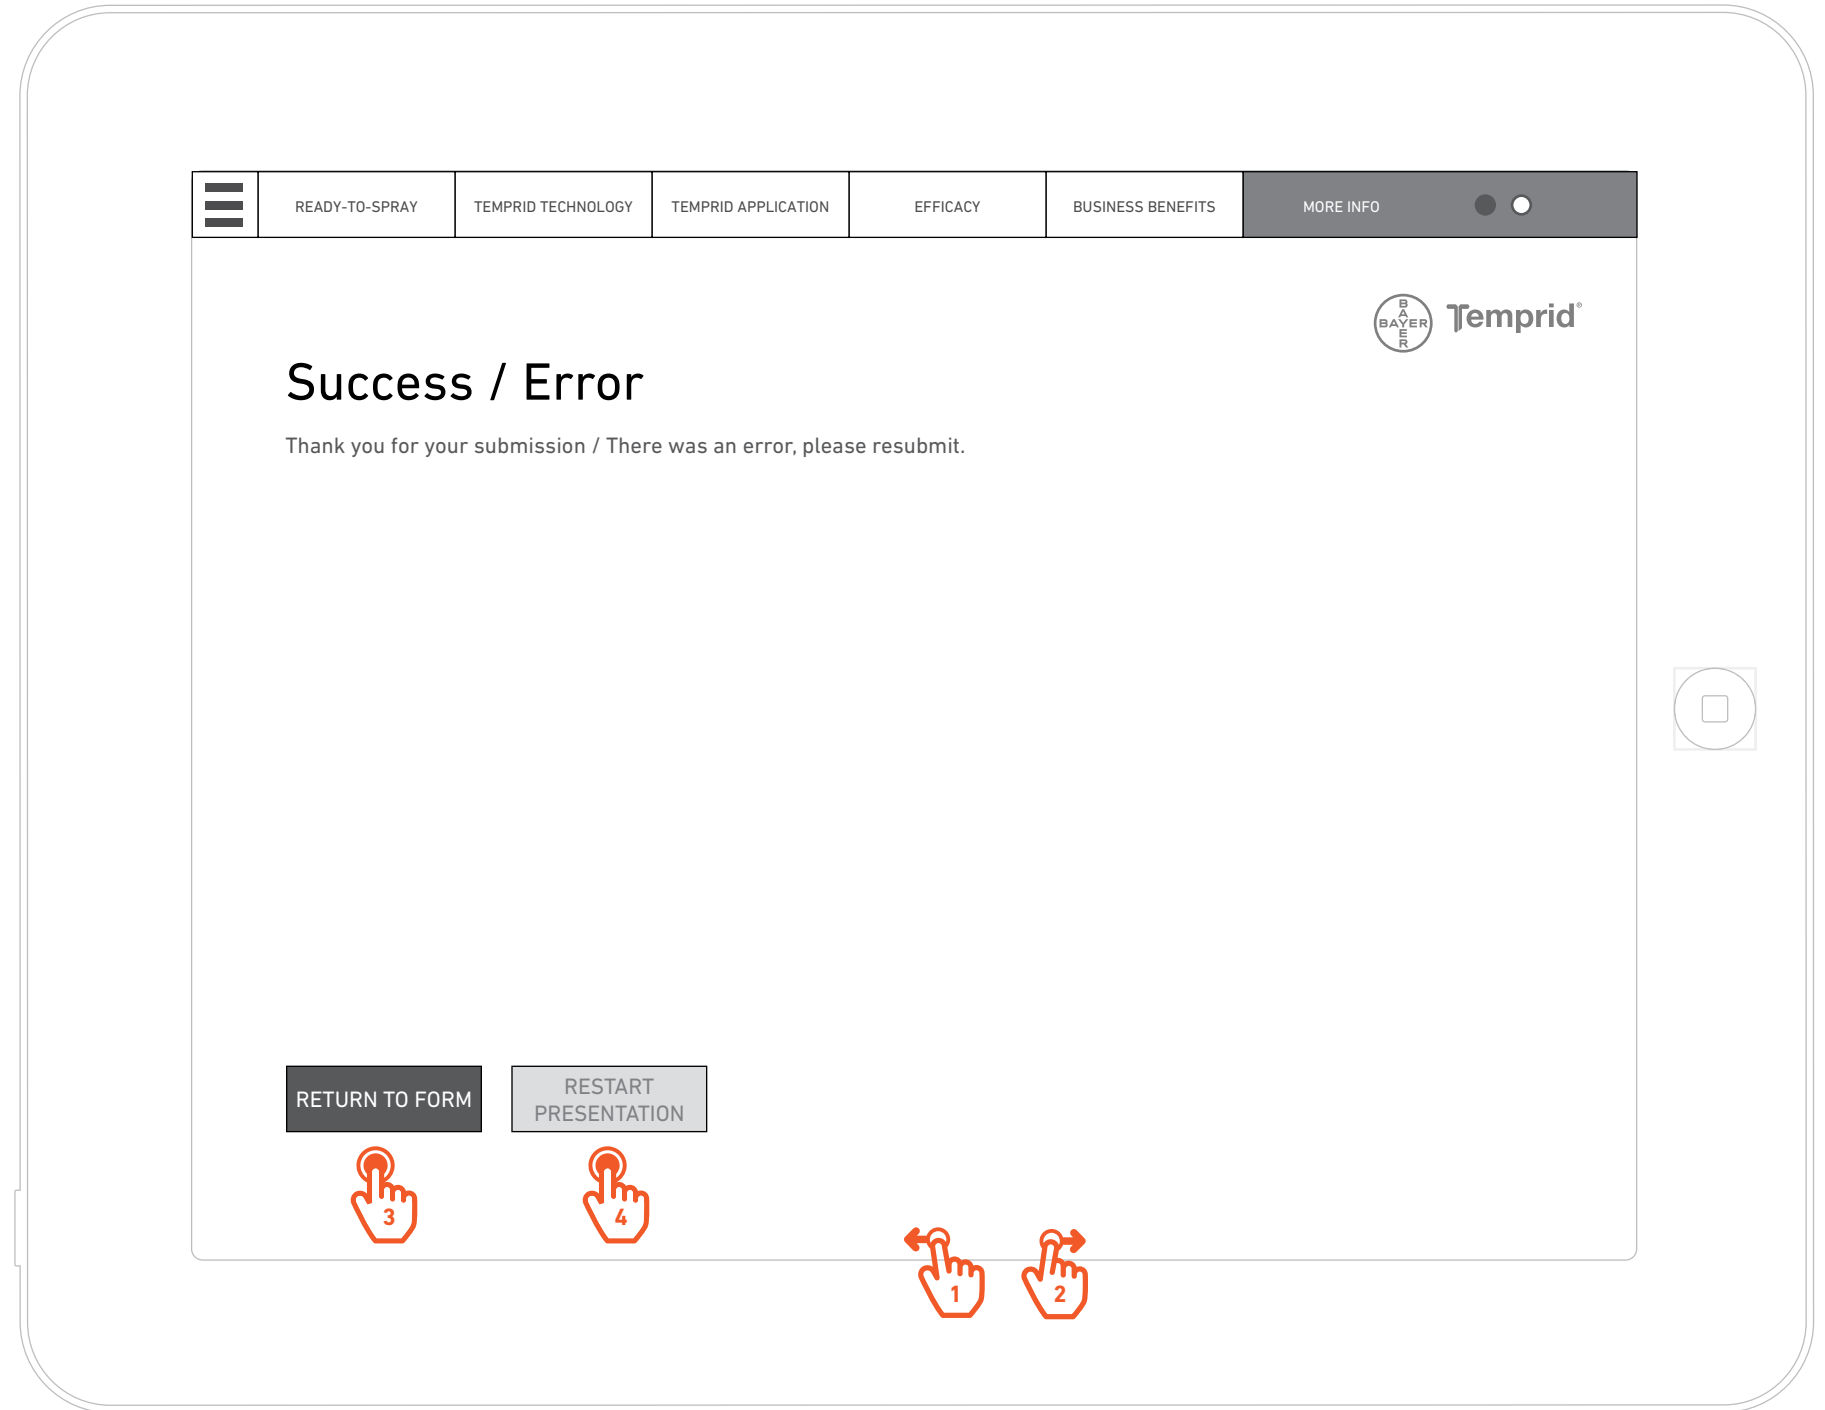

WIREFRAMES

5.0 Business Benefits Ant Callbacks Overlay

Funtionality

- 1 Tap to return to current slide.

WIREFRAMES

5.0.1 Business Benefits Spider Callbacks Overlay

Funtionality

- 1 Tap to return to current slide.

WIREFRAMES

6.0 Request More Information

Funtionality

- 1 Form submission is executed and user is presented feedback regarding the success or failure of the submission.

WIREFRAMES

6.1 Form Submission Feedback

Funtionality

- 1 Swipe to continue to the start of the presentation.
- 2
- 3 Returns user to a blank form to submit another profile.
- 4 Returns user to the start of the presentation.

WIREFRAMES

0.0 Menu