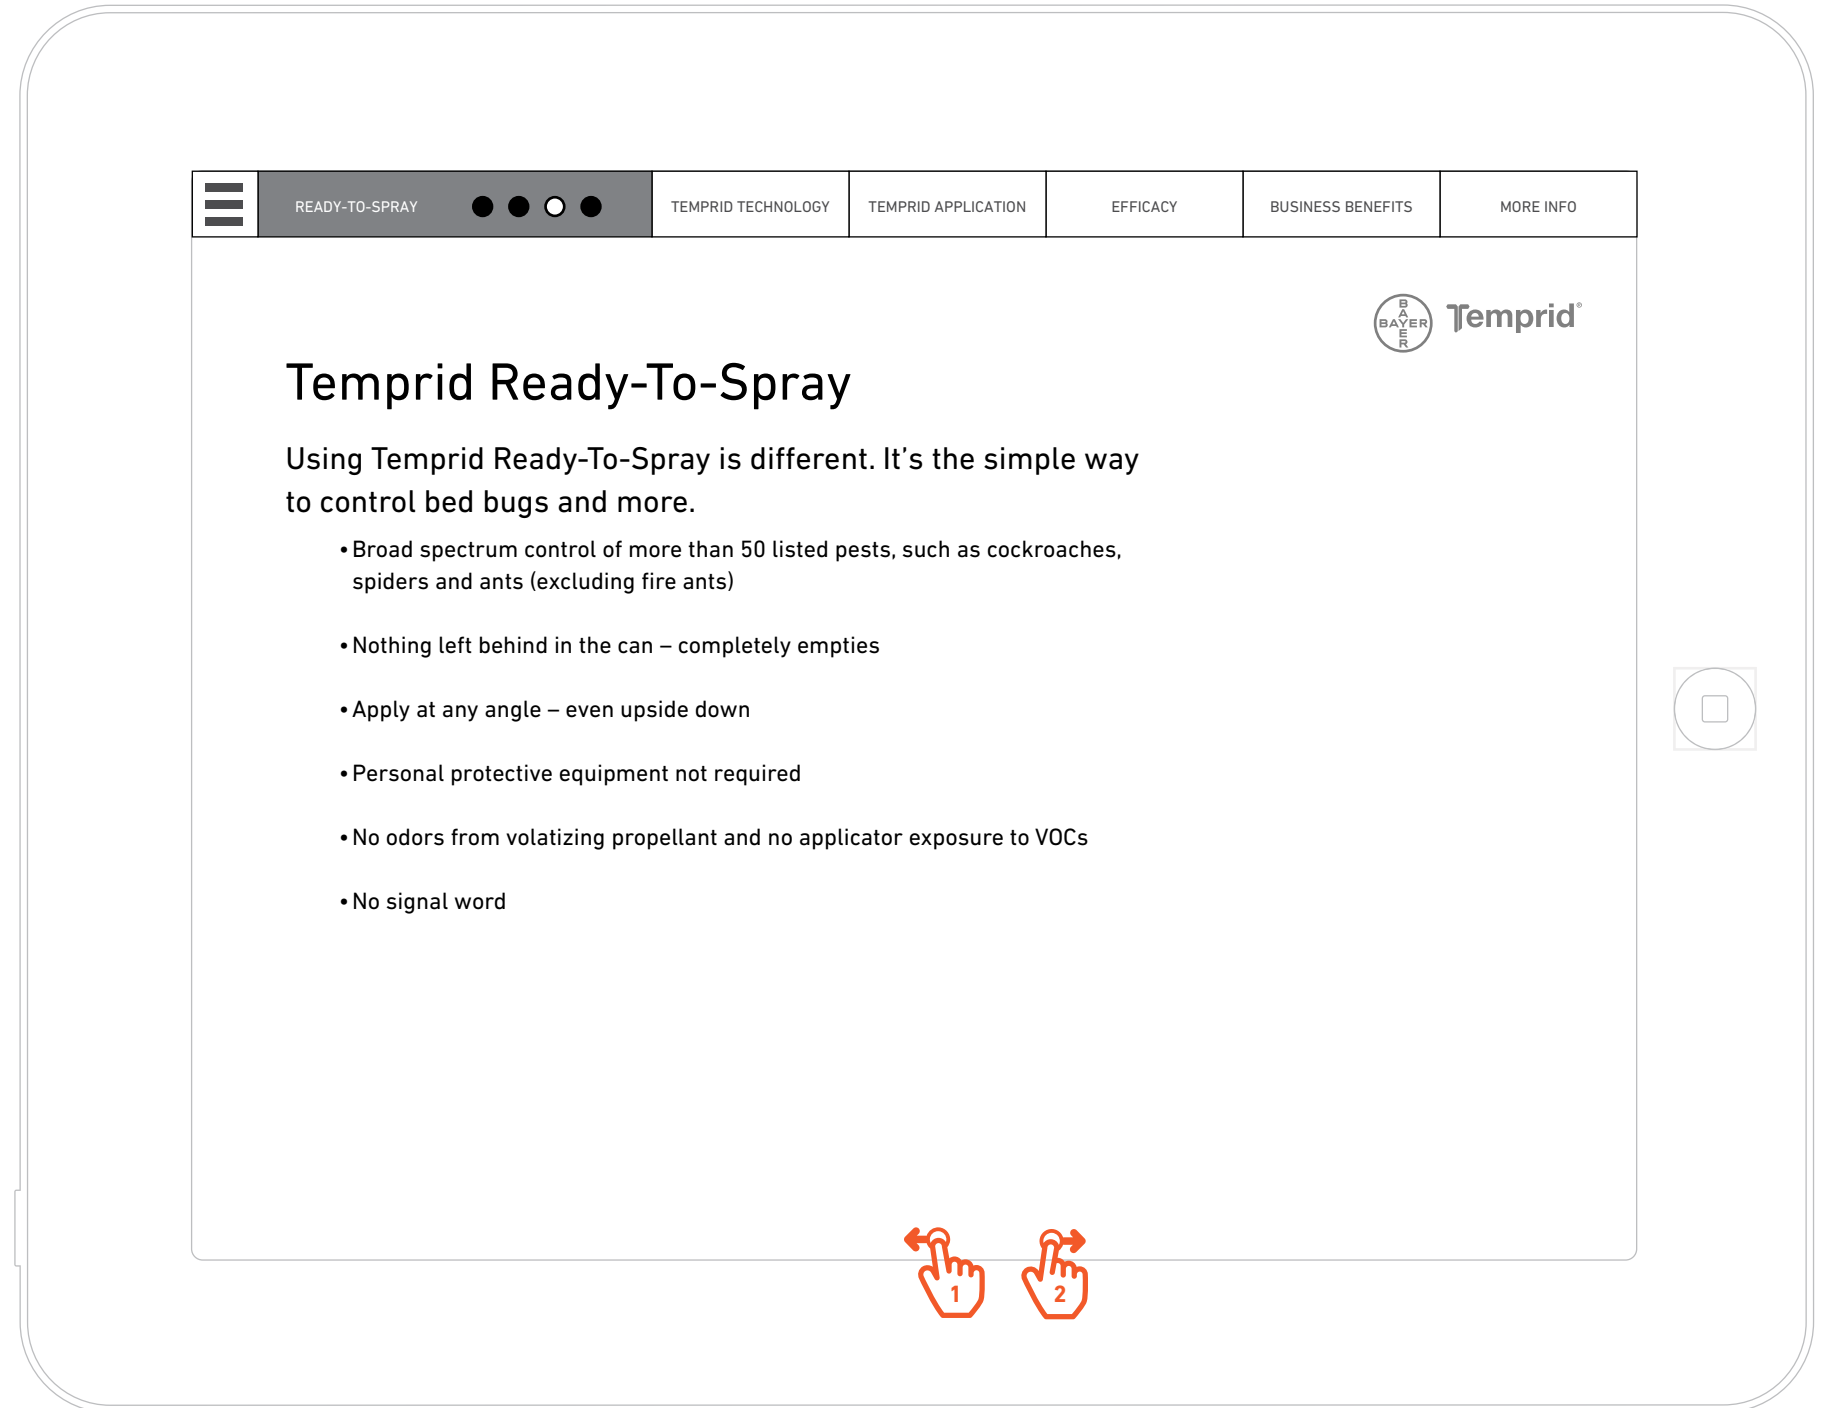

WIREFRAMES

1.2 Temprid Ready-To-Spray
Versus Aerosol

Funtionality

1. 1 Swipe to continue to next screen.
2. 2 Swipe to return to previous screen.