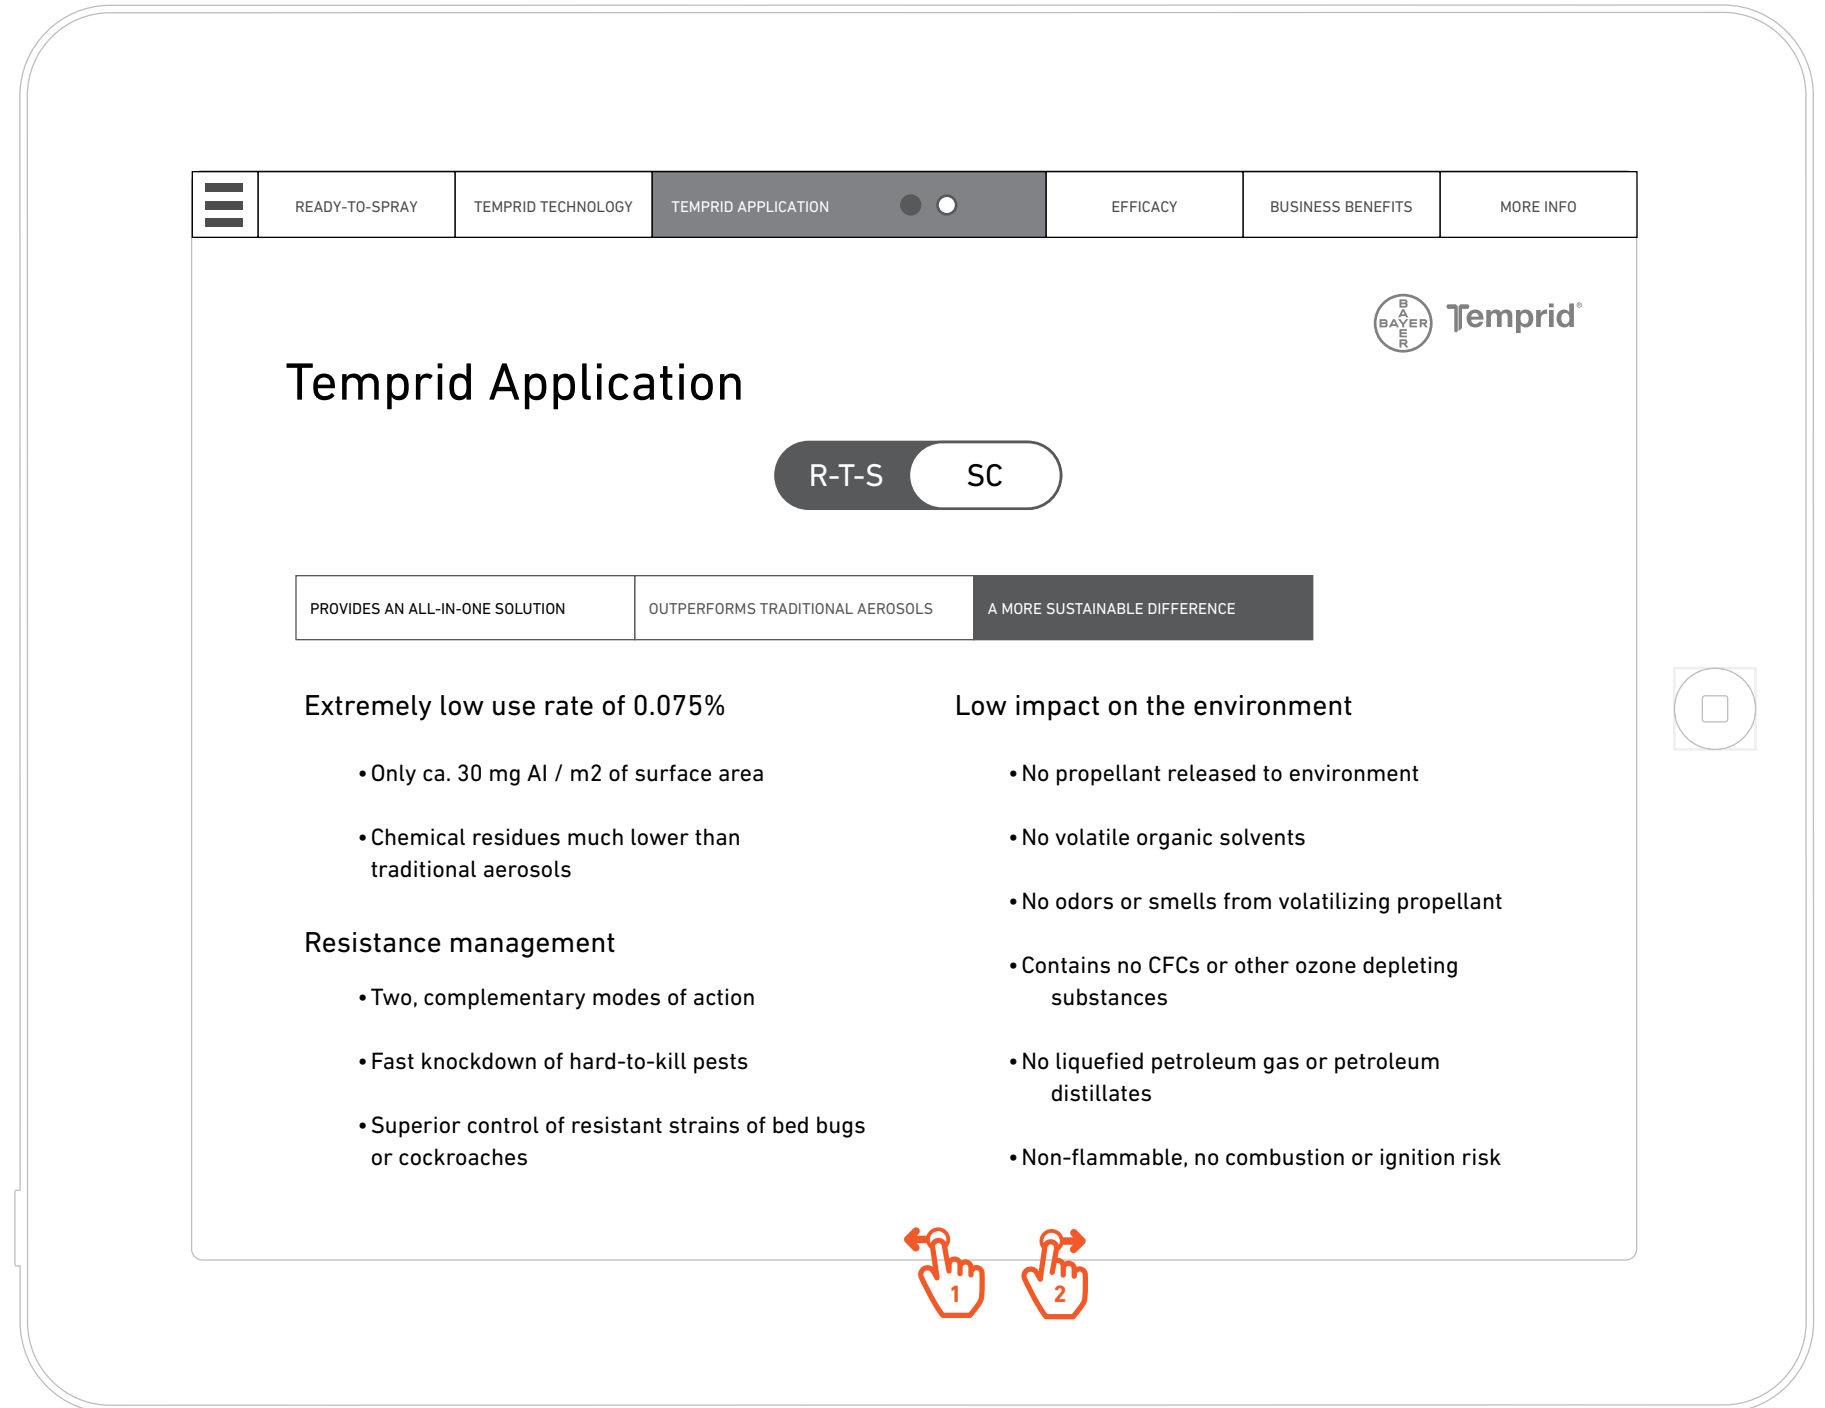

WIREFRAMES

3.0.1 Temprid Rate Card - Overlay

Funtionality

- 1 Tap on Close Button returns user to current screen.

WIREFRAMES

3.1.1.1 Temprid Ready-To-Spray/ Provides an All-in-One Solution

Funtionality

- 1 Swipe to continue to next screen.
- 2 Swipe to return to previous screen.
- 3 Toggle switch: Users can switch product views related to Temprid Application.
- 4 Benefit tabs: Users can view supporting content related to each benefit.

WIREFRAMES

3.1.1.2 Temprid Ready-To-Spray / Out Performs Traditional Aerosols

Funtionality

- 1 Swipe to continue to next screen.
- 2 Swipe to return to previous screen.

WIREFRAMES

3.1.1.3 Temprid Ready-To-Spray / Serves as the More Sustainable Choice

Functionality

- 1 Swipe to continue to next screen.
- 2 Swipe to return to previous screen.

WIREFRAMES

3.1.2.1 Temprid SC / Flexible Label Allows Unsurpassed Control

Funtionality

- 1 Swipe to continue to next screen.
- 2 Swipe to return to previous screen.