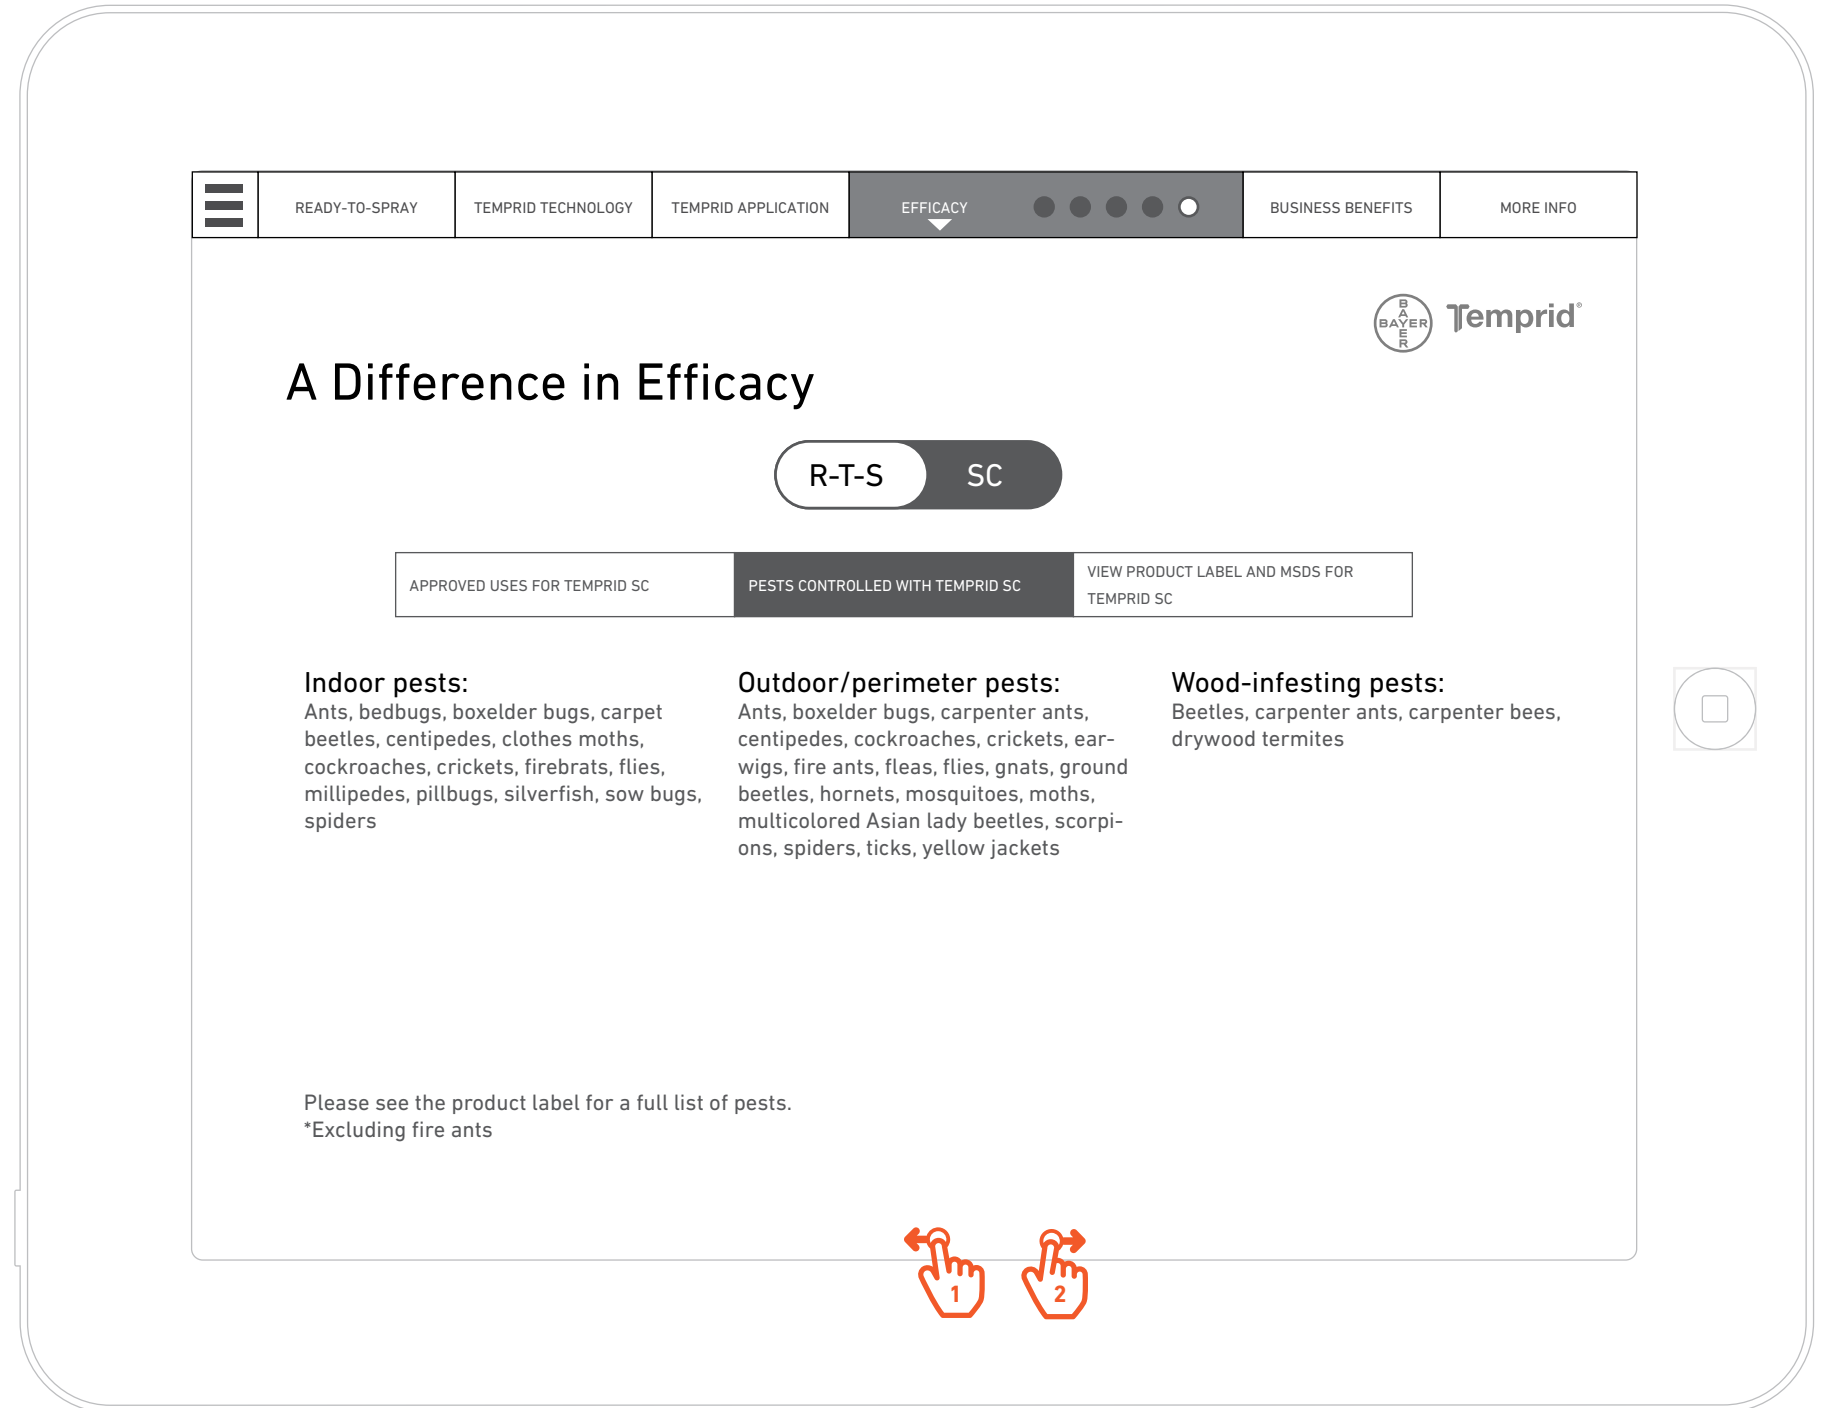

Funtionality

- 1 Swipe to continue to next screen.
- 2 Swipe to return to 4.3 Fleas and Ticks.

WIREFRAMES

4.4.2.2 Pests controlled With Temprid SC

Funtionality

- 1 Swipe to continue to next screen.
- 2 Swipe to return to 4.3 Fleas and Ticks.