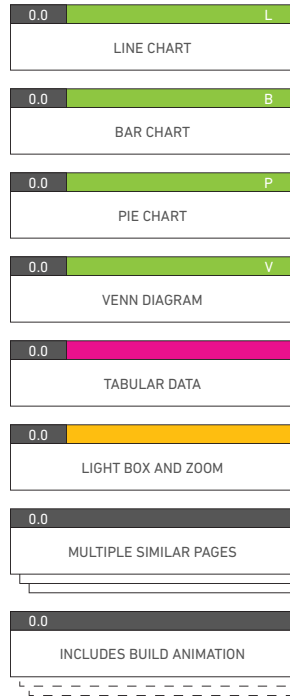

Document Guide