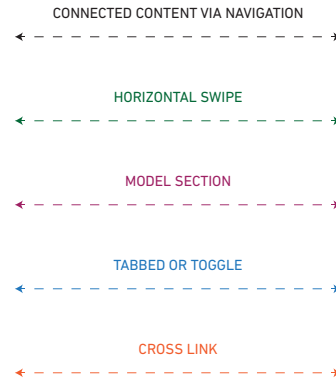

Document Guide