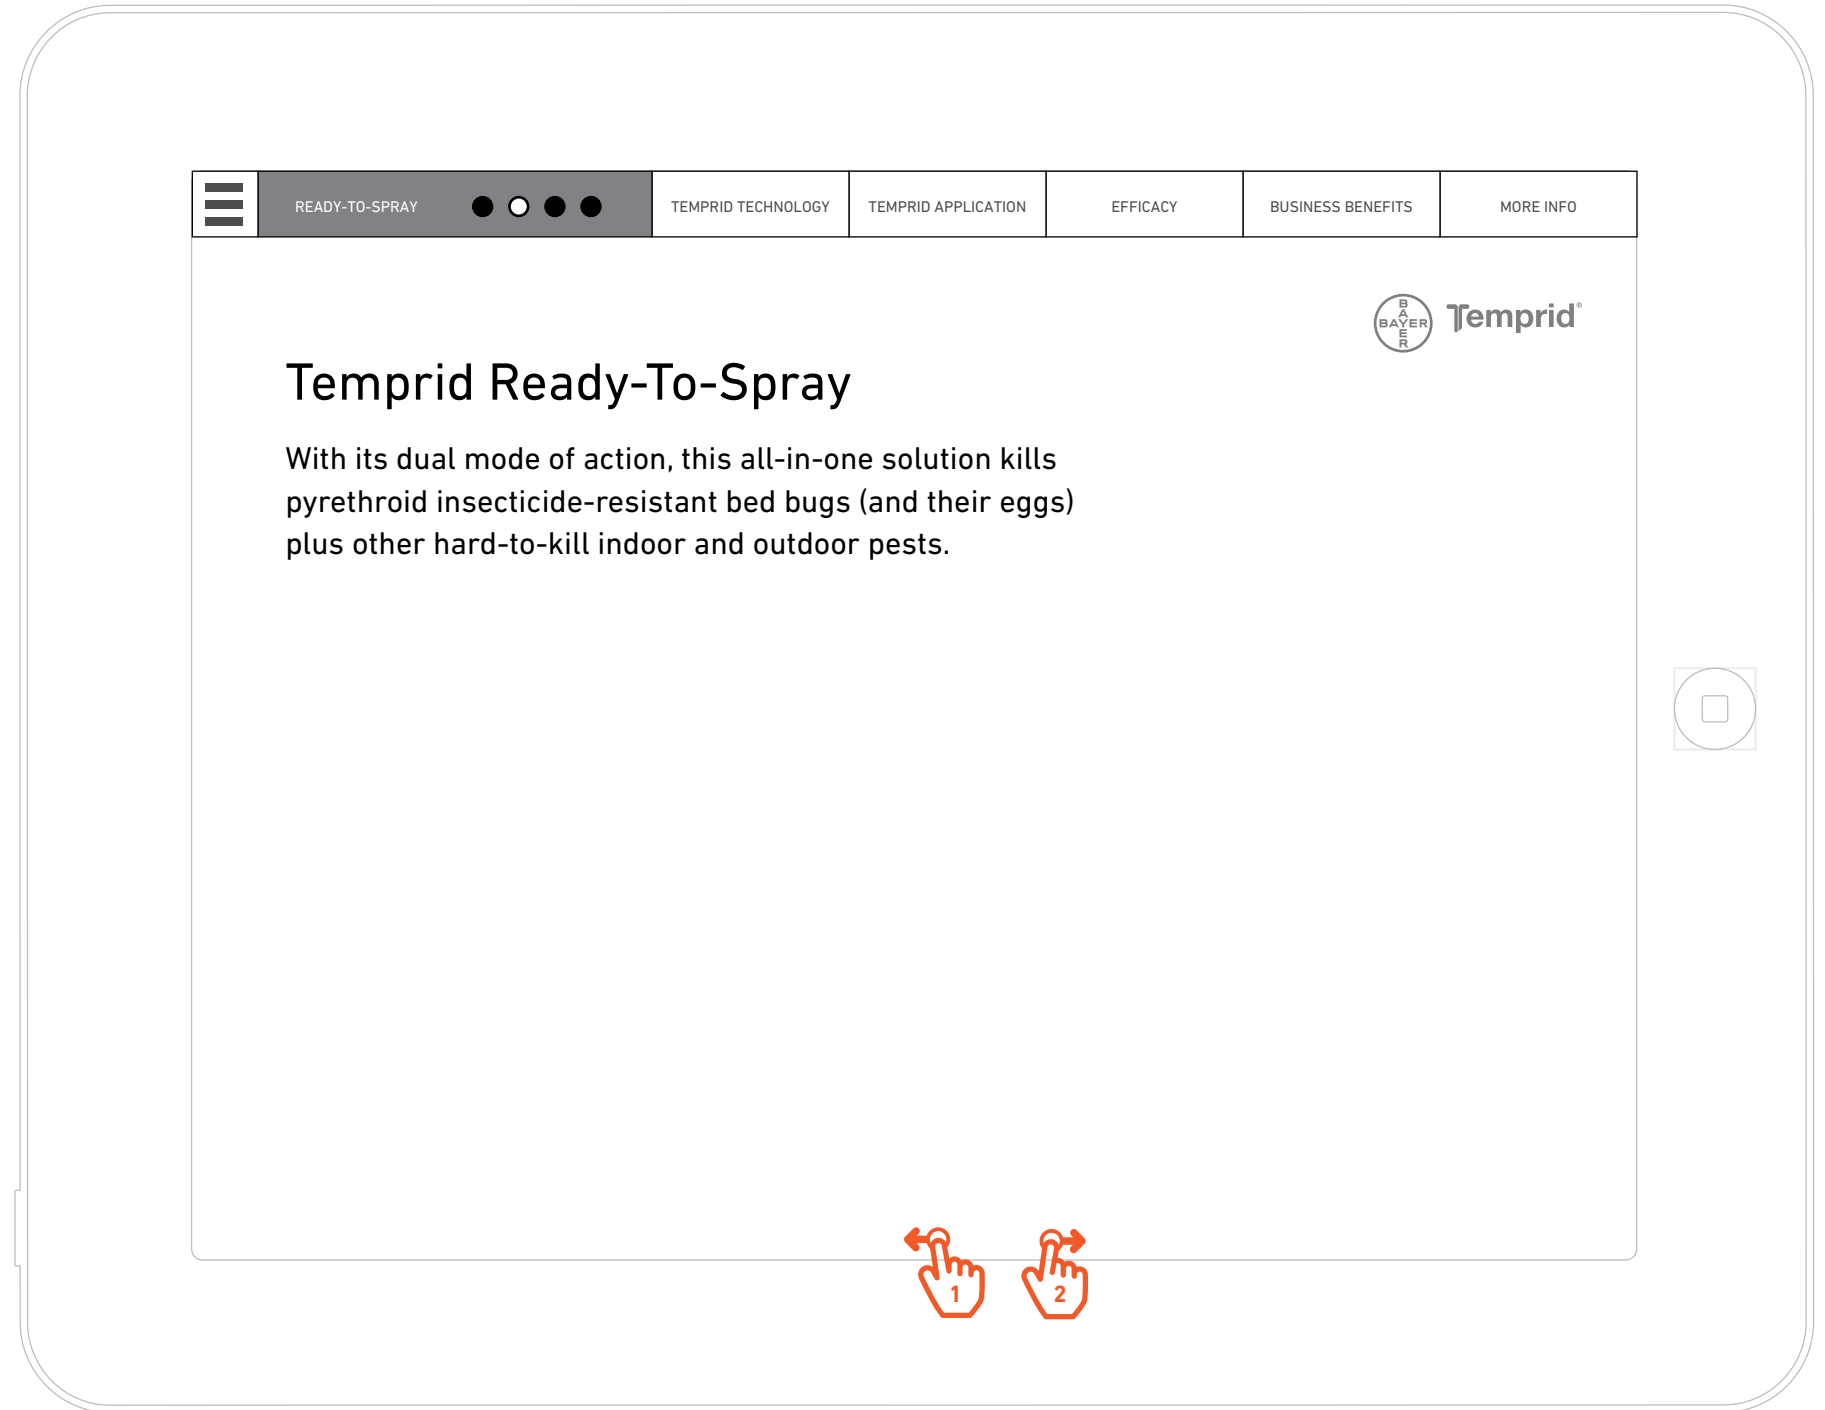

WIREFRAMES

0.0 Welcome Screen

Funtionality

- 1 Swipe to continue to next screen.

WIREFRAMES

1.0 Temprid Ready-To-Spray Difference

Funtionality

- 1 Swipe to continue to next screen.
- 2 Ready-To-Spay navigation element expanded to show number of screens and where the user is currently.

WIREFRAMES

1.1 Temprid Ready-To-Spray Technology

Functionality

- 1 Swipe to continue to next screen.
- 2 Swipe to return to previous screen.

WIREFRAMES

1.2 Temprid Ready-To-Spray
Versus Aerosol

Funtionality