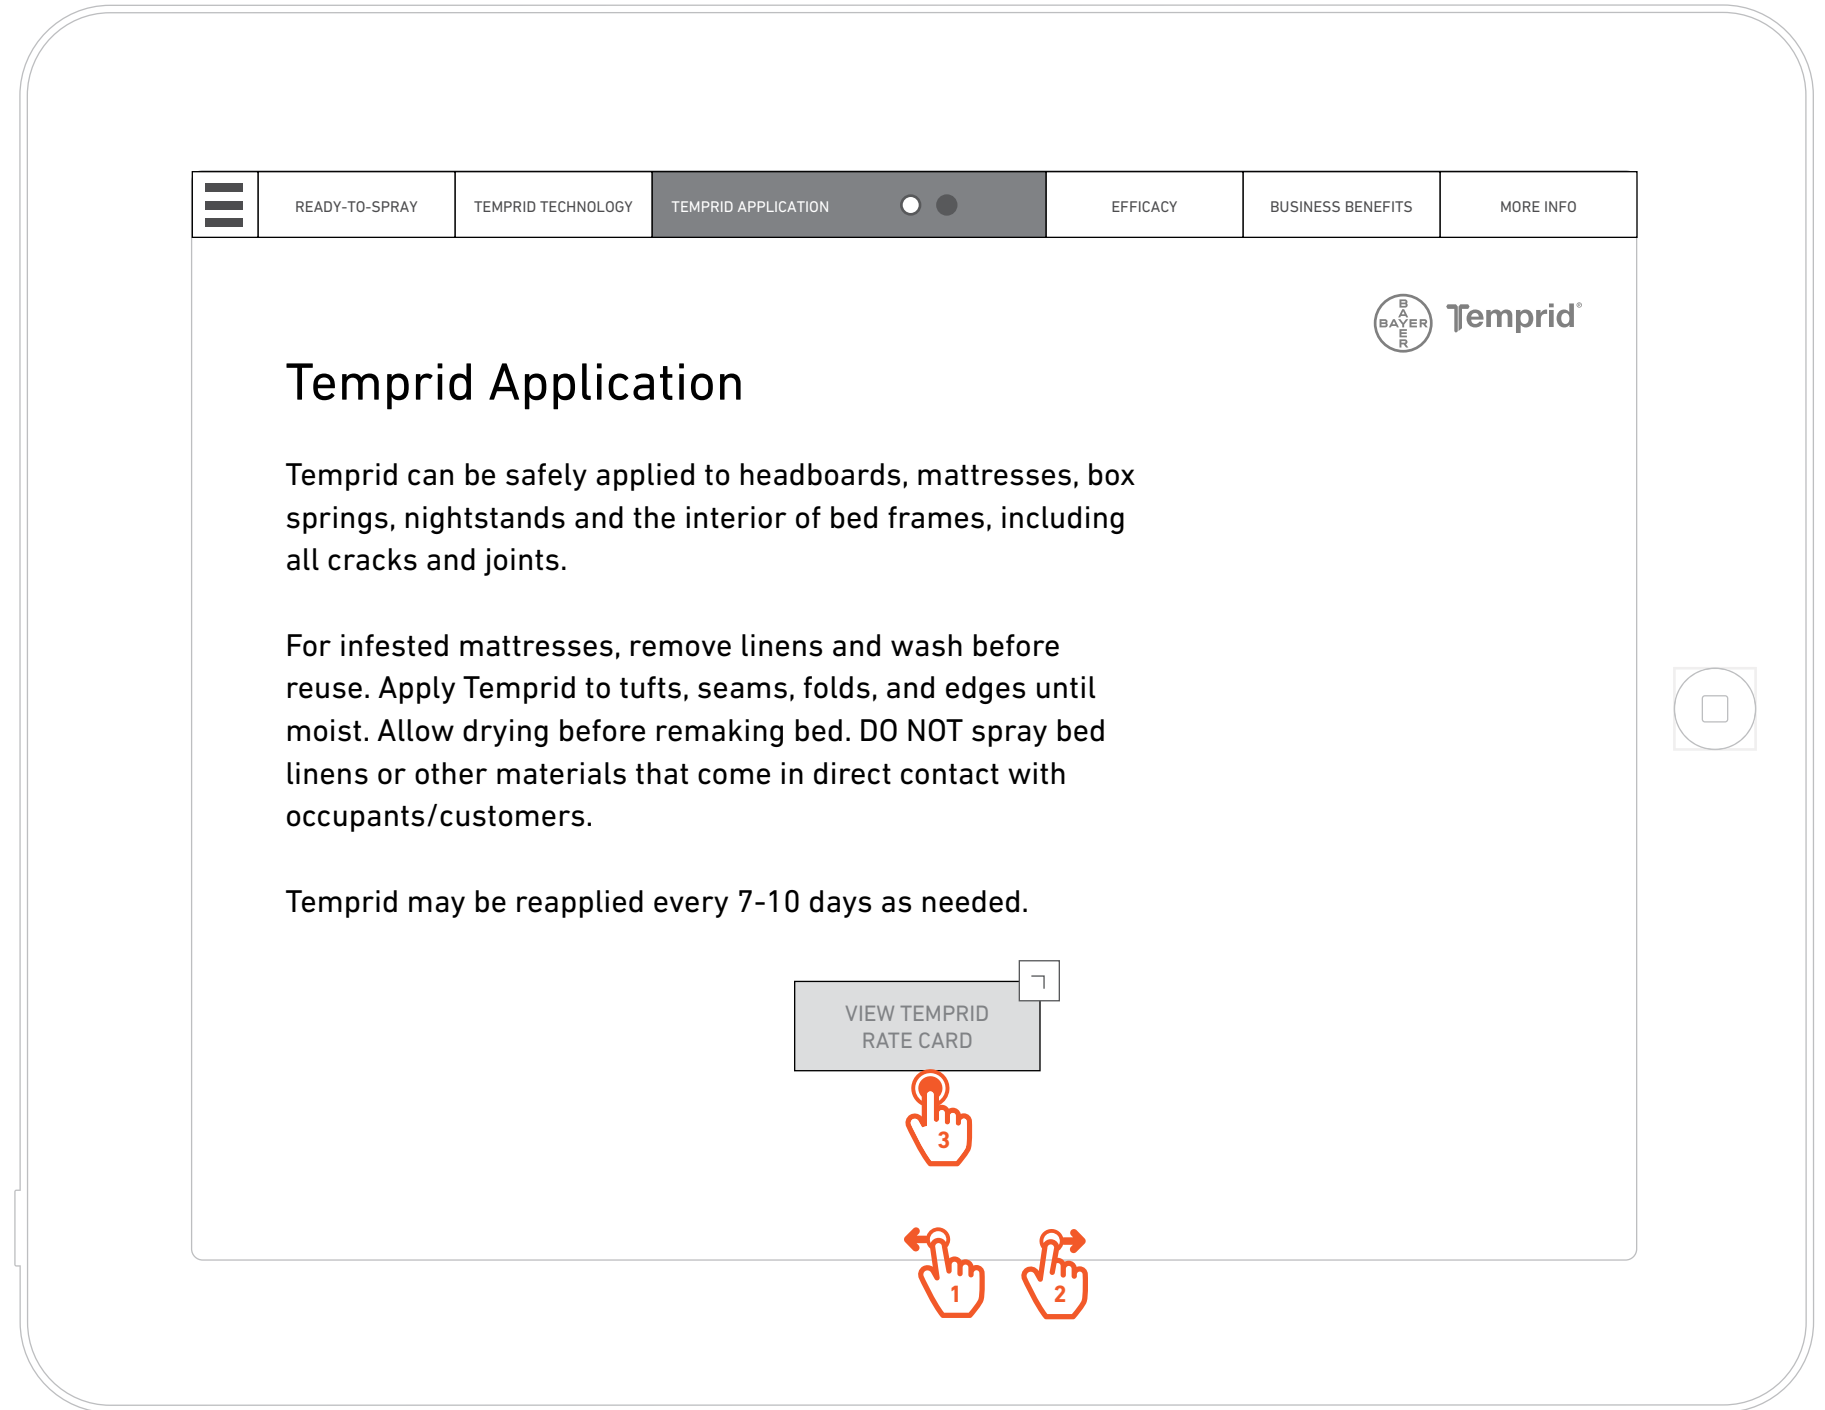

WIREFRAMES

2.1 Temprid Solution Technology How Temprid Works

Functionality

- 1 Swipe to continue to next screen.
- 2 Swipe to return to previous screen.

WIREFRAMES

3.0 Temprid Application

Funtionality

- 1 Swipe to continue to next screen.
- 2 Swipe to return to previous screen.
- 3 Tap: Launches a graphic overlay.

WIREFRAMES

3.0.1 Temprid Rate Card - Overlay

Funtionality

- 1 Tap on Close Button returns user to current screen.

WIREFRAMES

3.1.1.1 Temprid Ready-To-Spray/ Provides an All-in-One Solution

Funtionality

- 1 Swipe to continue to next screen.
- 2 Swipe to return to previous screen.
- 3 Toggle switch: Users can switch product views related to Temprid Application.
- 4 Benefit tabs: Users can view supporting content related to each benefit.