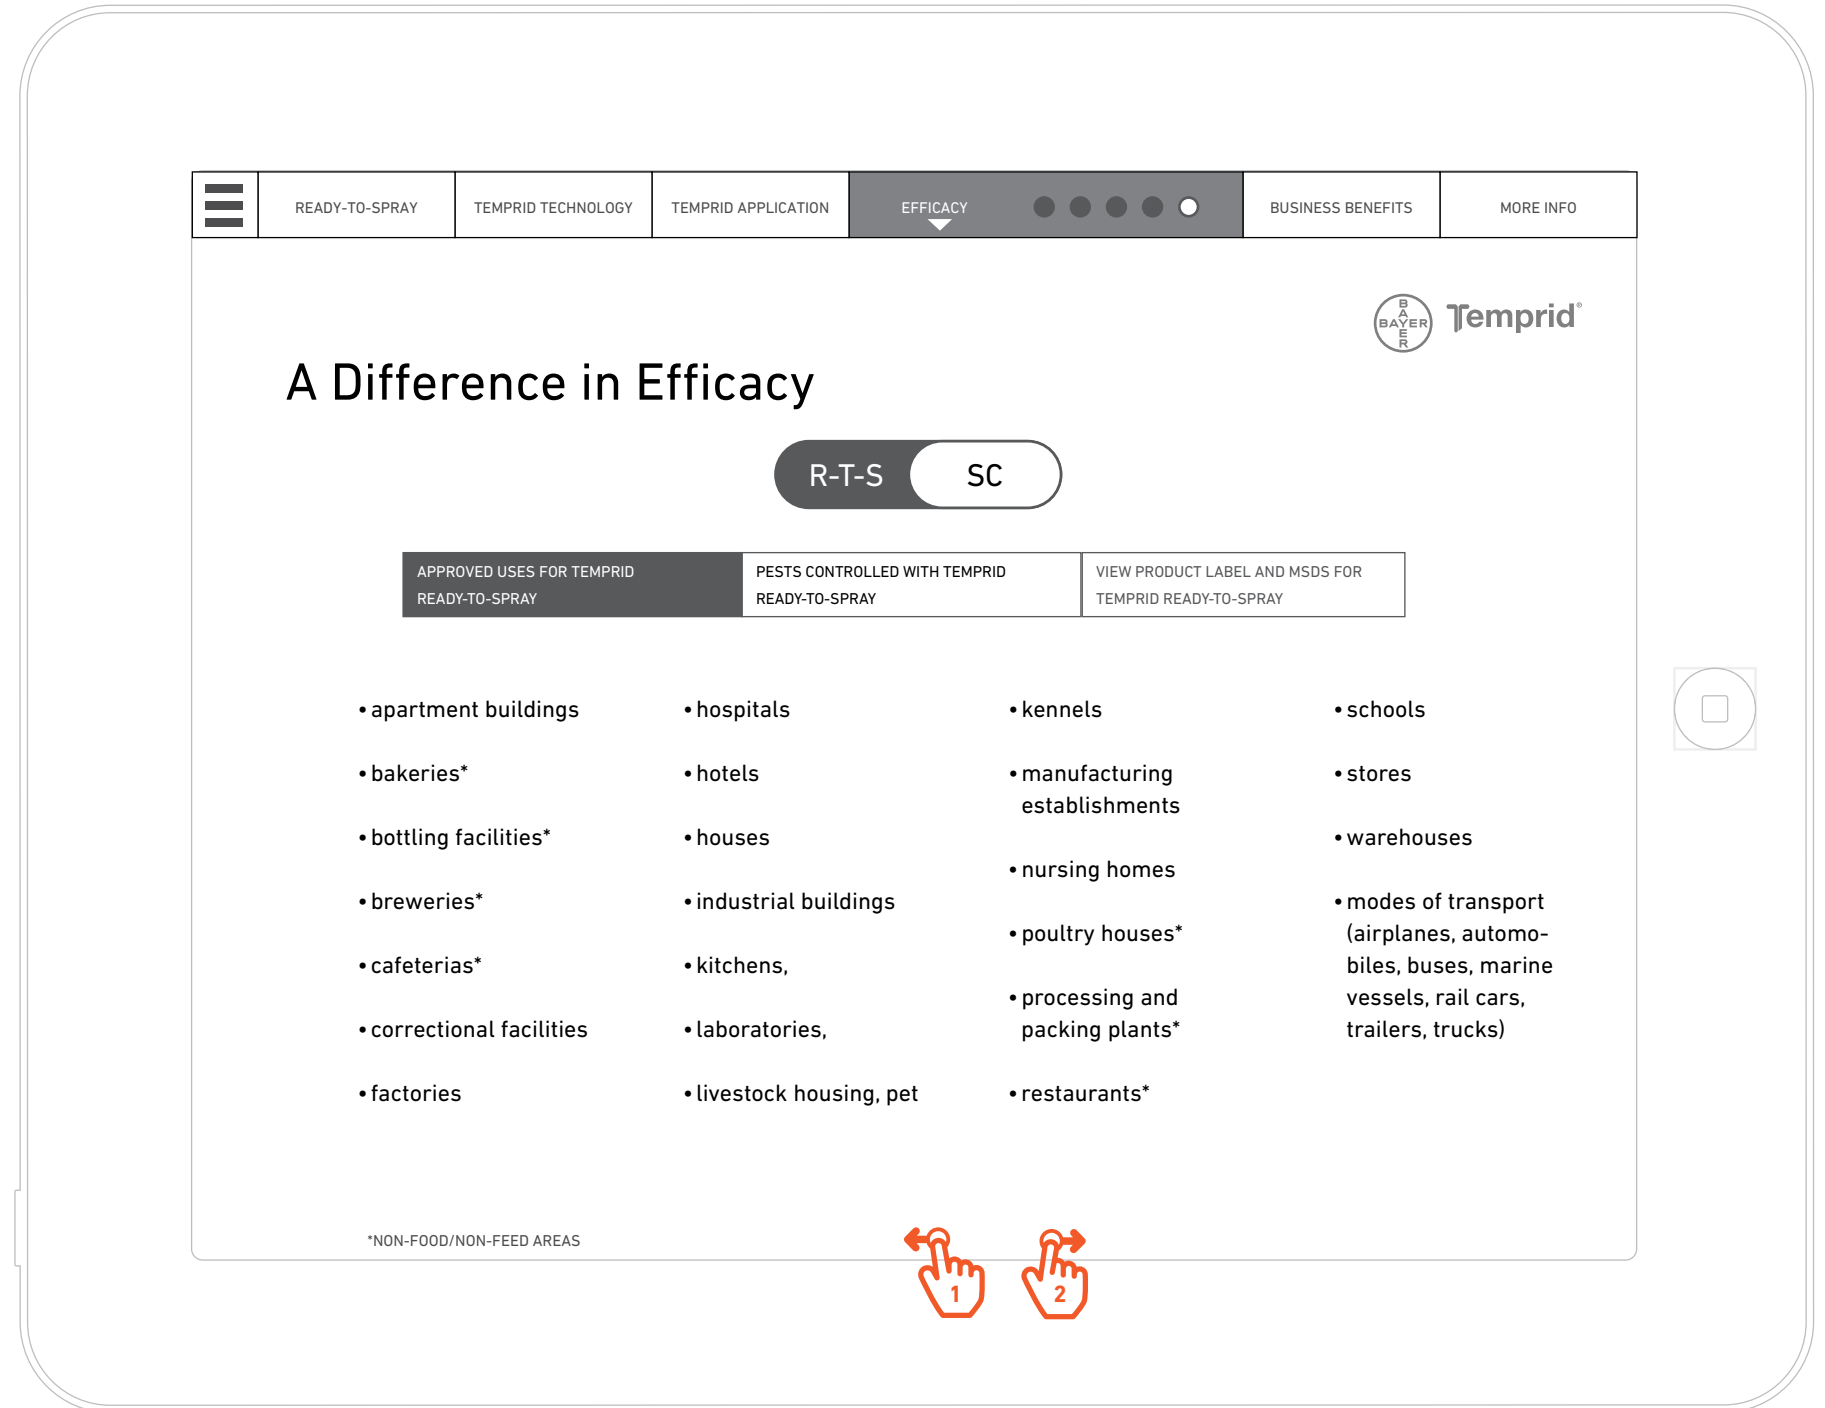

WIREFRAMES

4.3.2 Prevention of Cat Flea Emergence - Overlay

Funtionality

- 1 Tap on Close Button returns user to current screen.

WIREFRAMES

4.4.1.1 Approved Uses For Temprid-Ready-To-Spray

Functionality

- 1 Swipe to continue to next screen.
- 2 Swipe to return to 4.3 Fleas and Ticks.

Creative Direction

Product shots could be used as the toggle switch.

WIREFRAMES

4.4.1.2 Pests Controlled With Temprid-Ready-To-Spray

Funtionality

- 1 Swipe to continue to next screen.
- 2 Swipe to return to 4.3 Fleas and Ticks.