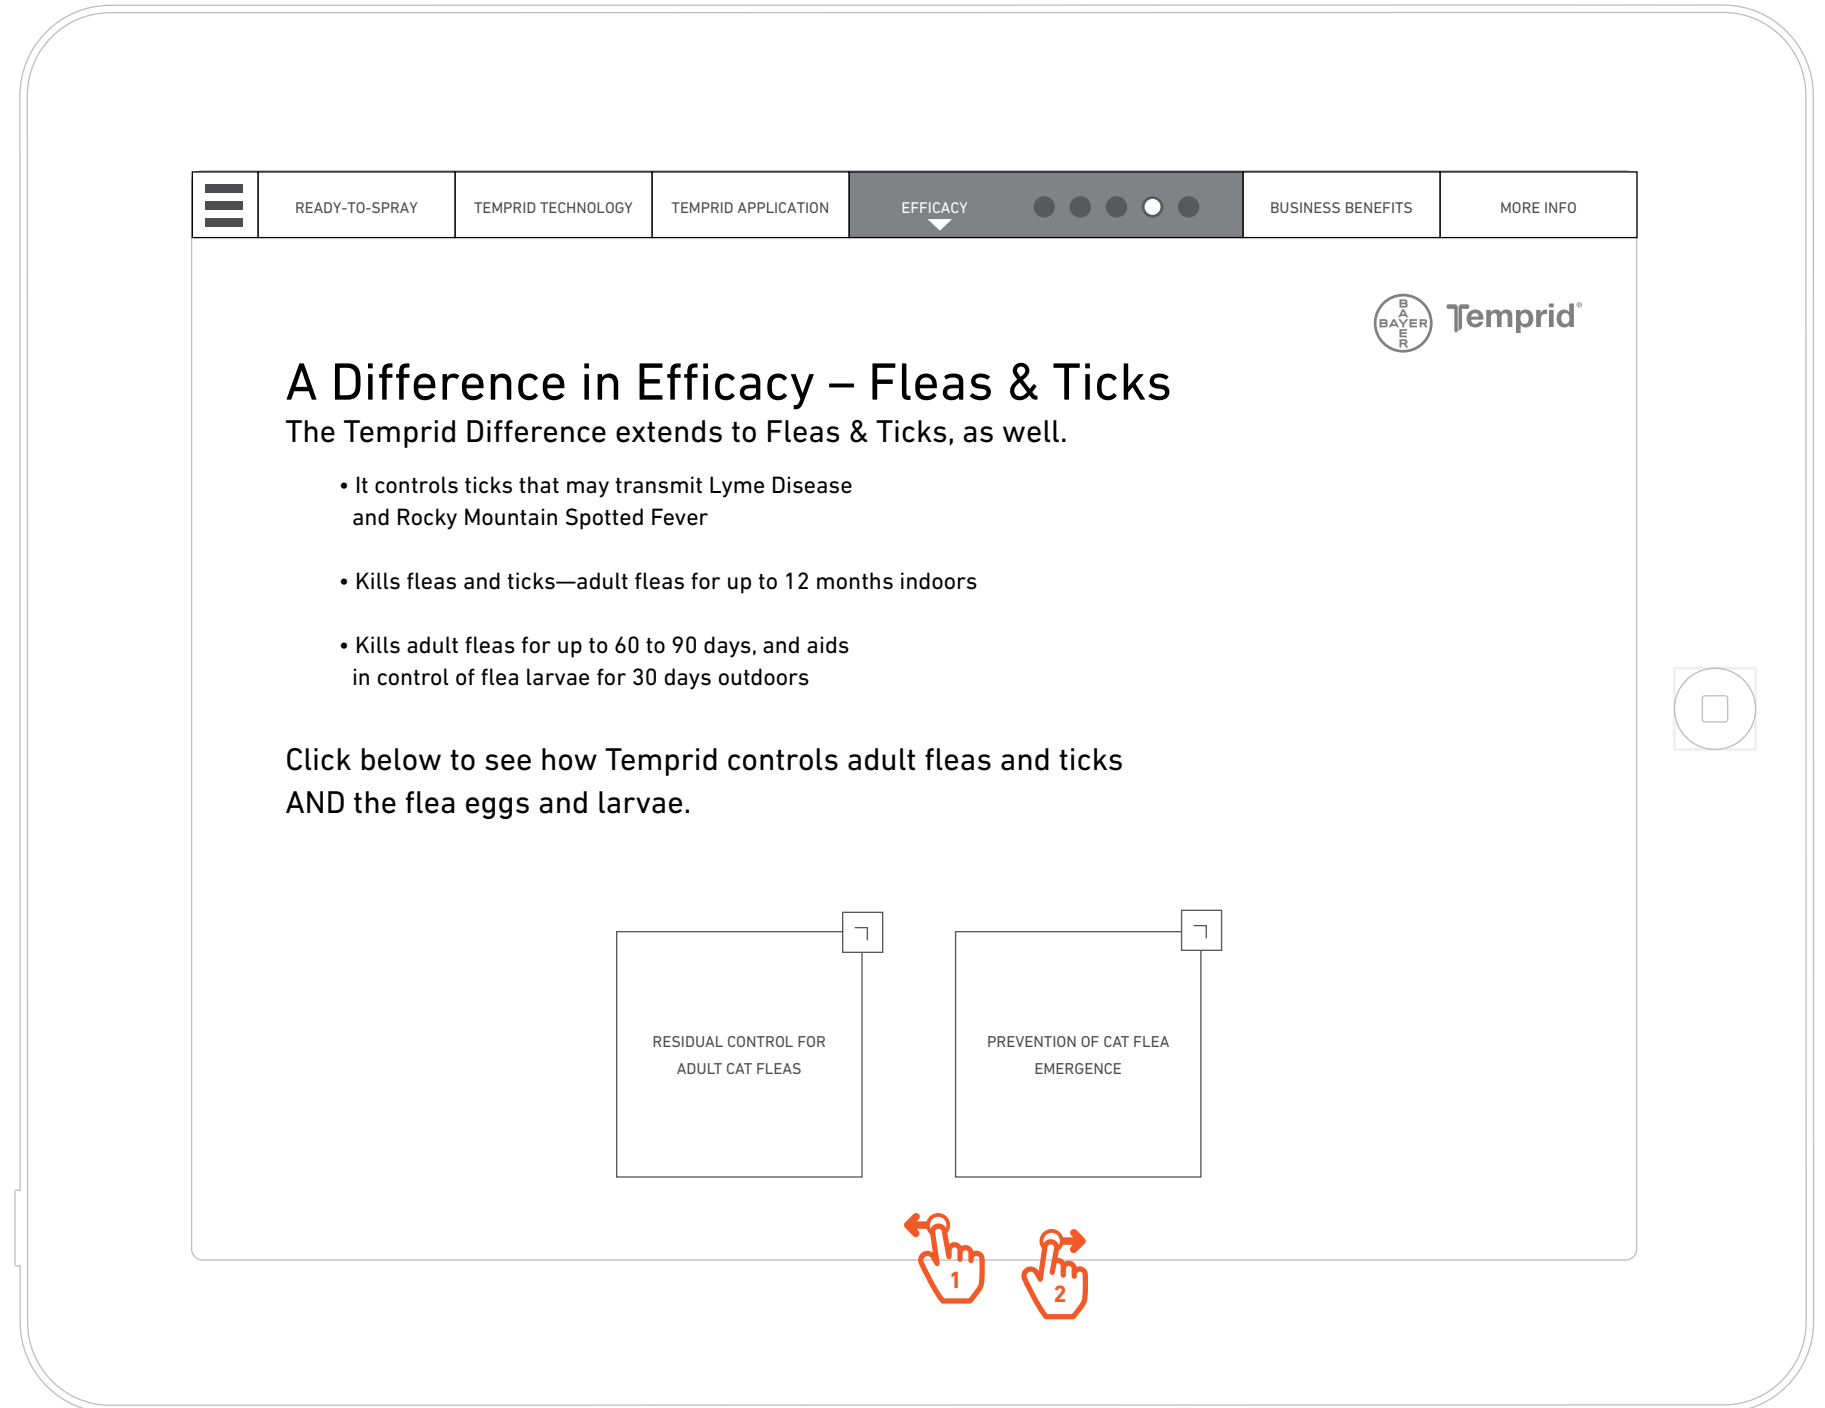

WIREFRAMES

4.1.3 Bed Bugs - To Prepare For Treatment

Funtionality

- 1 Swipe to continue to 4.2 Spiders.
- 2 Swipe to return to previous screen.

WIREFRAMES

4.1.4 Bed Bugs - Preventing and Monitoring

Funtionality

- 1 Swipe to continue to 4.2 Spiders.
- 2 Swipe to return to previous screen.

WIREFRAMES

4.2 Spiders

Funtionality

- 1 Swipe to continue to 4.3 Fleas and Ticks.
- 2 Swipe to return to 4.1 Beg Bugs.

WIREFRAMES

4.3 Fleas and Ticks

Funtionality

- 1 Swipe to continue to next screen.
- 2 Swipe to return to 4.2 Spiders.

WIREFRAMES

4.3.1 Residual Control for Adult Cat Fleas - Overlay

Funtionality

- 1 Tap on Close Button returns user to current screen.