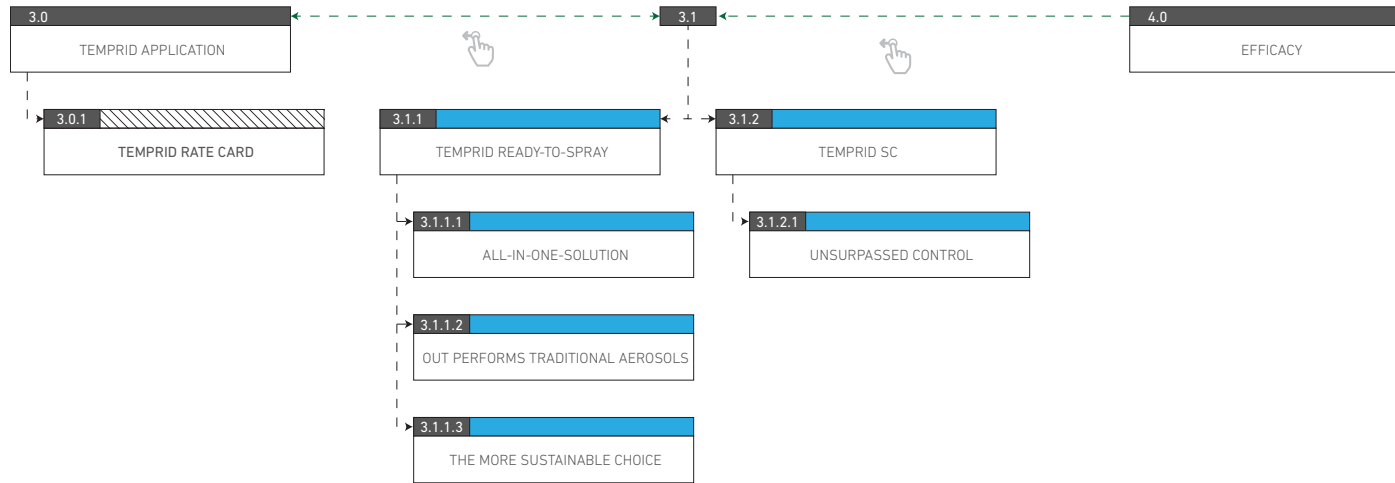

USER FLOW

1.0 Ready-To-Spray

USER FLOW

2.0 Temprid Technology

USER FLOW

3.0 Application

USER FLOW

4.0 Efficacy

USER FLOW

5.0 Business Benefits

USER FLOW

6.0 CRM - Email Capture

WIREFRAMES

0.0 Introduction

Funtionality

- 1 Swipe to continue to next screen.
- 2 Introduction will consist of an animation of screen content.
- 3 App navigation widget: Visible at all times and contains “breadcrumb” identification to provide users constant feedback of where they are within the app at all times.

WIREFRAMES

0.0 Welcome Screen

Funtionality

- 1 Swipe to continue to next screen.

WIREFRAMES

1.0 Temprid Ready-To-Spray Difference

Funtionality

- 1 Swipe to continue to next screen.
- 2 Ready-To-Spay navigation element expanded to show number of screens and where the user is currently.