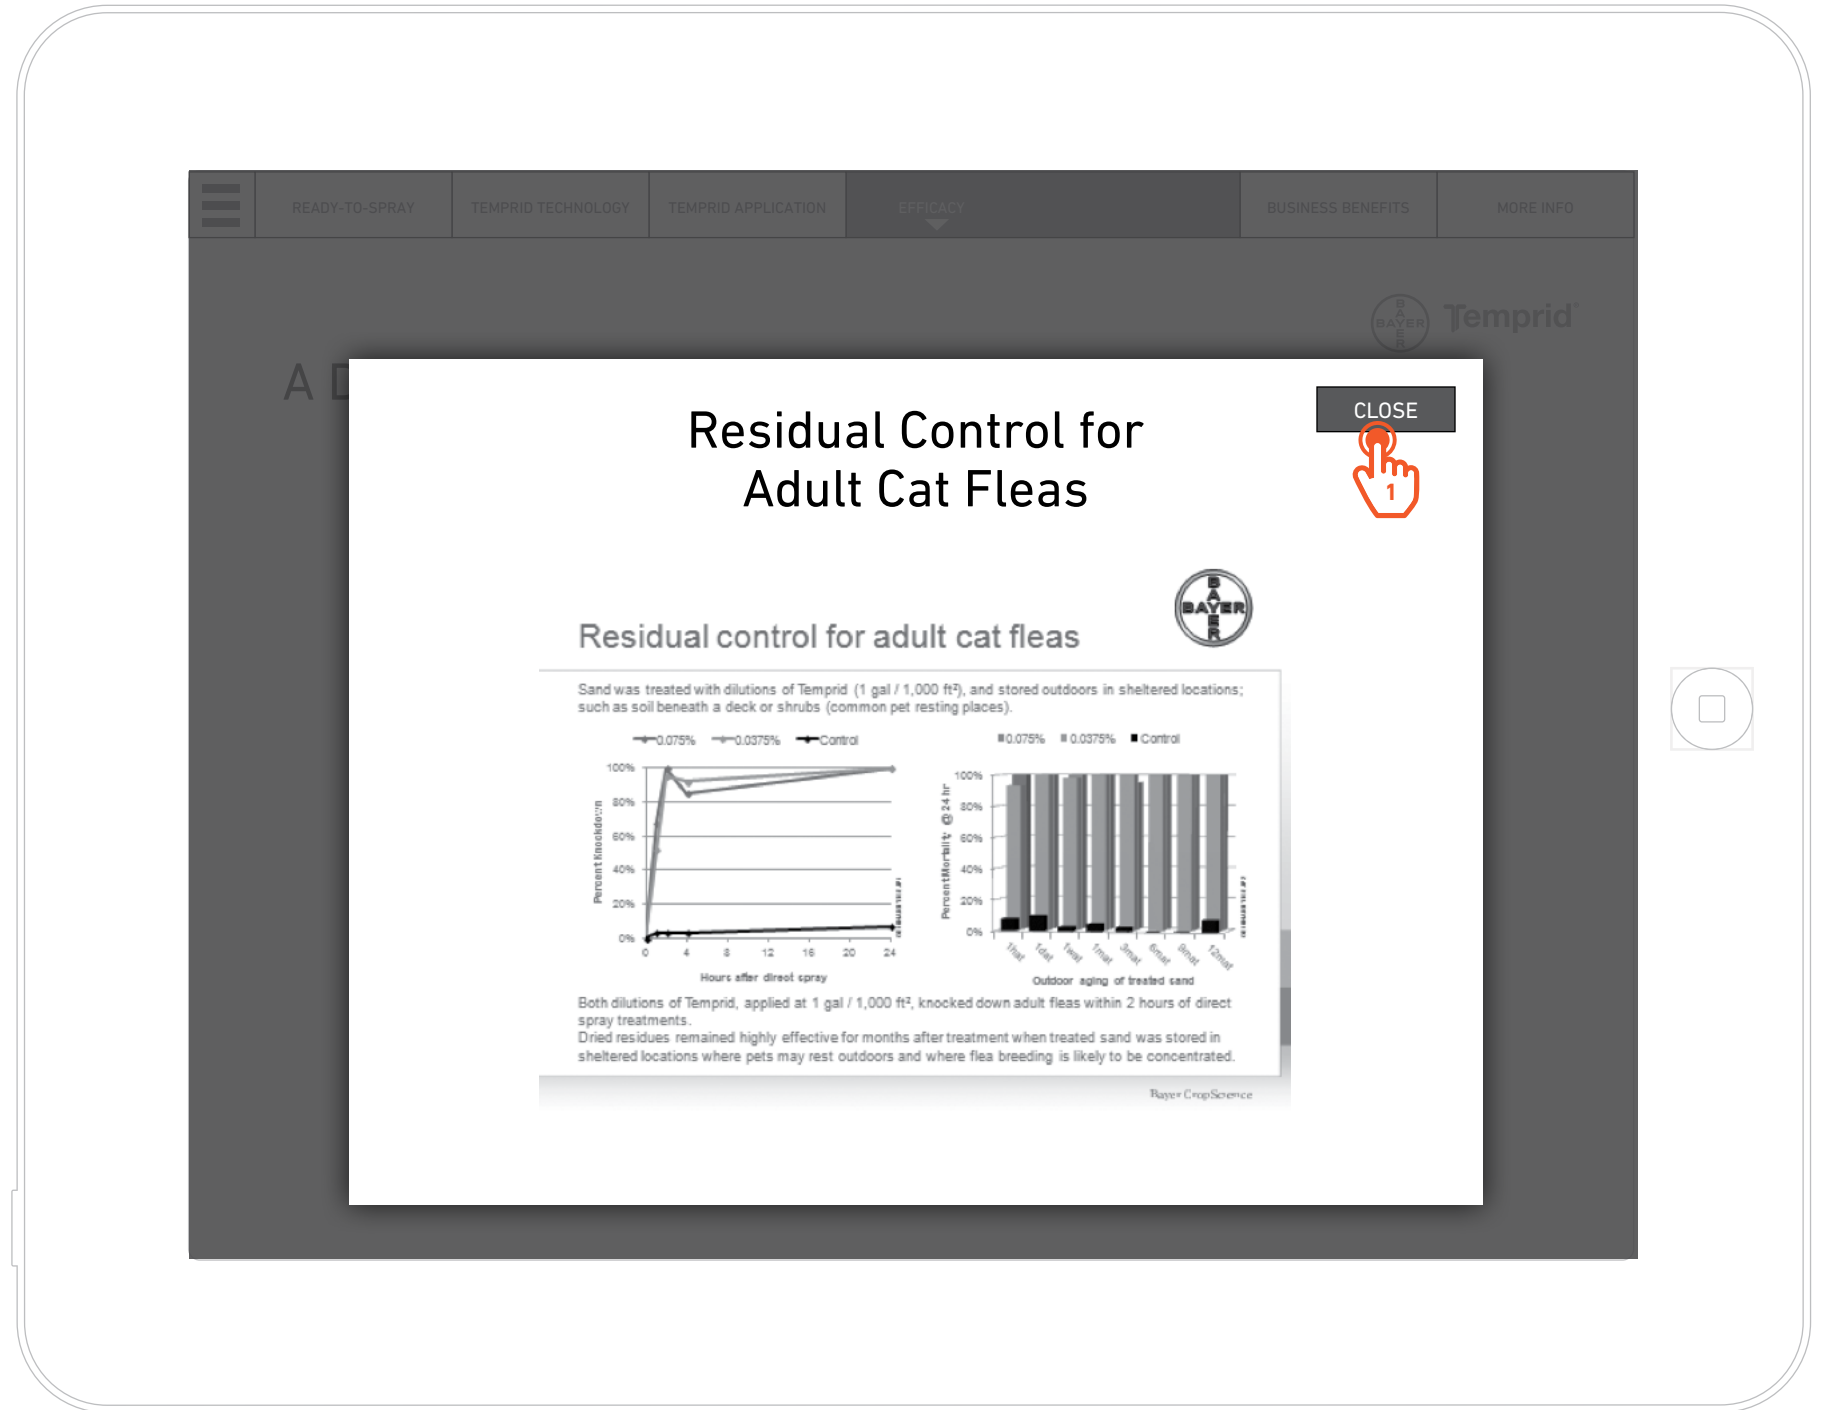

- 1 Swipe to continue to 4.2 Spiders.
- 2 Swipe to return to previous screen.

WIREFRAMES

4.2 Spiders

Funtionality

- 1 Swipe to continue to 4.3 Fleas and Ticks.
- 2 Swipe to return to 4.1 Beg Bugs.

WIREFRAMES

4.3 Fleas and Ticks

Funtionality

- 1 Swipe to continue to next screen.
- 2 Swipe to return to 4.2 Spiders.

WIREFRAMES

4.3.1 Residual Control for Adult Cat Fleas - Overlay

Funtionality

- 1 Tap on Close Button returns user to current screen.

WIREFRAMES

4.3.2 Prevention of Cat Flea Emergence - Overlay

Funtionality

- 1 Tap on Close Button returns user to current screen.

WIREFRAMES

4.4.1.1 Approved Uses For Temprid-Ready-To-Spray

Functionality

- 1 Swipe to continue to next screen.
- 2 Swipe to return to 4.3 Fleas and Ticks.