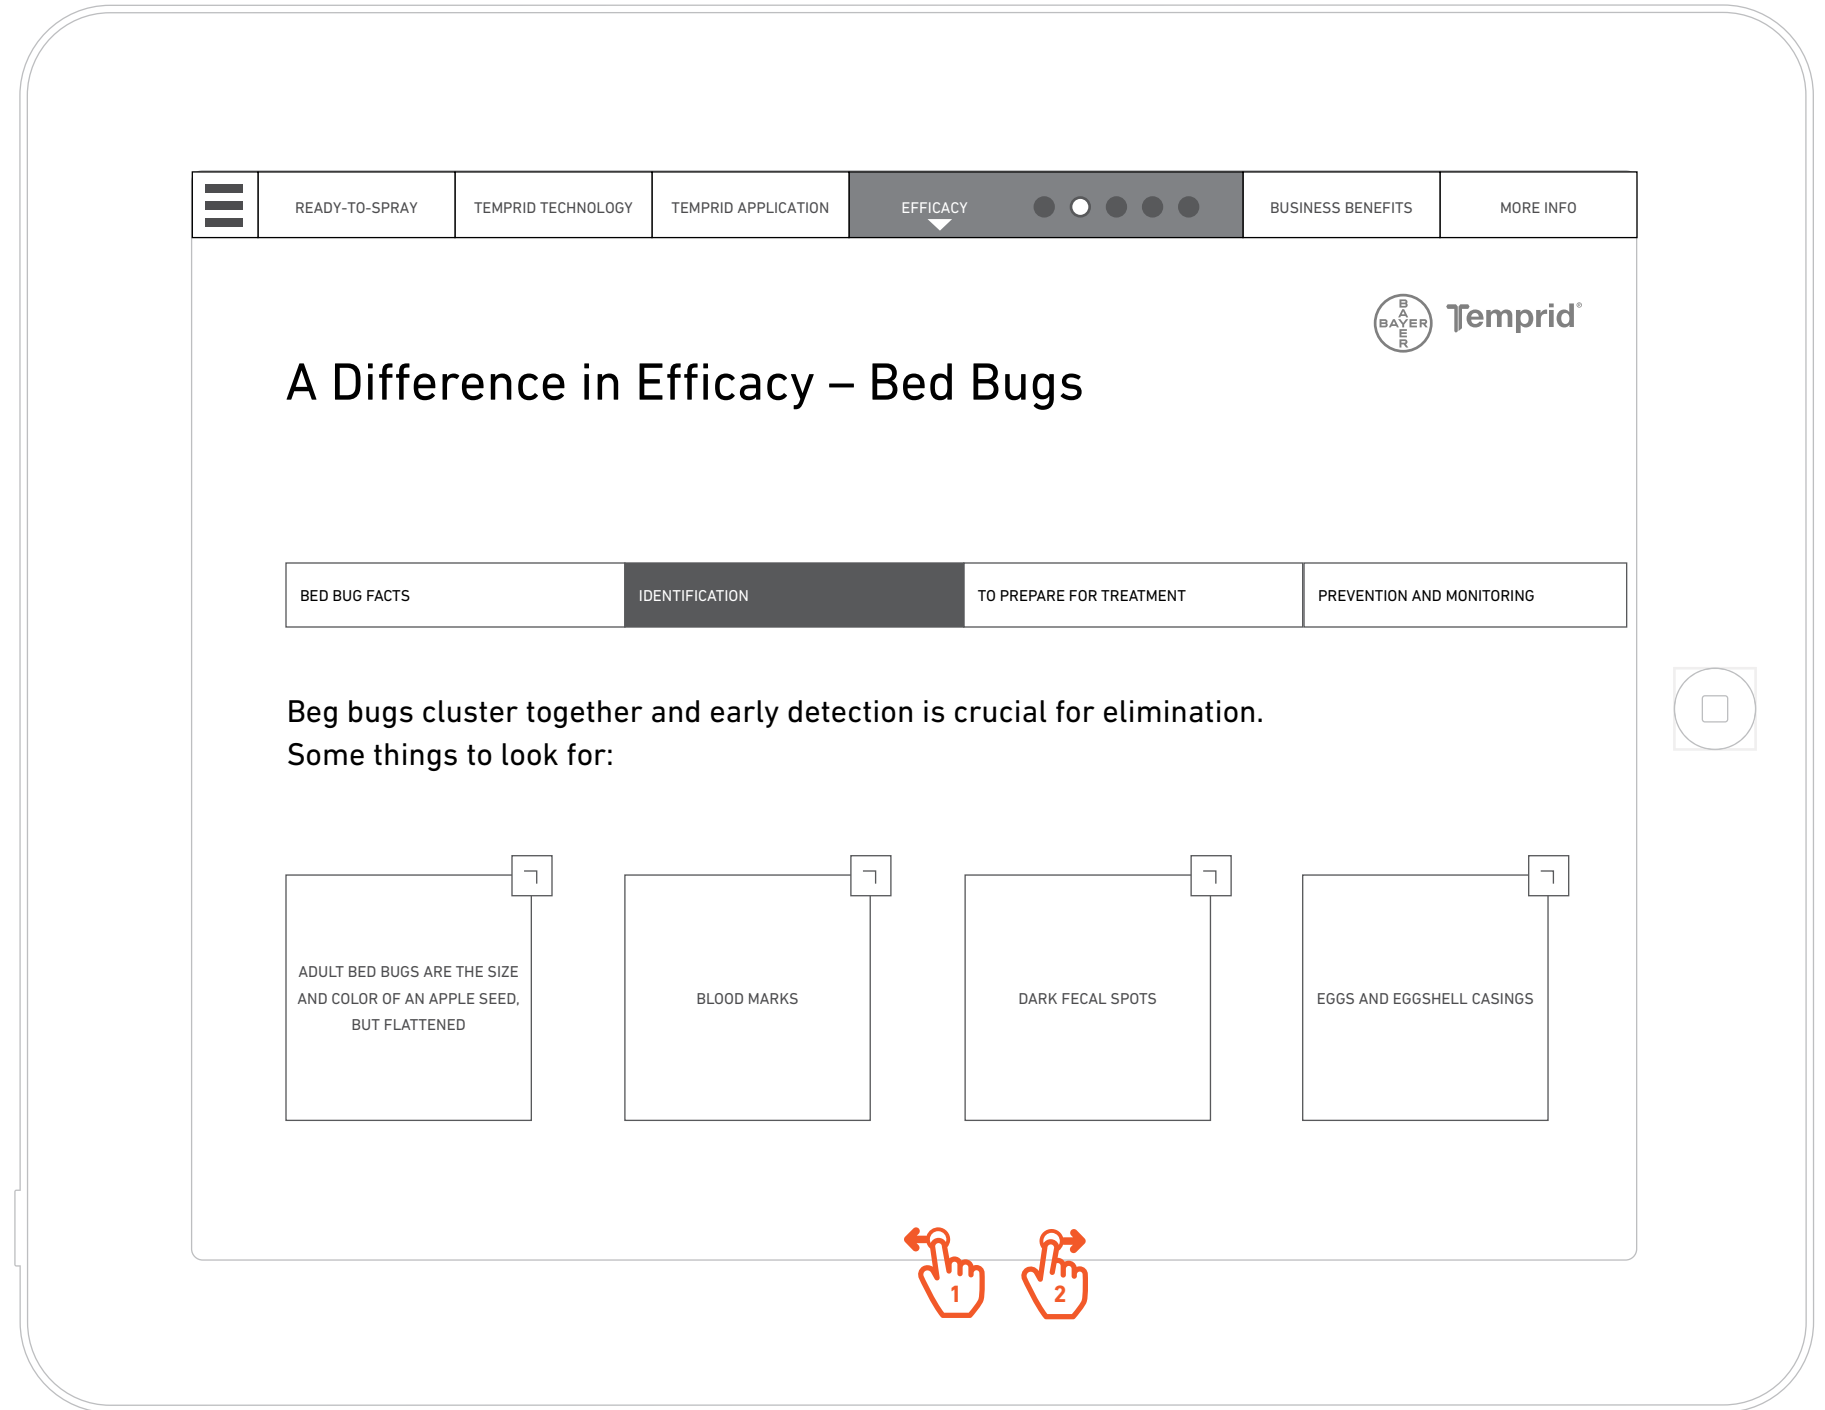

WIREFRAMES

4.0.1 Product Efficacy Comparison Chart - Overlay

Funtionality

- 1 Tap on Close Button returns user to current screen.

WIREFRAMES

4.0.2 Immediate and Residual Effect Chart - Overlay

Funtionality

- 1 Tap on Close Button returns user to current screen.

WIREFRAMES

4.1.1 Bed Bugs - Facts

Funtionality

- 1 Swipe to continue to 4.2 Spiders.
- 2 Swipe to return to previous screen.

WIREFRAMES

4.1.2 Bed Bugs - Identification

Funtionality

- 1 Swipe to continue to 4.2 Spiders.
- 2 Swipe to return to previous screen.