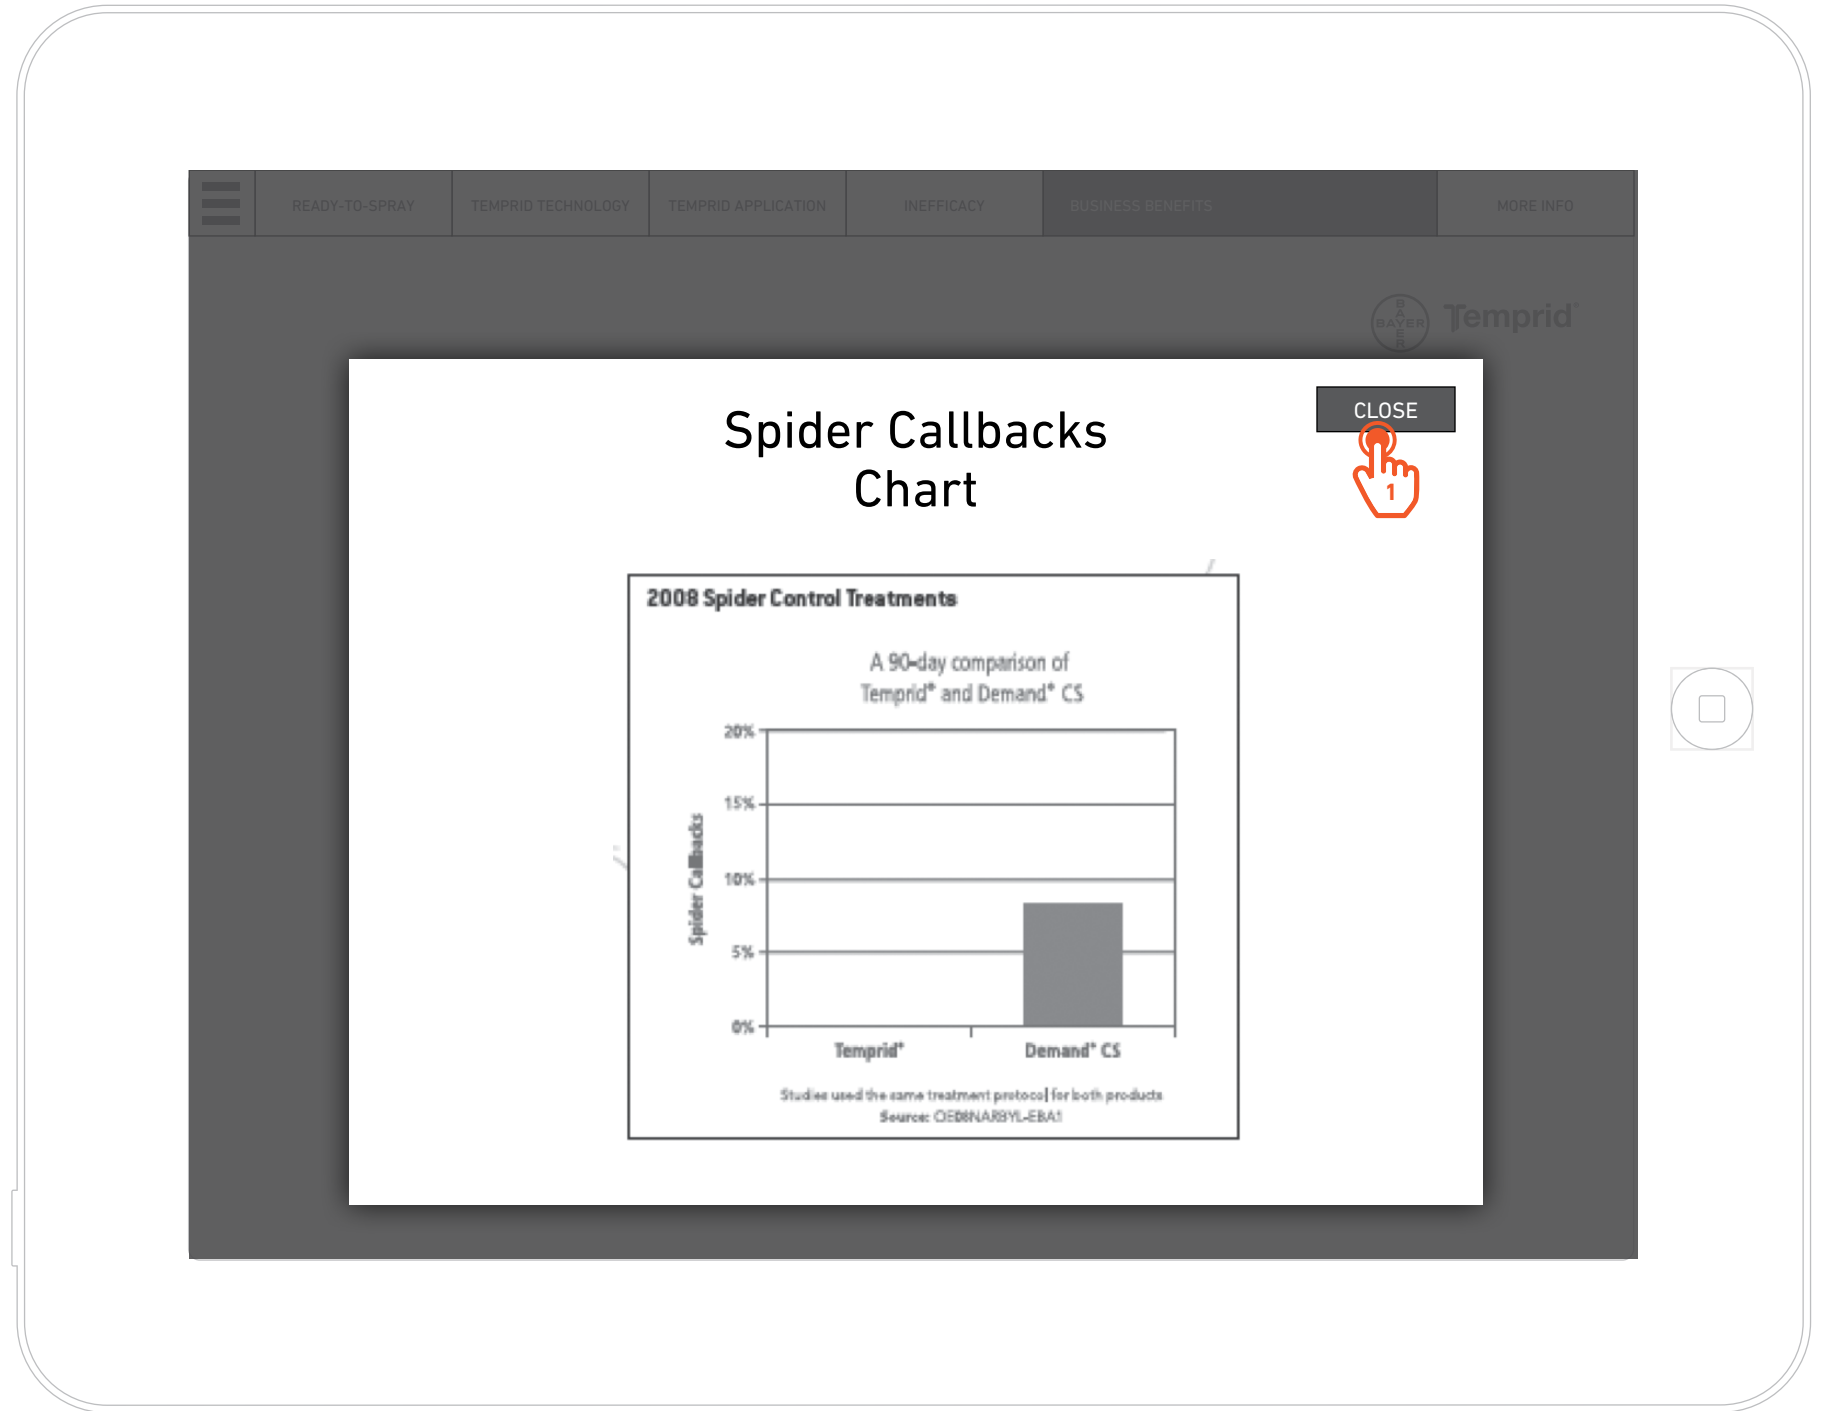

WIREFRAMES

5.0 Business Benefits Ant Callbacks Overlay

Funtionality

- 1 Tap to return to current slide.

WIREFRAMES

5.0.1 Business Benefits Spider Callbacks Overlay

Funtionality

- 1 Tap to return to current slide.

Funtionality

- 1 Swipe to continue to the start of the presentation.
- 2
- 3 Returns user to a blank form to submit another profile.
- 4 Returns user to the start of the presentation.

WIREFRAMES

0.0 Menu