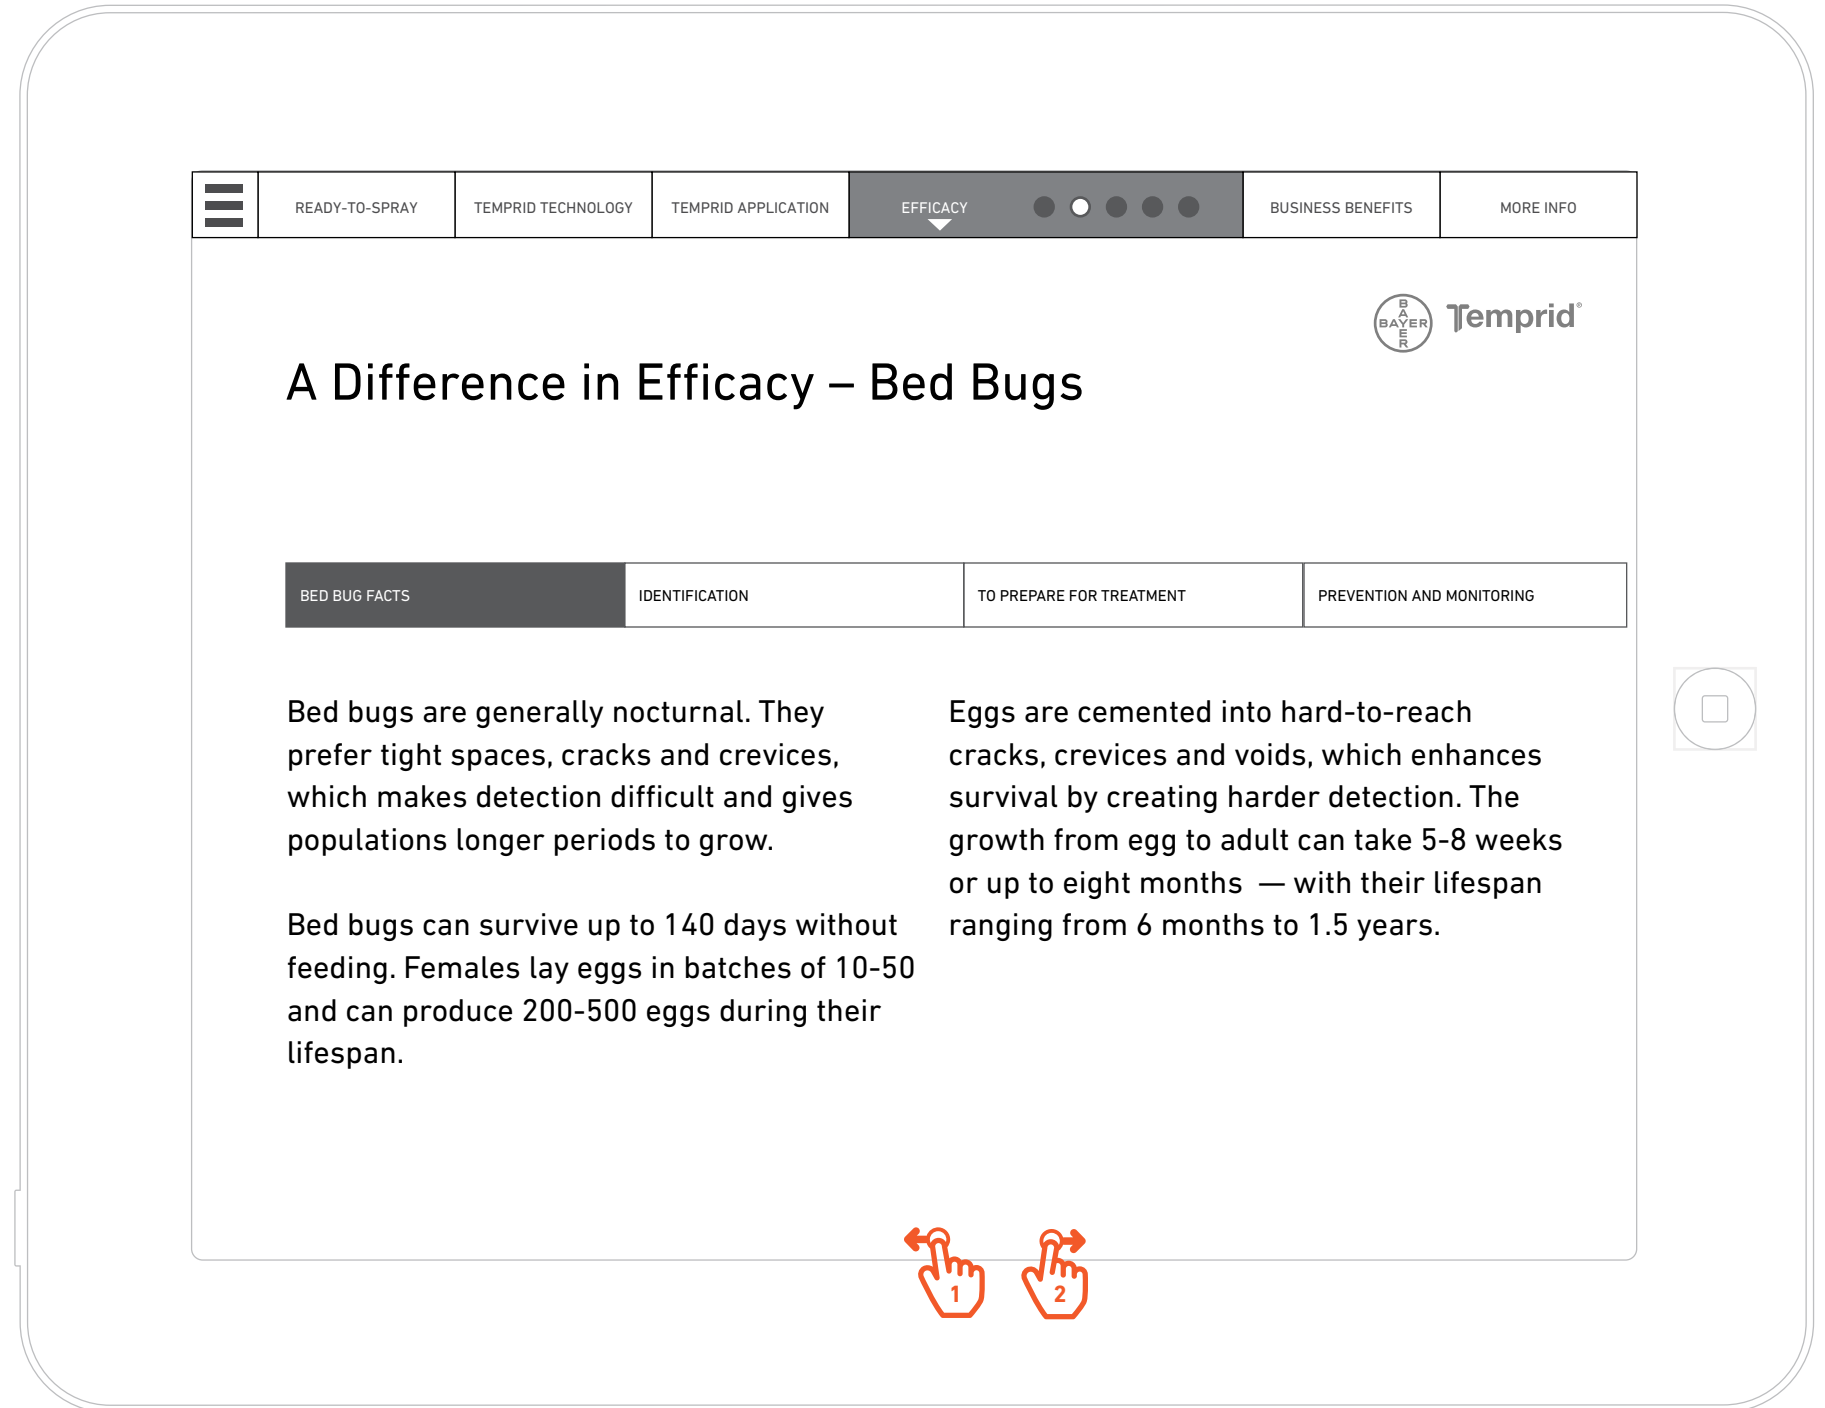

WIREFRAMES

4.1.1 Bed Bugs - Facts

Funtionality

1. 1 Swipe to continue to 4.2 Spiders.
2. 2 Swipe to return to previous screen.