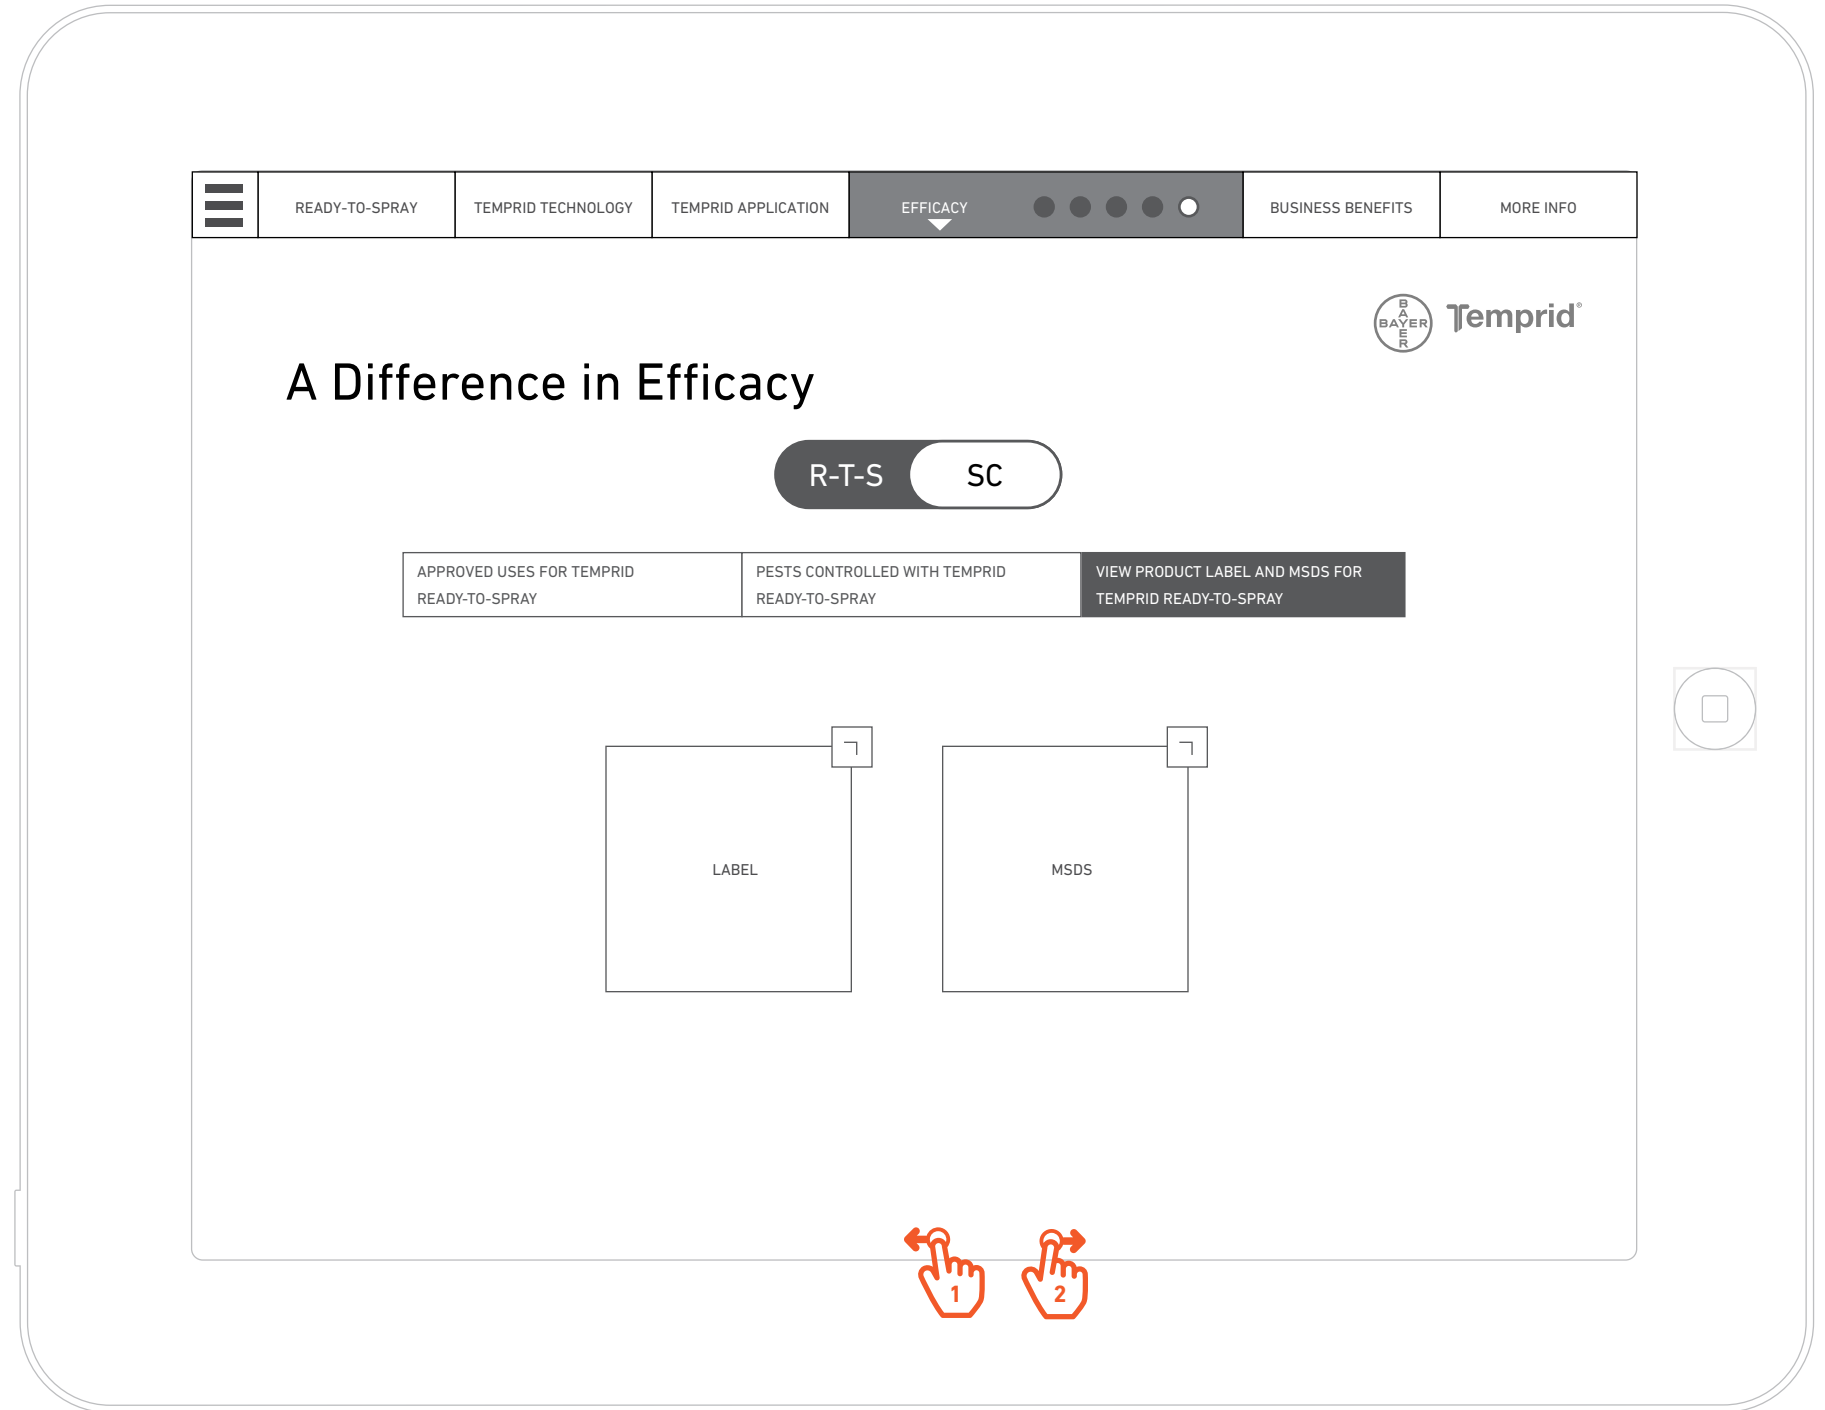

WIREFRAMES

4.4.1.3 Product Label & MSDS For Temprid Ready-To-Spray

Funtionality

- 1 Swipe to continue to next screen.
- 2 Swipe to return to 4.3 Fleas and Ticks.