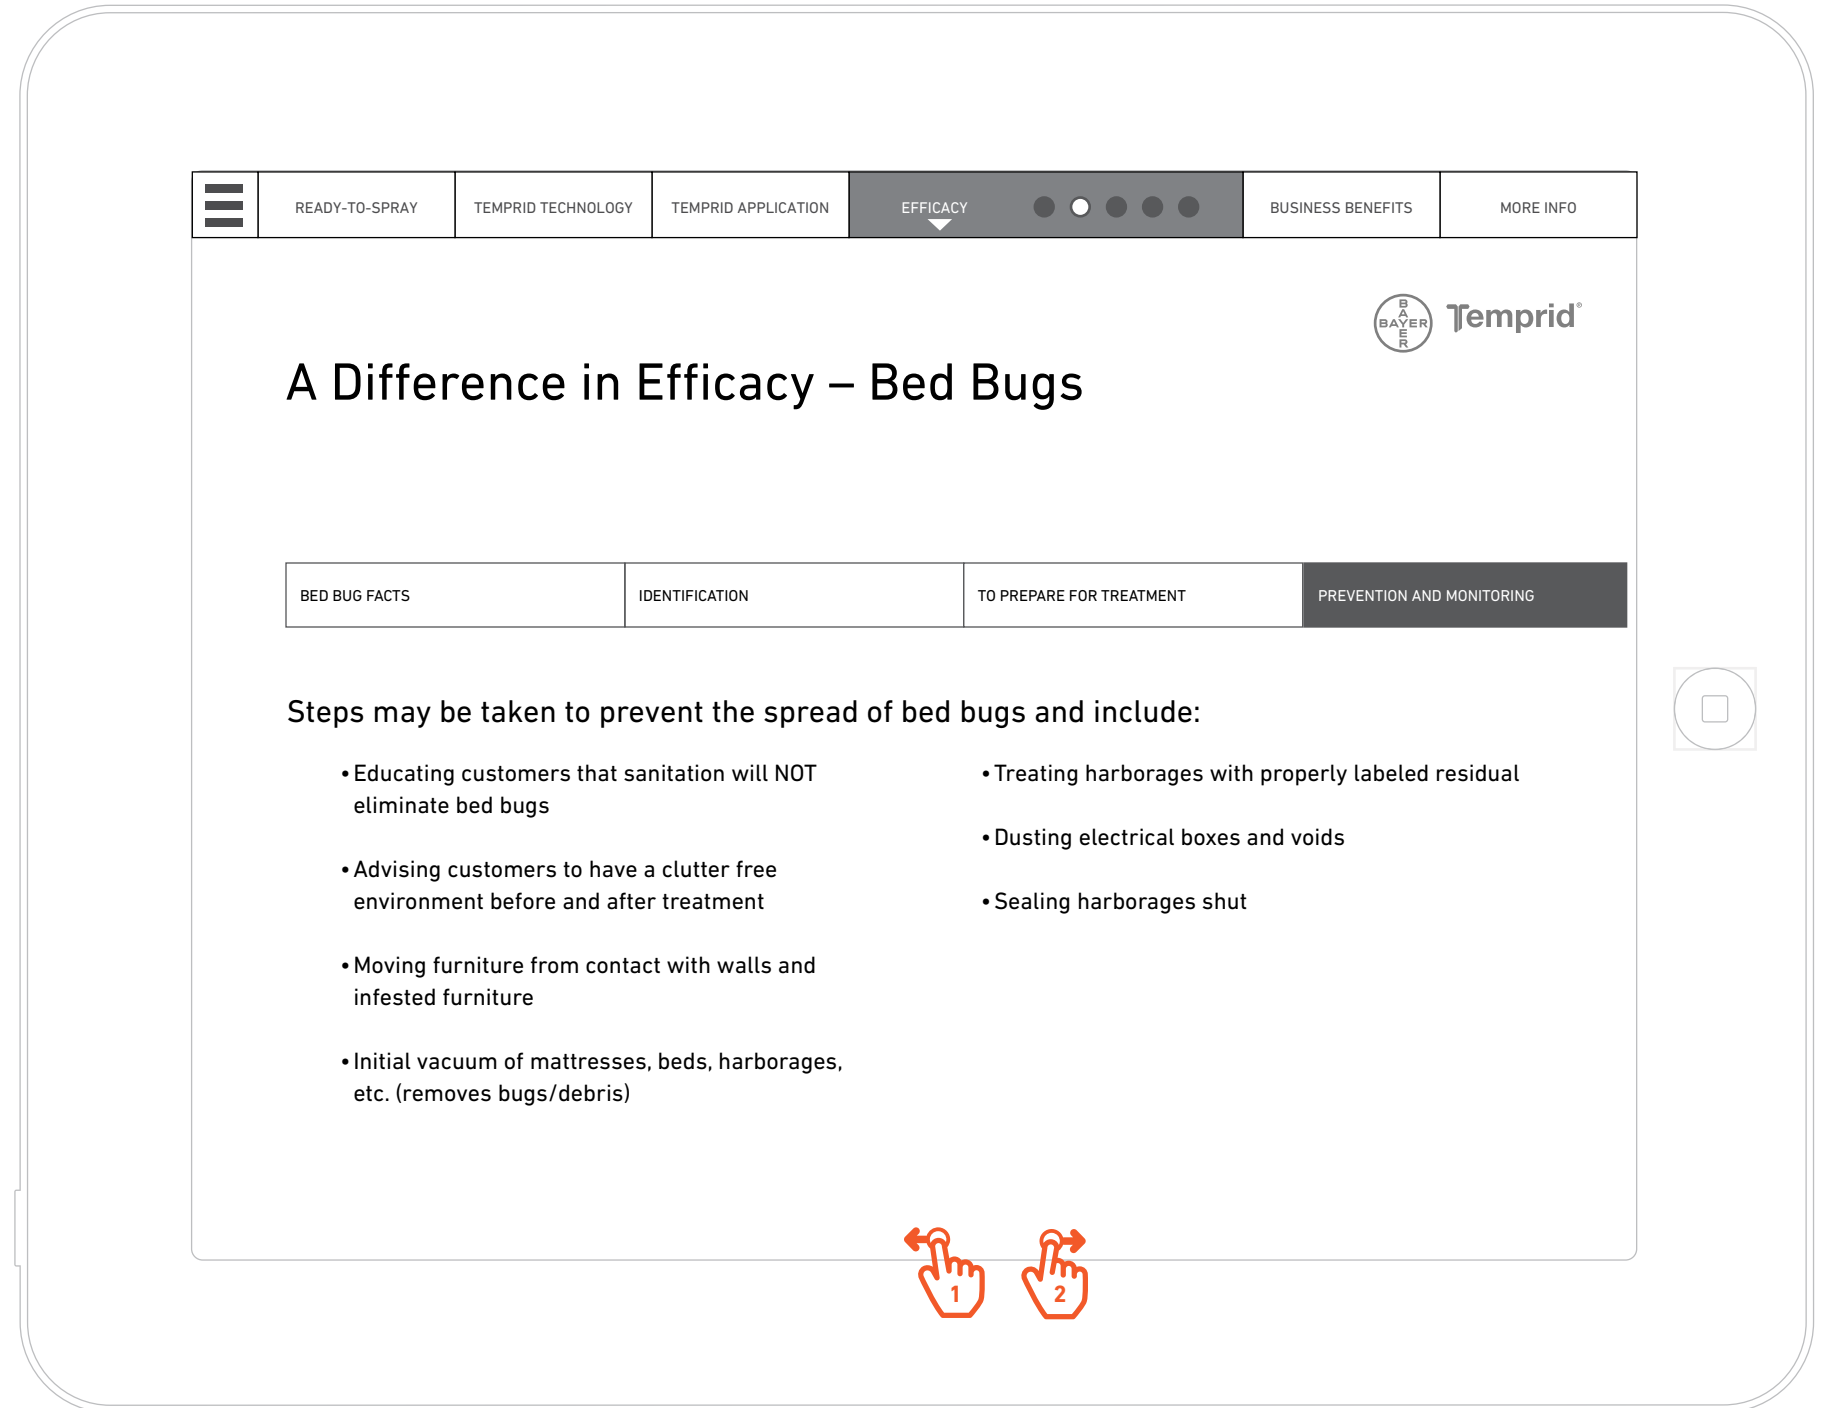

WIREFRAMES

4.1.3 Bed Bugs - To Prepare For Treatment

Funtionality

- 1 Swipe to continue to 4.2 Spiders.
- 2 Swipe to return to previous screen.

WIREFRAMES

4.1.4 Bed Bugs - Preventing and Monitoring

Funtionality

- 1 Swipe to continue to 4.2 Spiders.
- 2 Swipe to return to previous screen.

WIREFRAMES

4.2 Spiders

Funtionality

- 1 Swipe to continue to 4.3 Fleas and Ticks.
- 2 Swipe to return to 4.1 Beg Bugs.

WIREFRAMES